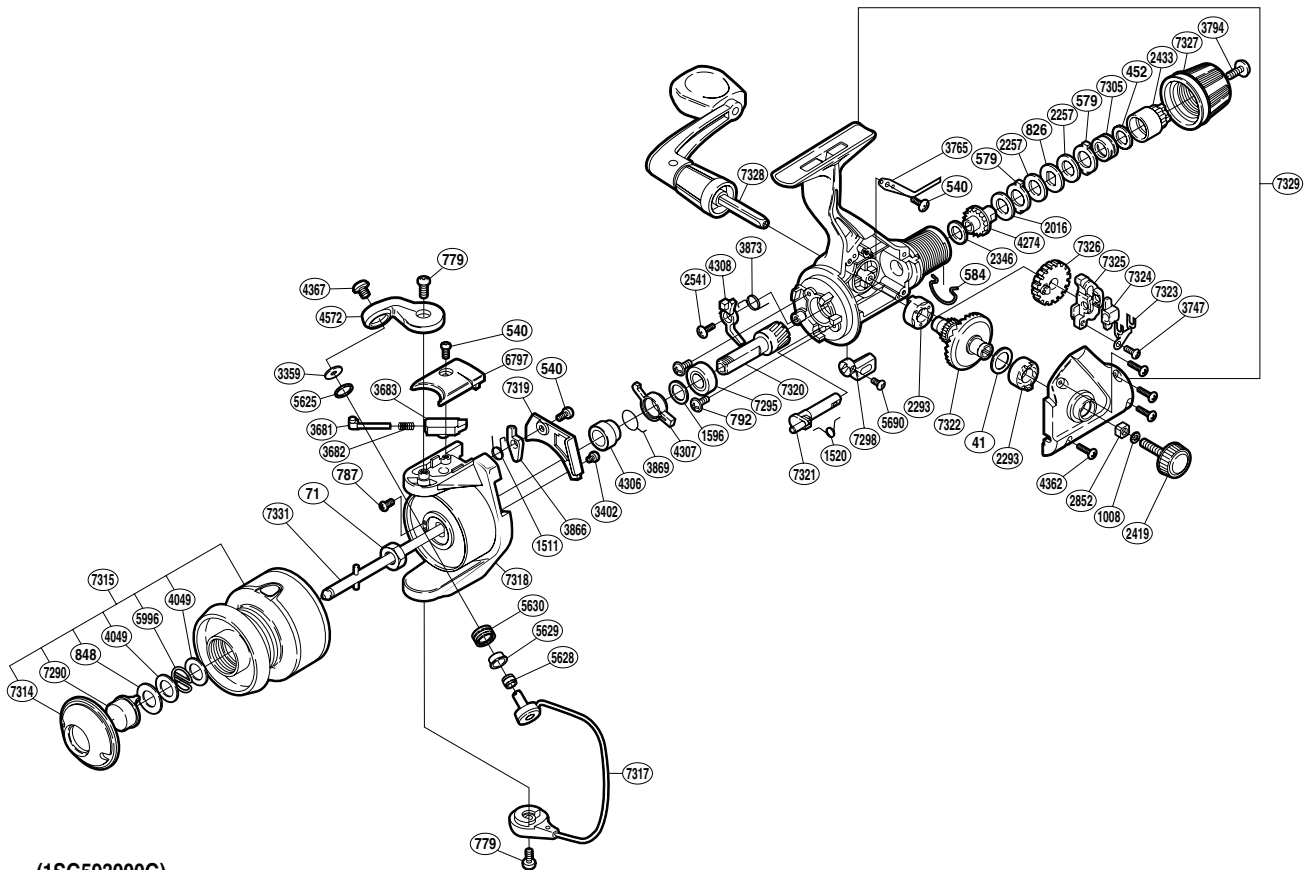

### ALV-3000R

(1SG593000G)

Part No.	Description	Part No.	Description	Part No.	Description
RD 0041	Drive Gear Washer	RD 3359	Line Roller Washer	RD 5690	Anti-Reverse Lever Screw
RD 0071	Rotor Nut	RD 3402	Cover Screw	RD 5996	Locking Spring
RD 0452	Drag Spring Washer	RD 3681	Bail Spring Guide (A)	RD 6797	Bail Spring Cover
RD 0540	Multi-Purpose Screw	RD 3682	Bail Spring	RD 7290	Push Button
RD 0579	Eared Washer "B"	RD 3683	Bail Spring Guide (B)	RD 7295	Ball Bearing
RD 0584	Hold Click Spring	RD 3747	Slider Retainer Screw	RD 7298	Anti-Reverse Lever
RD 0779	Multi-Purpose Screw	RD 3765	Drag Click	RD 7305	Drag Spring
RD 0787	Nut Lock Screw	RD 3794	Drag Knob Screw	RD 7314	Push Button Collar
RD 0792	Bearing Retainer Screw	RD 3866	Bail Trip Lever	RD 7315	Spool Assembly
RD 0826	Key Washer "A"	RD 3869	Anti-Reverse Lock Out Spring	RD 7317	Bail Assembly
RD 0848	Small Hole Washer	RD 3873	Anti-Reverse Pawl Spring	RD 7318	Rotor
RD 1008	Handle Lock Washer	RD 4049	Large Hole Washer	RD 7319	Counterbalance Cover
RD 1511	Lever Spring	RD 4274	Drag Shaft	RD 7320	Pinion Gear
RD 1520	Anti-Reverse Cam Spring	RD 4306	Lock Out Spring Holder	RD 7321	Anti-Reverse Cam
RD 1596	Bushing Washer	RD 4307	Anti-Reverse Lock Out	RD 7322	Drive Gear
RD 2016	Drag Washer "H" (cloth)	RD 4308	Anti-Reverse Pawl	RD 7323	Oscillating Slider Retainer
RD 2257	Drag Washer "H" (blue)	RD 4362	Side Cover Screw	RD 7324	Oscillating Slider Inner
RD 2293	Drive Gear Bushing	RD 4367	Line Roller Screw	RD 7325	Oscillating Slider
RD 2346	Drag Washer "C" (cloth)	RD 4572	Bail Arm	RD 7326	Oscillating Gear
RD 2419	Handle Screw Cap	RD 5625	Line Roller Spacer	RD 7327	Drag Knob
RD 2433	Pressure Screw	RD 5628	Line Roller Collar	RD 7328	Handle Assembly
RD 2541	Anti-Reverse Pawl Screw	RD 5629	Line Roller Bushing	RD 7329	Body Set
RD 2852	Handle Screw Lock	RD 5630	Line Roller	RD 7331	Main Shaft