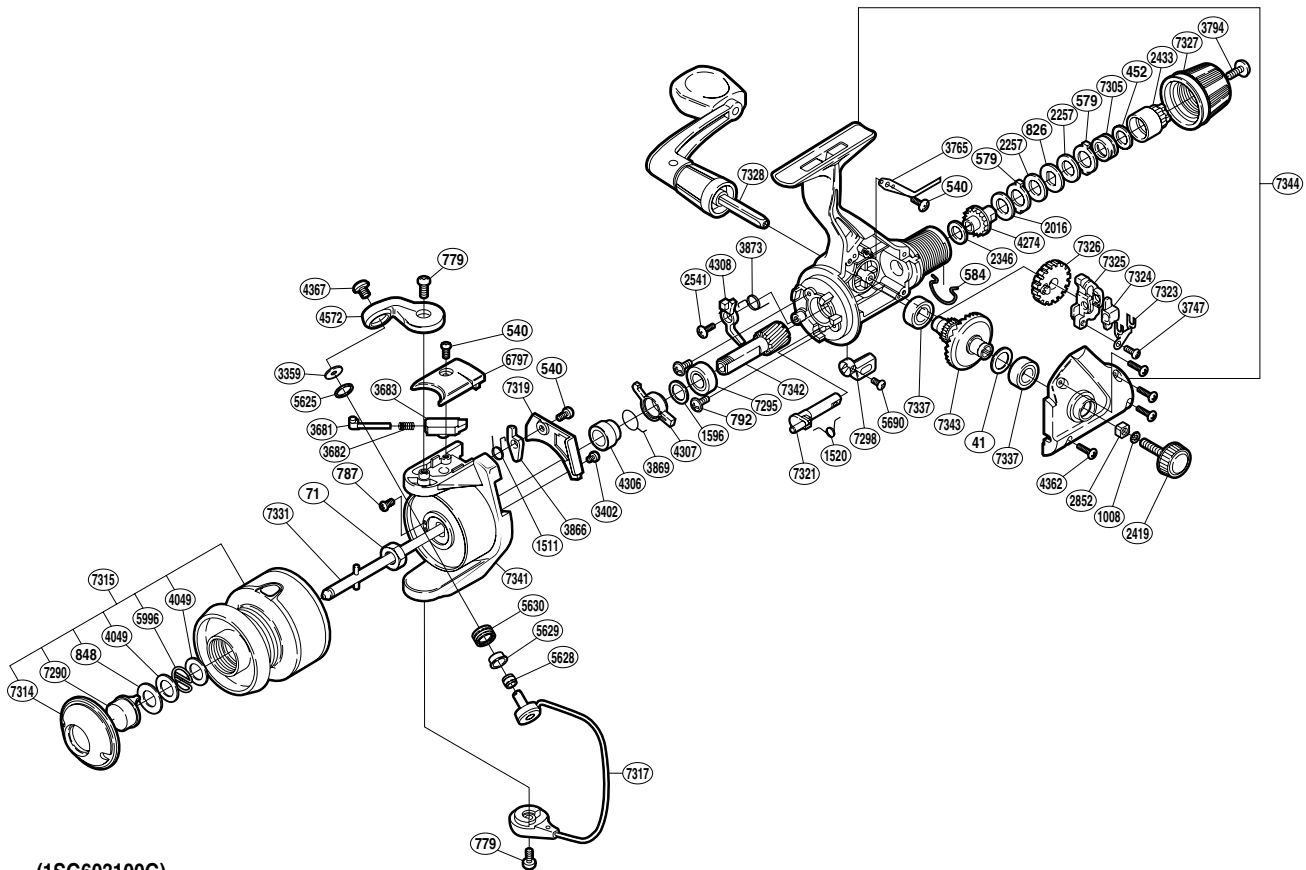

SHIMANO®

CATANA

CAT-3000R

(1SG603100G)

Part No.	Description	Part No.	Description	Part No.	Description
RD 0041	Drive Gear Washer	RD 3402	Cover Screw	RD 5996	Locking Spring
RD 0071	Rotor Nut	RD 3681	Bail Spring Guide (A)	RD 6797	Bail Spring Cover
RD 0452	Drag Spring Washer	RD 3682	Bail Spring	RD 7290	Push Button
RD 0540	Multi-Purpose Screw	RD 3683	Bail Spring Guide (B)	RD 7295	Ball Bearing
RD 0579	Eared Washer "B"	RD 3747	Slider Retainer Screw	RD 7298	Anti-Reverse Lever
RD 0584	Hold Click Spring	RD 3765	Drag Click	RD 7305	Drag Spring
RD 0779	Multi-Purpose Screw	RD 3794	Drag Knob Screw	RD 7314	Push Button Collar
RD 0787	Nut Lock Screw	RD 3866	Bail Trip Lever	RD 7315	Spool Assembly
RD 0792	Bearing Retainer Screw	RD 3869	Anti-Reverse Lock Out Spring	RD 7317	Bail Assembly
RD 0826	Key Washer "A"	RD 3873	Anti-Reverse Pawl Spring	RD 7319	Counterbalance Cover
RD 0848	Small Hole Washer	RD 4049	Large Hole Washer	RD 7321	Anti-Reverse Cam
RD 1008	Handle Lock Washer	RD 4274	Drag Shaft	RD 7323	Oscillating Slider Retainer
RD 1511	Lever Spring	RD 4306	Lock Out Spring Holder	RD 7324	Oscillating Slider Inner
RD 1520	Anti-Reverse Cam Spring	RD 4307	Anti-Reverse Lock Out	RD 7325	Oscillating Slider
RD 1596	Bushing Washer	RD 4308	Anti-Reverse Pawl	RD 7326	Oscillating Gear
RD 2016	Drag Washer "H" (cloth)	RD 4362	Side Cover Screw	RD 7327	Drag Knob
RD 2257	Drag Washer "H" (blue)	RD 4367	Line Roller Screw	RD 7328	Handle Assembly
RD 2346	Drag Washer "C" (cloth)	RD 4572	Bail Arm	RD 7331	Main Shaft
RD 2419	Handle Screw Cap	RD 5625	Line Roller Spacer	RD 7337	Ball Bearing
RD 2433	Pressure Screw	RD 5628	Line Roller Collar	RD 7341	Rotor
RD 2541	Anti-Reverse Pawl Screw	RD 5629	Line Roller Bushing	RD 7342	Pinion Gear
RD 2852	Handle Screw Lock	RD 5630	Line Roller	RD 7343	Drive Gear
RD 3359	Line Roller Washer	RD 5690	Anti-Reverse Lever Screw	RD 7344	Body Set

(160708)