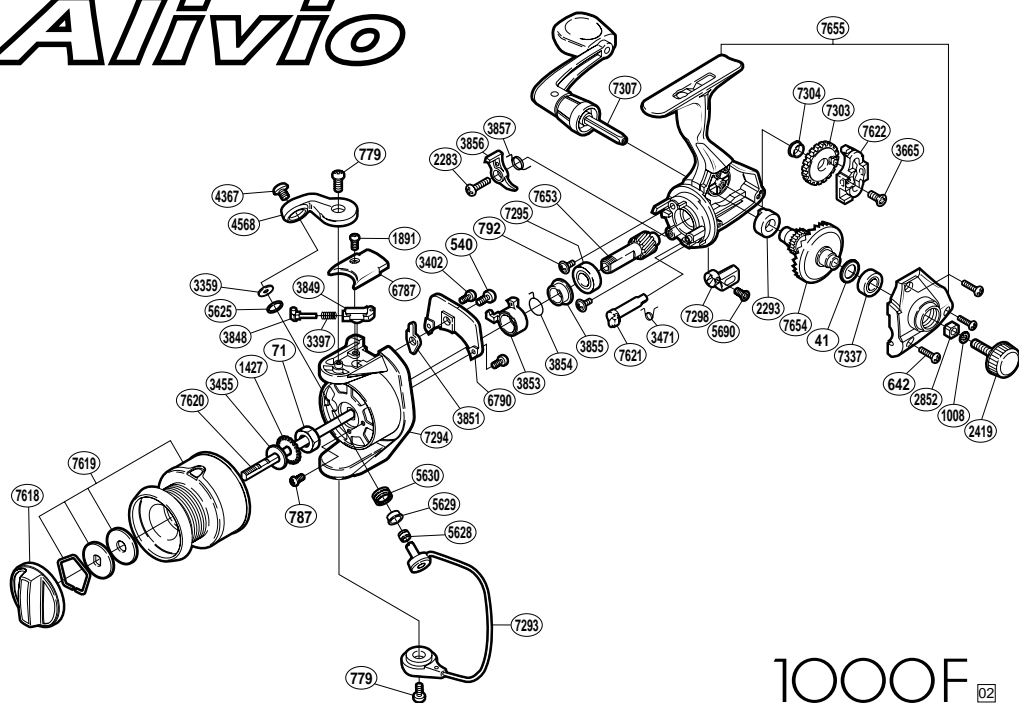

Alivio

1000F 02

RD No.	PARTS NAMES	RD No.	PARTS NAMES	RD No.	PARTS NAMES
0041	Drive Gear Washer	3471	Anti-Reverse Cam Spring	6790	Counterbalance Cover
0071	Rotor Nut	3665	Slider Retainer Screw	7293	Bail Assembly
0540	Bail Trip Lever Screw	3848	Bail Spring Guide (A)	7294	Rotor
0642	Side Cover Screw	3849	Bail Spring Guide (B)	7295	Ball Bearing
0779	Multi-Purpose Screw	3851	Bail Trip Lever	7298	Anti-Reverse Lever
0787	Nut Lock Screw	3853	Anti-Reverse Lock Out	7303	Oscillating Gear
0792	Bearing Retainer Screw	3854	Anti-Reverse Lock Out Spring	7304	Oscillating Gear Bushing
1008	Handle Lock Washer	3855	Lock Out Spring Holder	7307	Handle Assembly
1427	Spool Support	3856	Anti-Reverse Pawl	7337	Ball Bearing
1891	Bail Spring Cover Screw	3857	Anti-Reverse Pawl Spring	7618	Drag Knob Assembly
2283	Anti-Reverse Pawl Screw	4367	Line Roller Screw	7619	Spool Assembly
2293	Drive Gear Bushing	4568	Bail Arm	7620	Main Shaft
2419	Handle Screw Cap	5625	Line Roller Spacer	7621	Anti-Reverse Cam
2852	Handle Screw Lock	5628	Line Roller Collar	7622	Oscillating Slider
3359	Line Roller Washer	5629	Line Roller Bushing	7653	Pinion Gear
3397	Bail Spring	5630	Line Roller	7654	Drive Gear
3402	Cover Screw	5690	Anti-Reverse Lever Screw	7655	Body Assembly
3455	Spool Washer	6787	Bail Spring Cover		