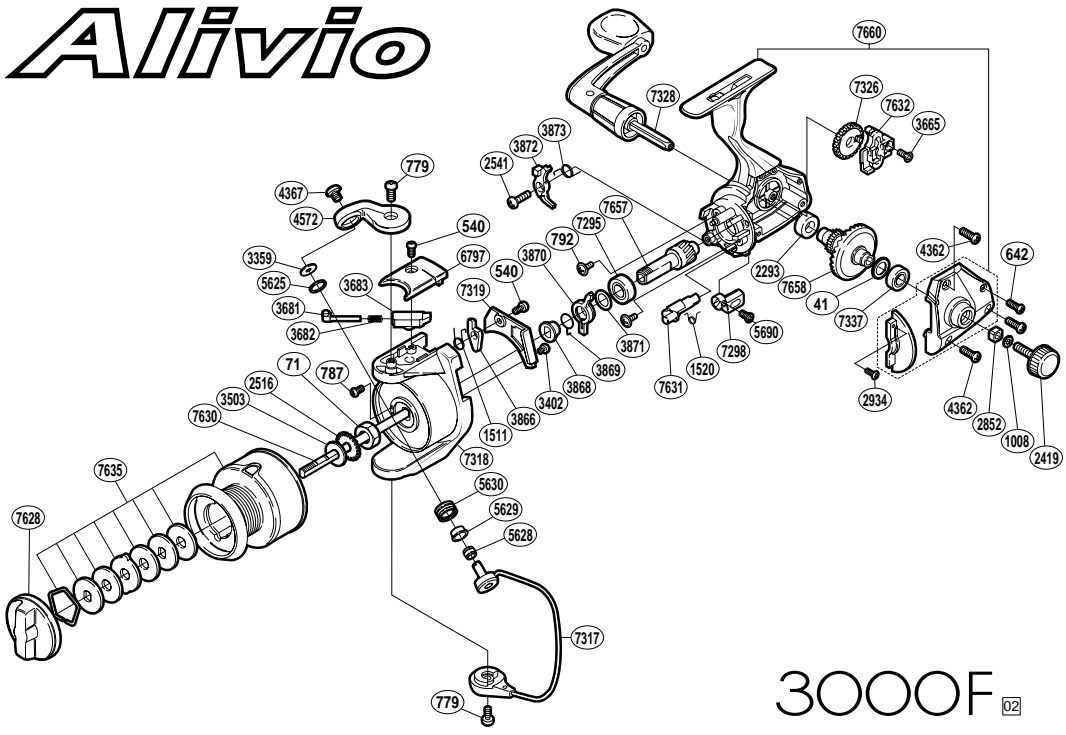

Alivio

3000F 02

RD No.	PARTS NAMES	RD No.	PARTS NAMES	RD No.	PARTS NAMES
0041	Drive Gear Washer	3665	Slider Retainer Screw	6797	Bail Spring Cover
0071	Rotor Nut	3681	Bail Spring Guide (A)	7295	Ball Bearing
0540	Multi-Purpose Screw	3682	Bail Spring	7298	Anti-Reverse Lever
0642	Side Cover Screw (small)	3683	Bail Spring Guide (B)	7317	Bail Assembly
0779	Multi-Purpose Screw	3866	Bail Trip Lever	7318	Rotor
0787	Nut Lock Screw	3868	Lock Out Spring Holder	7319	Counterbalance Cover
0792	Bearing Retainer Screw	3869	Anti-Reverse Lock Out Spring	7326	Oscillating Gear
1008	Handle Lock Washer	3870	Anti-Reverse Lock Out	7328	Handle Assembly
1511	Lever Spring	3871	Bushing Washer	7337	Ball Bearing
1520	Anti-Reverse Cam Spring	3872	Anti-Reverse Pawl	7628	Drag Knob Assembly
2293	Drive Gear Bushing	3873	Anti-Reverse Pawl Spring	7630	Main Shaft
2419	Handle Screw Cap	4362	Side Cover Screw (large)	7631	Anti-Reverse Cam
2516	Spool Support	4367	Line Roller Screw	7632	Oscillating Slider
2541	Anti-Reverse Pawl Screw	4572	Bail Arm	7657	Pinion Gear
2852	Handle Screw Lock	5625	Line Roller Spacer	7658	Drive Gear
2934	Flange Screw	5628	Line Roller Collar	7660	Body Assembly
3359	Line Roller Washer	5629	Line Roller Bushing		
3402	Cover Screw	5630	Line Roller		
3503	Spool Washer	5690	Anti-Reverse Lever Screw		