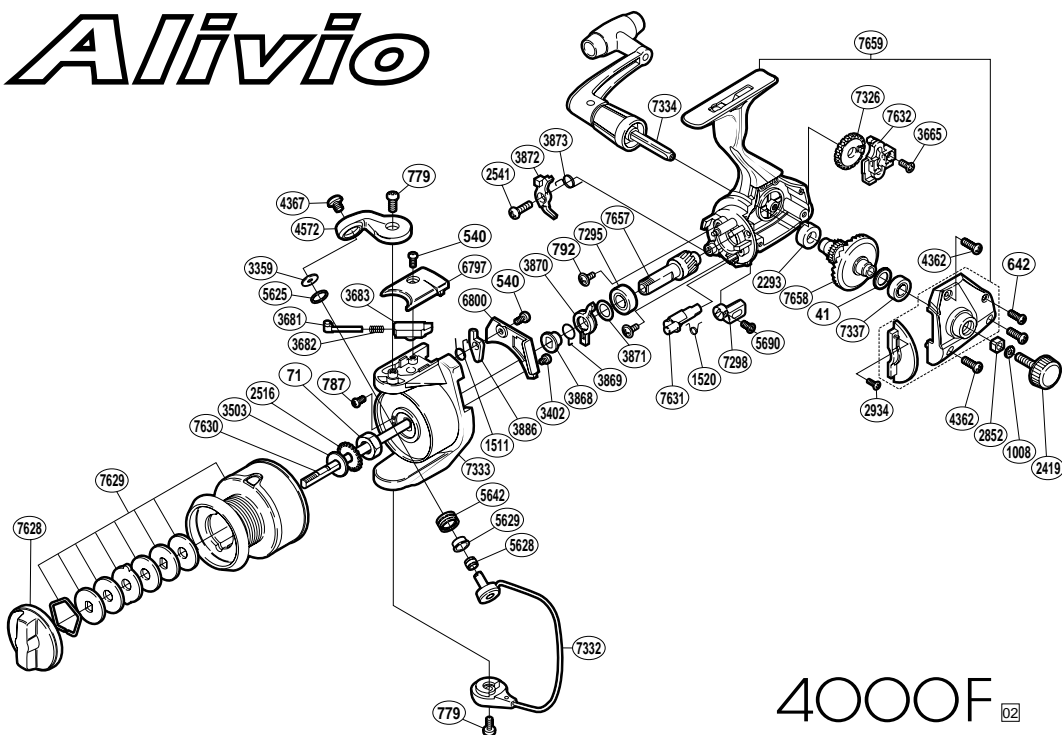

Alivio

4000F 02

RD No.	PARTS NAMES	RD No.	PARTS NAMES	RD No.	PARTS NAMES
0041	Drive Gear Washer	3665	Slider Retainer Screw	6797	Bail Spring Cover
0071	Rotor Nut	3681	Bail Spring Guide (A)	6800	Counterbalance Cover
0540	Multi-Purpose Screw	3682	Bail Spring	7332	Bail Assembly
0642	Side Cover Screw (small)	3683	Bail Spring Guide (B)	7295	Ball Bearing
0779	Multi-Purpose Screw	3868	Lock Out Spring Holder	7298	Anti-Reverse Lever
0787	Nut Lock Screw	3869	Anti-Reverse Lock Out Spring	7326	Oscillating Gear
0792	Bearing Retainer Screw	3870	Anti-Reverse Lock Out	7333	Rotor
1008	Handle Lock Washer	3871	Bushing Washer	7334	Handle Assembly
1511	Lever Spring	3872	Anti-Reverse Pawl	7337	Ball Bearing
1520	Anti-Reverse Cam Spring	3873	Anti-Reverse Pawl Spring	7628	Drag Knob Assembly
2293	Drive Gear Bushing	3886	Bail Trip Lever	7629	Spool Assembly
2419	Handle Screw Cap	4362	Side Cover Screw (large)	7630	Main Shaft
2516	Spool Support	4367	Line Roller Screw	7631	Anti-Reverse Cam
2541	Anti-Reverse Pawl Screw	4572	Bail Arm	7632	Oscillating Slider
2852	Handle Screw Lock	5625	Line Roller Spacer	7657	Pinion Gear
2934	Flange Screw	5628	Line Roller Collar	7658	Drive Gear
3359	Line Roller Washer	5629	Line Roller Bushing	7659	Body Assembly
3402	Cover Screw	5642	Line Roller		
3503	Spool Washer	5690	Anti-Reverse Lever Screw		