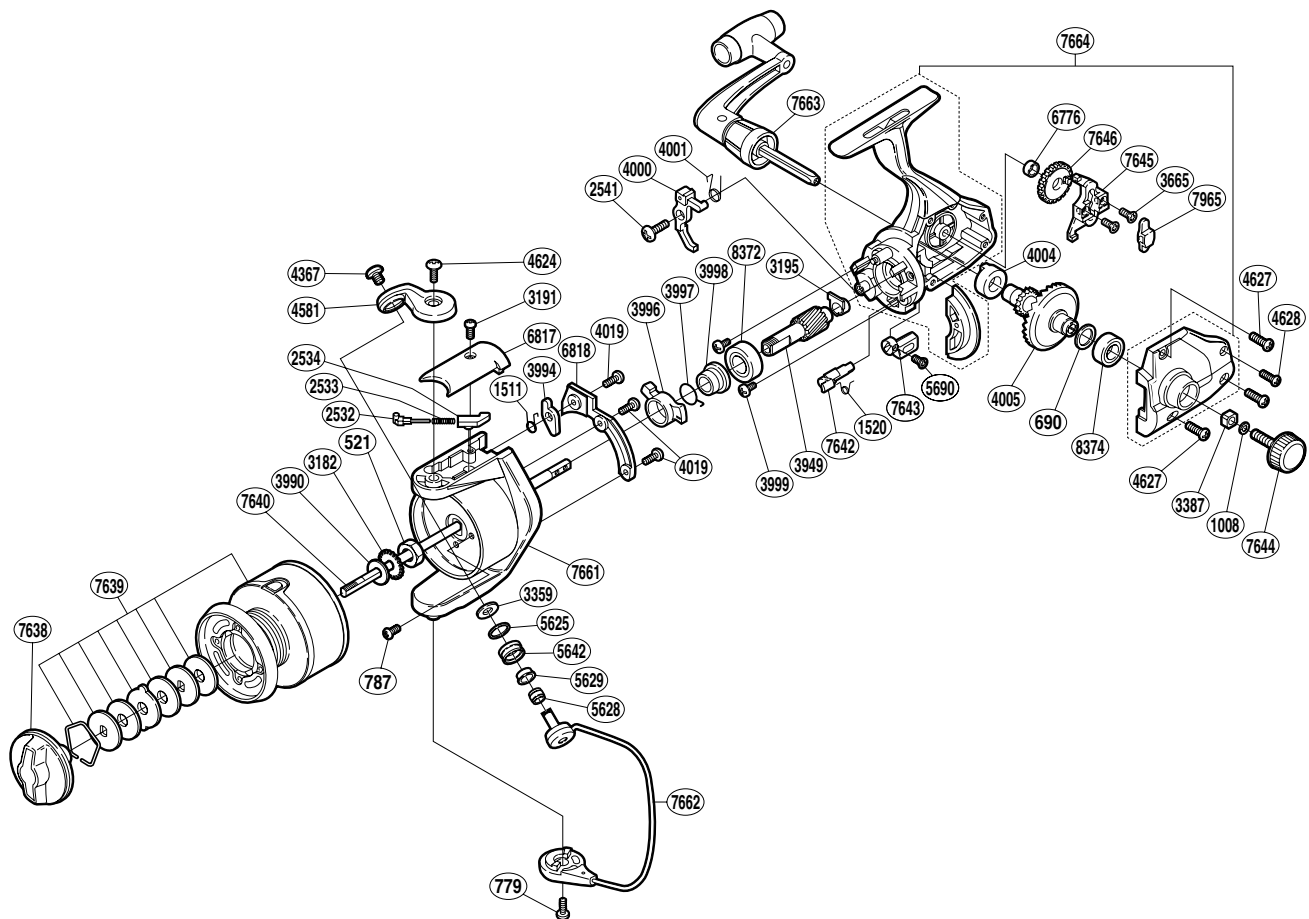

### ALV-6000F

Part No.	Description	Part No.	Description	Part No.	Description
RD 0521	Rotor Nut	RD 3994	Bail Trip Lever	RD 5690	Anti-Reverse Lever Screw
RD 0690	Drive Gear Washer	RD 3996	Anti-Reverse Lock Out	RD 6776	Oscillating Gear Bushing
RD 0779	Bail Hold Support Screw	RD 3997	Anti-Reverse Lock Out Spring	RD 6817	Bail Spring Cover
RD 0787	Nut Lock Screw	RD 3998	Lock Out Spring Holder	RD 6818	Counterbalance Cover
RD 1008	Handle Lock Washer	RD 3999	Bearing Retainer Screw	RD 7638	Drag Knob Assembly
RD 1511	Lever Spring	RD 4000	Anti-Reverse Pawl	RD 7639	Spool Assembly
RD 1520	Anti-Reverse Cam Spring	RD 4001	Anti-Reverse Pawl Spring	RD 7640	Main Shaft
RD 2532	Bail Spring Guide (A)	RD 4004	Drive Gear Bushing	RD 7642	Anti-Reverse Cam
RD 2533	Bail Spring	RD 4005	Drive Gear	RD 7643	Anti-Reverse Lever
RD 2534	Bail Spring Guide (B)	RD 4019	Counterbalance Cover Screw	RD 7644	Handle Screw Cap
RD 2541	Anti-Reverse Pawl Screw	RD 4367	Line Roller Screw	RD 7645	Oscillating Slider
RD 3182	Spool Support	RD 4581	Bail Arm	RD 7646	Oscillating Gear
RD 3191	Bail Spring Cover Screw	RD 4624	Bail Arm Screw	RD 7661	Rotor
RD 3195	Bushing	RD 4627	Side Cover Screw (large)	RD 7662	Bail Assembly
RD 3359	Line Roller Washer	RD 4628	Side Cover Screw (small)	RD 7663	Handle Assembly
RD 3387	Handle Screw Lock	RD 5625	Line Roller Spacer	RD 7664	Body Assembly
RD 3665	Slider Retainer Screw	RD 5628	Line Roller Collar	RD 7965	Oscillating Slider Inner
RD 3949	Pinion Gear	RD 5629	Line Roller Bushing	RD 8372	Ball Bearing
RD 3990	Spool Washer	RD 5642	Line Roller	RD 8374	Ball Bearing