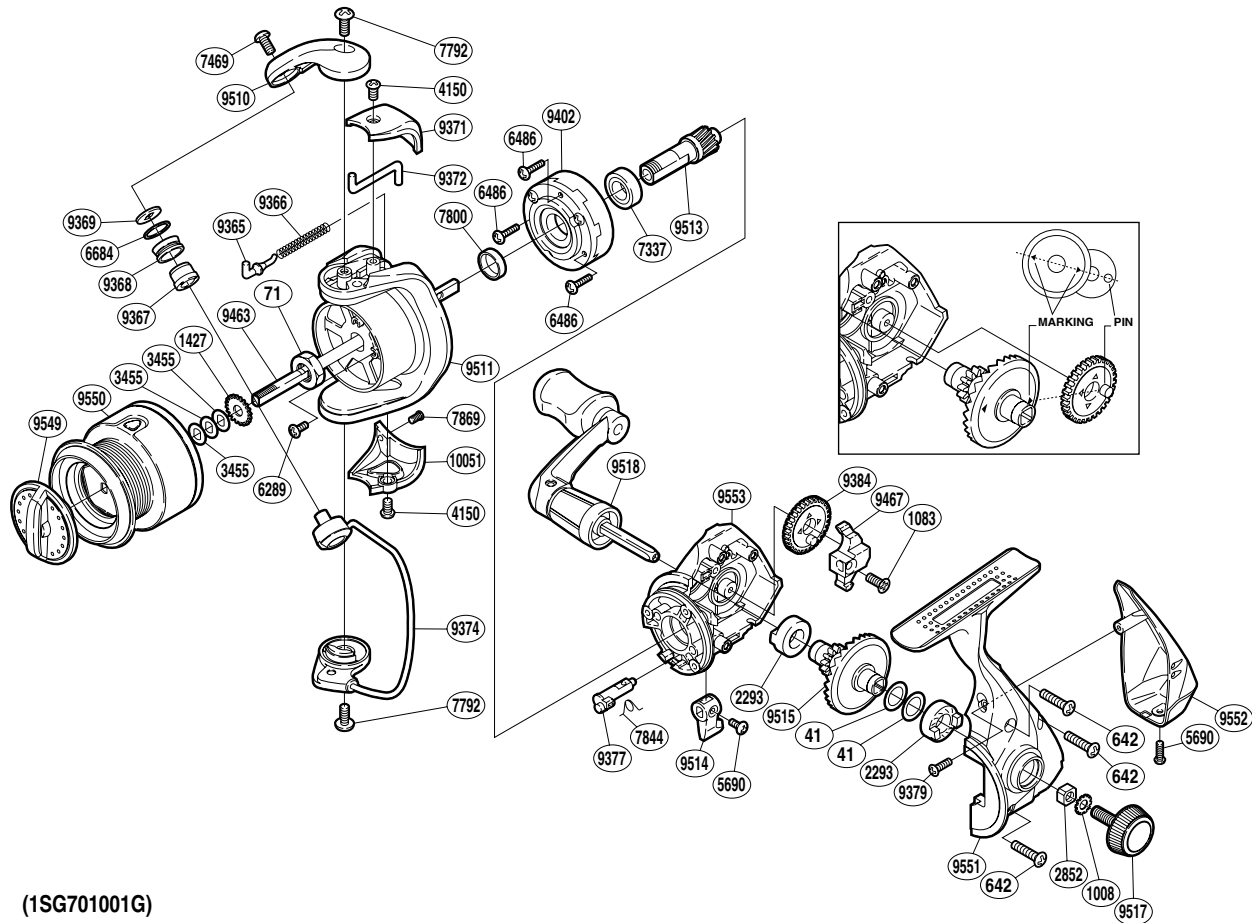

SHIMANO®

Alivio

ALV-1000FA

(1SG701001G)

Part No.	Description	Part No.	Description	Part No.	Description
RD 0041	Washer	RD 7792	Screw	RD 9463	Main Shaft
RD 0071	Rotor Nut	RD 7800	Rotor Ring	RD 9467	Oscillating Slider
RD 0642	Screw	RD 7844	Anti-Reverse Cam Spring	RD 9510	Bail Arm
RD 1008	Handle Lock Washer	RD 7869	Screw	RD 9511	Rotor
RD 1083	Screw	RD 9365	Bail Spring Guide	RD 9513	Pinion Gear
RD 1427	Spool Support	RD 9366	Bail Spring	RD 9514	Anti-Reverse Lever
RD 2293	Drive Gear Bushing	RD 9367	Line Roller Bushing	RD 9515	Drive Gear
RD 2852	Handle Screw Lock	RD 9368	Line Roller	RD 9517	Handle Screw Cap
RD 3455	Spool Washer	RD 9369	Line Roller Washer	RD 9518	Handle Assembly
RD 4150	Screw	RD 9371	Bail Spring Cover	RD 9549	Drag Knob
RD 5690	Screw	RD 9372	Bail Trip Lever	RD 9550	Spool Assembly
RD 6289	Screw	RD 9374	Bail Assembly	RD 9551	Side Cover
RD 6486	Screw	RD 9377	Anti-Reverse Cam	RD 9552	Rear Protector
RD 6684	Line Roller Spacer	RD 9379	Screw	RD 9553	Body
RD 7337	Ball Bearing	RD 9384	Oscillating Gear	RD10051	Bail Hold Support Guard
RD 7469	Screw	RD 9402	Roller Clutch Assembly		