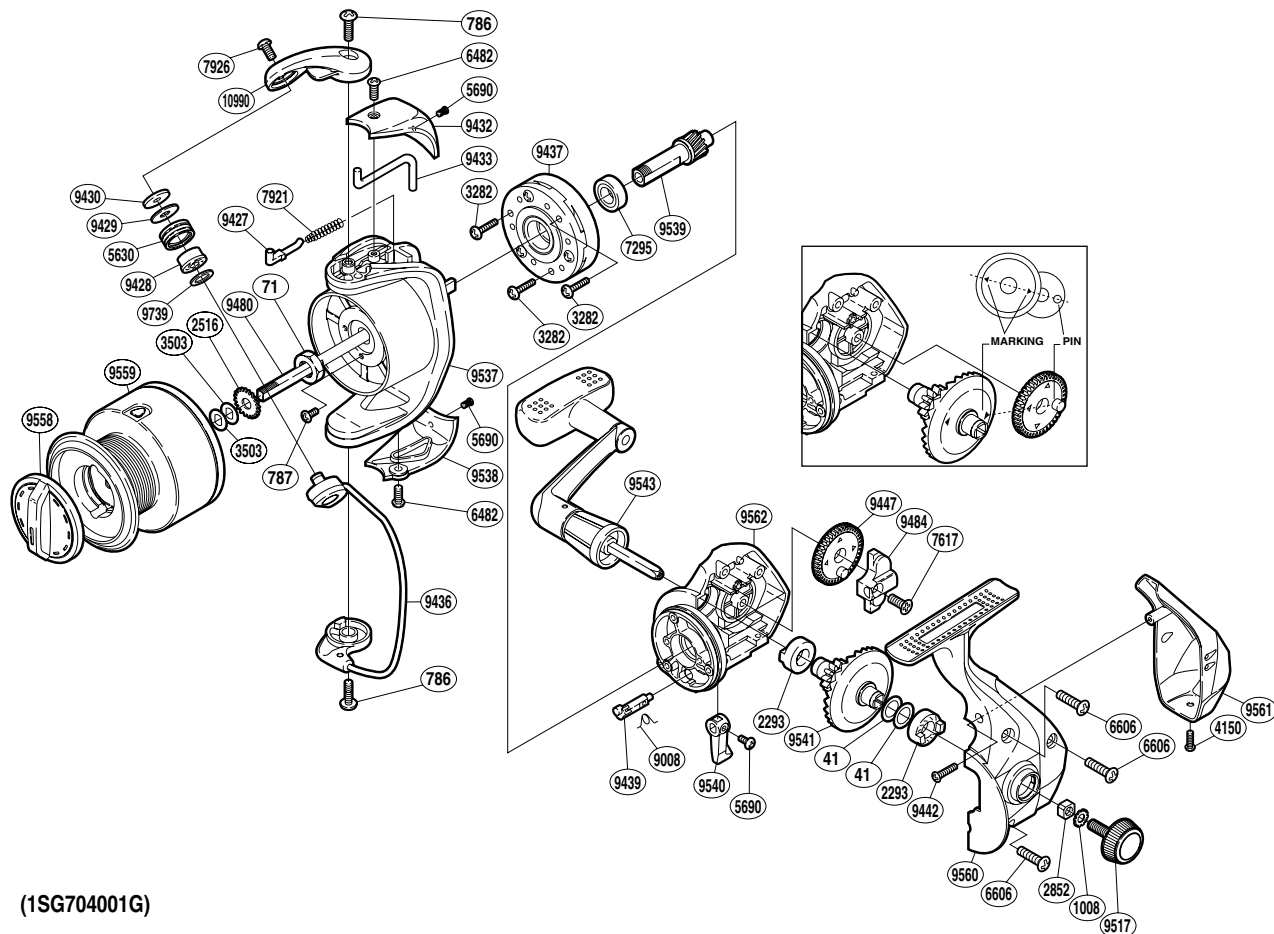

SHIMANO®

Alivio

ALV-4000FA

(1SG704001G)

Part No.	Description	Part No.	Description	Part No.	Description
RD 0041	Washer	RD 7617	Screw	RD 9484	Oscillating Slider
RD 0071	Rotor Nut	RD 7921	Bail Spring	RD 9517	Handle Screw Cap
RD 0786	Screw	RD 7926	Screw	RD 9537	Rotor
RD 0787	Screw	RD 9008	Anti-Reverse Cam Spring	RD 9538	Bail Hold Support Guard
RD 1008	Handle Lock Washer	RD 9427	Bail Spring Guide	RD 9539	Pinion Gear
RD 2293	Drive Gear Bushing	RD 9428	Line Roller Bushing	RD 9540	Anti-Reverse Lever
RD 2516	Spool Support	RD 9429	Line Roller Spacer	RD 9541	Drive Gear
RD 2852	Handle Screw Lock	RD 9430	Line Roller Washer	RD 9543	Handle Assembly
RD 3282	Screw	RD 9432	Bail Spring Cover	RD 9558	Drag Knob
RD 3503	Spool Washer	RD 9433	Bail Trip Lever	RD 9559	Spool Assembly
RD 4150	Screw	RD 9436	Bail Assembly	RD 9560	Side Cover
RD 5630	Line Roller	RD 9437	Roller Clutch Assembly	RD 9561	Rear Protector
RD 5690	Screw	RD 9439	Anti-Reverse Cam	RD 9562	Body
RD 6482	Screw	RD 9442	Screw	RD 9739	Bearing Spacer
RD 6606	Screw	RD 9447	Oscillating Gear	RD10990	Bail Arm
RD 7295	Ball Bearing	RD 9480	Main Shaft		