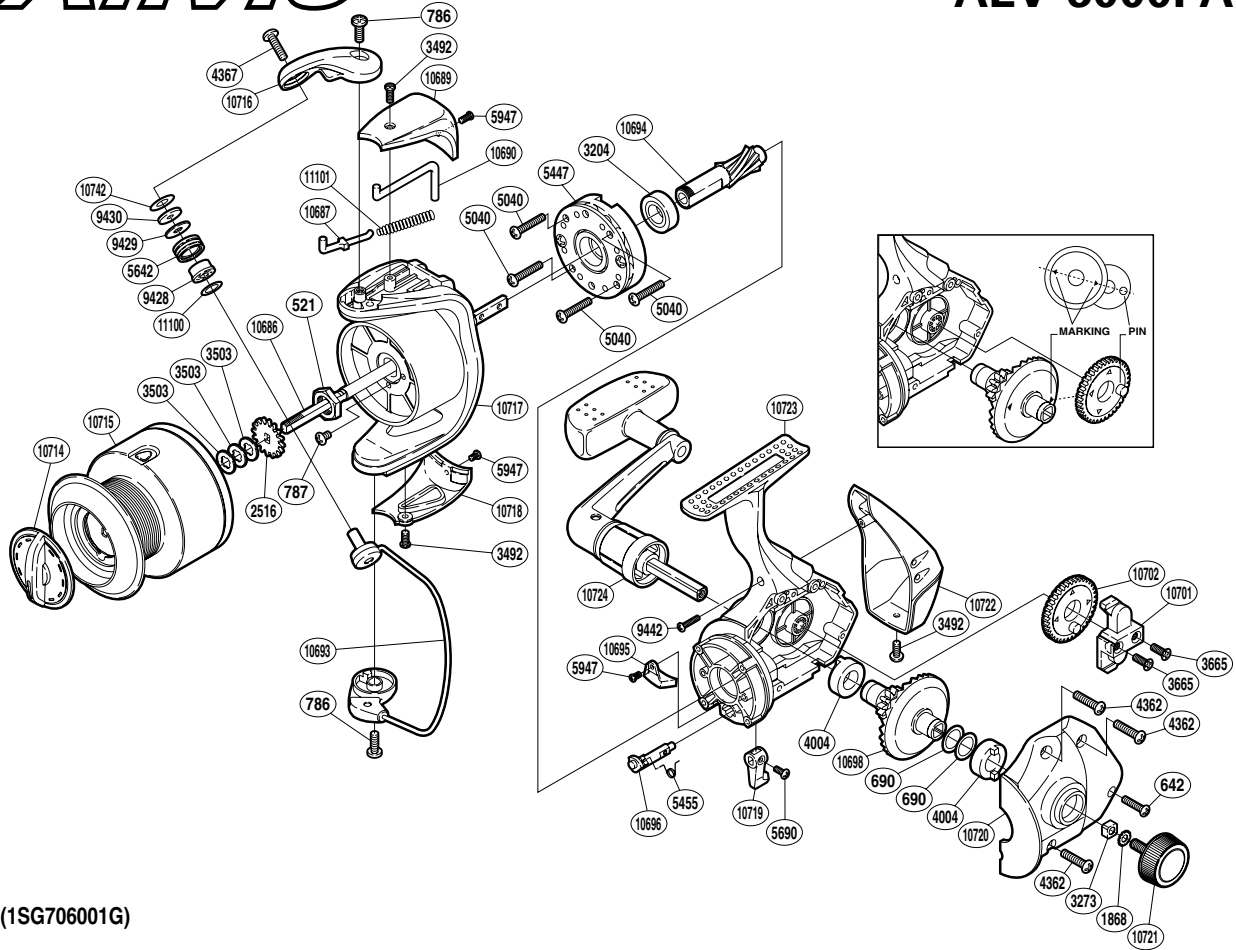

### ALV-6000FA

(1SG706001G)

Part No.	Description	Part No.	Description	Part No.	Description
RD 0521	Rotor Nut	RD 5455	Anti-Reverse Cam Spring	RD10701	Oscillating Slider
RD 0642	Screw	RD 5642	Line Roller	RD10702	Oscillating Gear
RD 0690	Washer	RD 5690	Screw	RD10714	Drag Knob
RD 0786	Screw	RD 5947	Screw	RD10715	Spool Assembly
RD 0787	Screw	RD 9428	Line Roller Bushing	RD10716	Bail Arm
RD 1868	Handle Lock Washer	RD 9429	Line Roller Spacer	RD10717	Rotor
RD 2516	Spool Support	RD 9430	Line Roller Washer	RD10718	Bail Hold Support Guard
RD 3204	Ball Bearing	RD 9442	Screw	RD10719	Anti-Reverse Lever
RD 3273	Handle Screw Lock	RD10686	Main Shaft	RD10720	Side Cover
RD 3492	Screw	RD10687	Bail Spring Guide A	RD10721	Handle Screw Cap
RD 3503	Spool Washer	RD10689	Bail Spring Cover	RD10722	Rear Protector
RD 3665	Screw	RD10690	Bail Trip Lever	RD10723	Body
RD 4004	Drive Gear Bushing	RD10693	Bail Assembly	RD10724	Handle Assembly
RD 4362	Screw	RD10694	Pinion Gear	RD10742	Spacer
RD 4367	Screw	RD10695	Bail Trip Strike	RD11100	Washer
RD 5040	Screw	RD10696	Anti-Reverse Cam	RD11101	Bail Spring
RD 5447	Roller Clutch Assembly	RD10698	Drive Gear		