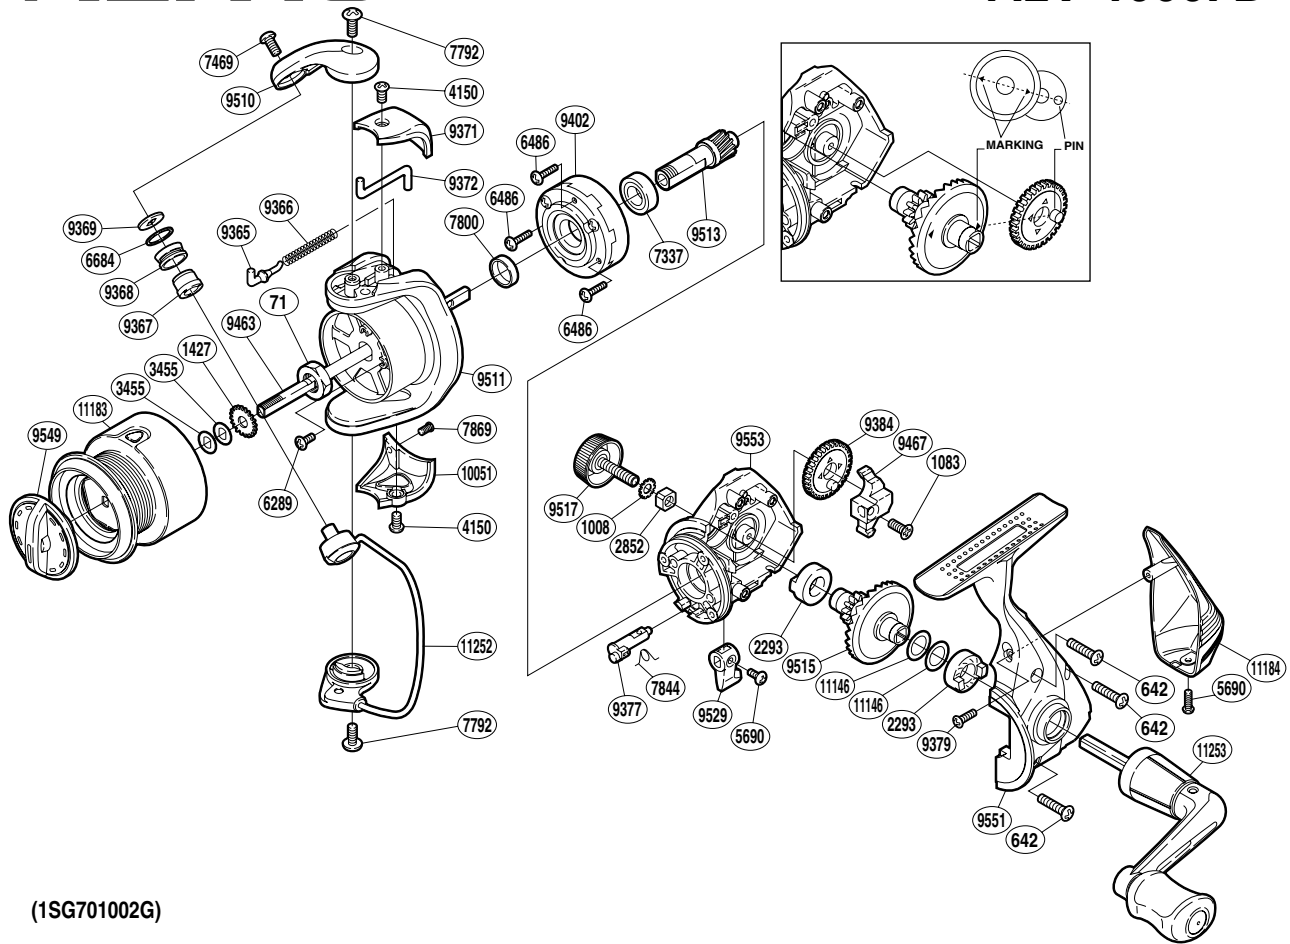

## ALV-1000FB

(1SG701002G)

Part No.	Description	Part No.	Description	Part No.	Description
RD 0071	Rotor Nut	RD 7800	Rotor Ring	RD 9510	Bail Arm
RD 0642	Screw	RD 7844	Anti-Reverse Cam Spring	RD 9511	Rotor
RD 1008	Handle Lock Washer	RD 7869	Screw	RD 9513	Pinion Gear
RD 1083	Screw	RD 9365	Bail Spring Guide	RD 9515	Drive Gear
RD 1427	Spool Support	RD 9366	Bail Spring	RD 9517	Handle Screw Cap
RD 2293	Drive Gear Bushing	RD 9367	Line Roller Bushing	RD 9529	Anti-Reverse Lever
RD 2852	Handle Screw Lock	RD 9368	Line Roller	RD 9549	Drag Knob
RD 3455	Spool Washer	RD 9369	Line Roller Washer	RD 9551	Side Cover
RD 4150	Screw	RD 9371	Bail Spring Cover	RD 9553	Body
RD 5690	Screw	RD 9372	Bail Trip Lever	RD10051	Bail Hold Support Guard
RD 6289	Screw	RD 9377	Anti-Reverse Cam	RD1146	Washer
RD 6486	Screw	RD 9379	Screw	RD1183	Spool Assembly
RD 6684	Line Roller Spacer	RD 9384	Oscillating Gear	RD1184	Rear Protector
RD 7337	Ball Bearing	RD 9402	Roller Clutch Assembly	RD11252	Bail Assembly
RD 7469	Screw	RD 9463	Main Shaft	RD11253	Handle Assembly
RD 7792	Screw	RD 9467	Oscillating Slider		