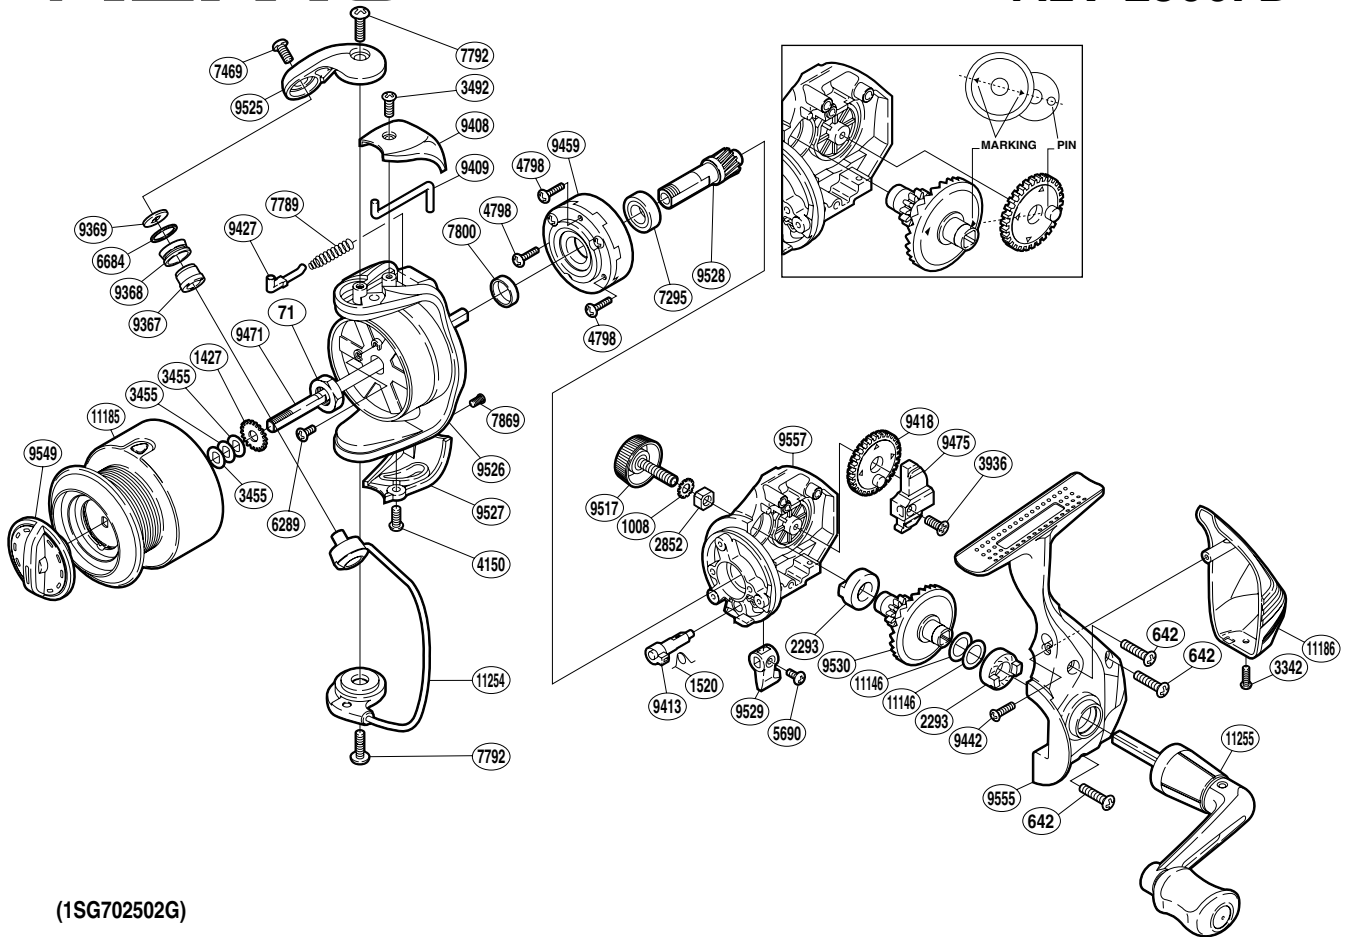

# SHIMANO

## ALV-2500FB

(1SG702502G)

Part No.	Description	Part No.	Description	Part No.	Description
RD 0071	Rotor Nut	RD 7469	Screw	RD 9517	Handle Screw Cap
RD 0642	Screw	RD 7789	Bail Spring	RD 9525	Bail Arm
RD 1008	Handle Lock Washer	RD 7792	Screw	RD 9526	Rotor
RD 1427	Spool Support	RD 7800	Rotor Ring	RD 9527	Bail Hold Support Guard
RD 1520	Anti-Reverse Cam Spring	RD 7869	Screw	RD 9528	Pinion Gear
RD 2293	Drive Gear Bushing	RD 9367	Line Roller Bushing	RD 9529	Anti-Reverse Lever
RD 2852	Handle Screw Lock	RD 9368	Line Roller	RD 9530	Drive Gear
RD 3342	Screw	RD 9369	Line Roller Washer	RD 9549	Drag Knob
RD 3455	Spool Washer	RD 9408	Bail Spring Cover	RD 9555	Side Cover
RD 3492	Screw	RD 9409	Bail Trip Lever	RD 9557	Body
RD 3936	Screw	RD 9413	Anti-Reverse Cam	RD11146	Washer
RD 4150	Screw	RD 9418	Oscillating Gear	RD11185	Spool Assembly
RD 4798	Screw	RD 9427	Bail Spring Guide	RD11186	Rear Protector
RD 5690	Screw	RD 9442	Screw	RD11254	Bail Assembly
RD 6289	Screw	RD 9459	Roller Clutch Assembly	RD11255	Handle Assembly
RD 6684	Line Roller Spacer	RD 9471	Main Shaft		
RD 7295	Ball Bearing	RD 9475	Oscillating Slider		