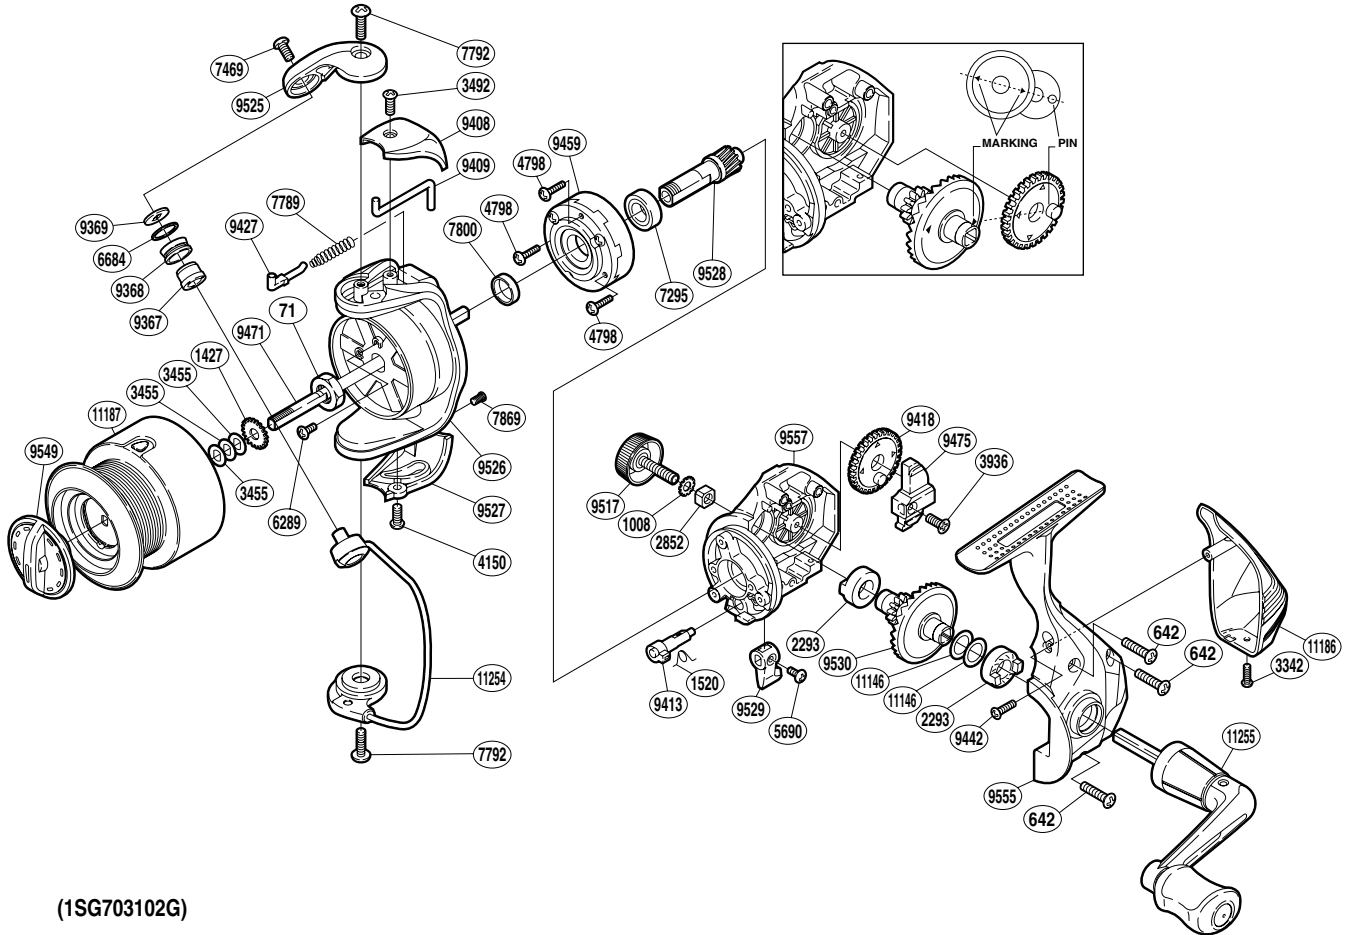

SHIMANO

ALIVIO

ALV-3000SFB

(1SG703102G)

Part No.	Description	Part No.	Description	Part No.	Description
RD 0071	Rotor Nut	RD 7469	Screw	RD 9517	Handle Screw Cap
RD 0642	Screw	RD 7789	Bail Spring	RD 9525	Bail Arm
RD 1008	Handle Lock Washer	RD 7792	Screw	RD 9526	Rotor
RD 1427	Spool Support	RD 7800	Rotor Ring	RD 9527	Bail Hold Support Guard
RD 1520	Anti-Reverse Cam Spring	RD 7869	Screw	RD 9528	Pinion Gear
RD 2293	Drive Gear Bushing	RD 9367	Line Roller Bushing	RD 9529	Anti-Reverse Lever
RD 2852	Handle Screw Lock	RD 9368	Line Roller	RD 9530	Drive Gear
RD 3342	Screw	RD 9369	Line Roller Washer	RD 9549	Drag Knob
RD 3455	Spool Washer	RD 9408	Bail Spring Cover	RD 9555	Side Cover
RD 3492	Screw	RD 9409	Bail Trip Lever	RD 9557	Body
RD 3936	Screw	RD 9413	Anti-Reverse Cam	RD11146	Washer
RD 4150	Screw	RD 9418	Oscillating Gear	RD11186	Rear Protector
RD 4798	Screw	RD 9427	Bail Spring Guide	RD11187	Spool Assembly
RD 5690	Screw	RD 9442	Screw	RD11254	Bail Assembly
RD 6289	Screw	RD 9459	Roller Clutch Assembly	RD11255	Handle Assembly
RD 6684	Line Roller Spacer	RD 9471	Main Shaft		
RD 7295	Ball Bearing	RD 9475	Oscillating Slider		