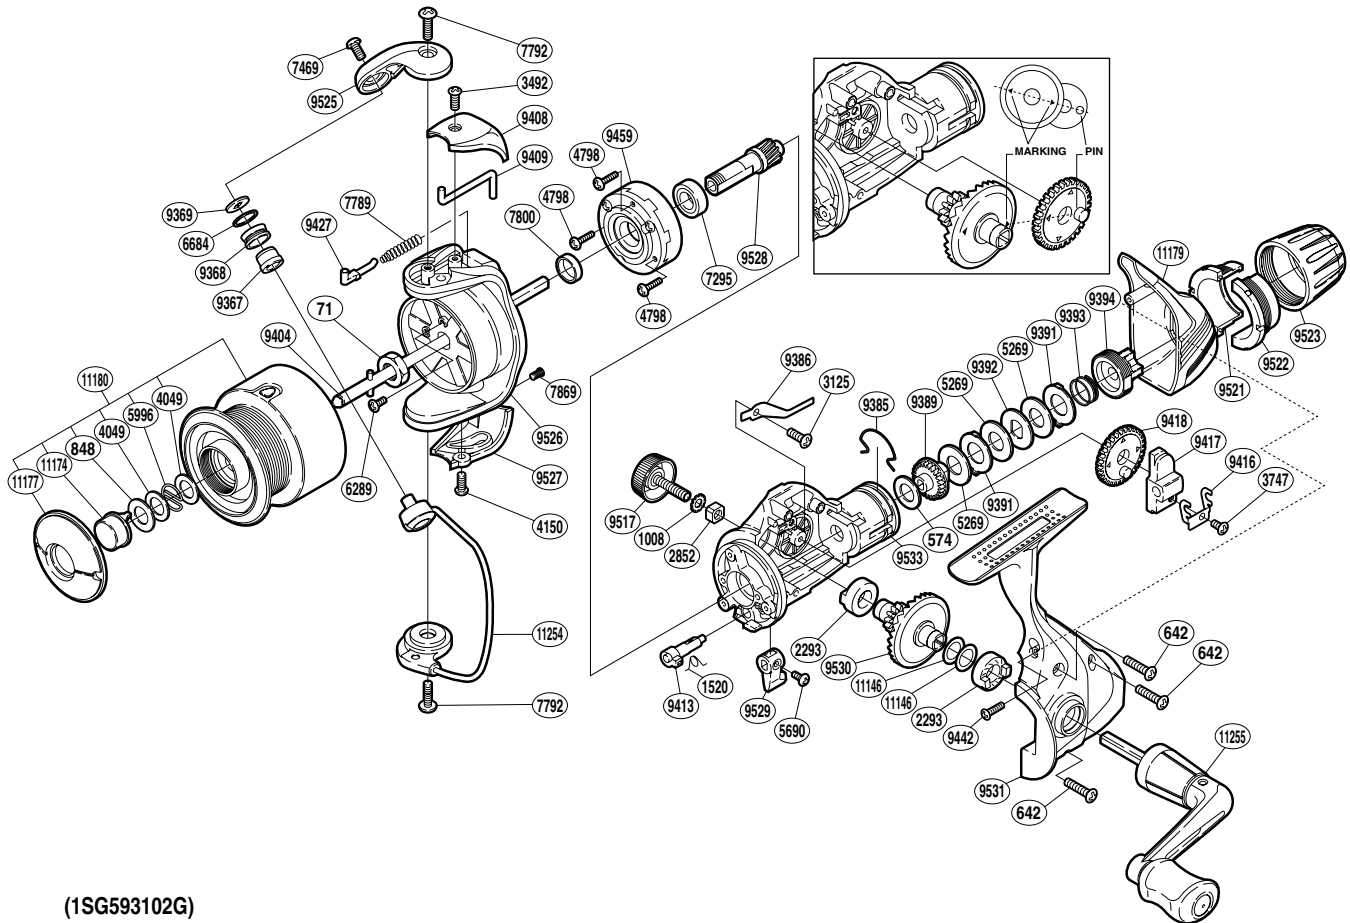

SHIMANO

ALIVIO

ALV-3000SRB

(1SG593102G)

Part No.	Description	Part No.	Description	Part No.	Description
RD 0071	Rotor Nut	RD 7792	Screw	RD 9459	Roller Clutch Assembly
RD 0574	Drag Washer	RD 7800	Rotor Ring	RD 9517	Handle Screw Cap
RD 0642	Screw	RD 7869	Screw	RD 9521	Drag Programmer B1
RD 0848	Washer	RD 9367	Line Roller Bushing	RD 9522	Drag Programmer B2
RD 1008	Handle Lock Washer	RD 9368	Line Roller	RD 9523	Drag Programmer A
RD 1520	Anti-Reverse Cam Spring	RD 9369	Line Roller Washer	RD 9525	Bail Arm
RD 2293	Drive Gear Bushing	RD 9385	Hold Click Spring	RD 9526	Rotor
RD 2852	Handle Screw Lock	RD 9386	Drag Click	RD 9527	Bail Hold Support Guard
RD 3125	Screw	RD 9389	Drag Shaft	RD 9528	Pinion Gear
RD 3492	Screw	RD 9391	Eared Washer	RD 9529	Anti-Reverse Lever
RD 3747	Screw	RD 9392	Key Washer	RD 9530	Drive Gear
RD 4049	Washer	RD 9393	Drag Coil Spring	RD 9531	Side Cover
RD 4150	Screw	RD 9394	Pressure Screw	RD 9533	Body
RD 4798	Screw	RD 9404	Main Shaft	RD11146	Washer
RD 5269	Drag Washer	RD 9408	Bail Spring Cover	RD11174	Push Button
RD 5690	Screw	RD 9409	Bail Trip Lever	RD11177	Push Button Collar
RD 5996	Locking Spring	RD 9413	Anti-Reverse Cam	RD11179	Rear Protector
RD 6289	Screw	RD 9416	Oscillating Slider Retainer	RD11180	Spool Assembly
RD 6684	Line Roller Spacer	RD 9417	Oscillating Slider	RD11254	Bail Assembly
RD 7295	Ball Bearing	RD 9418	Oscillating Gear	RD11255	Handle Assembly
RD 7469	Screw	RD 9427	Bail Spring Guide		
RD 7789	Bail Spring	RD 9442	Screw		

(190208)