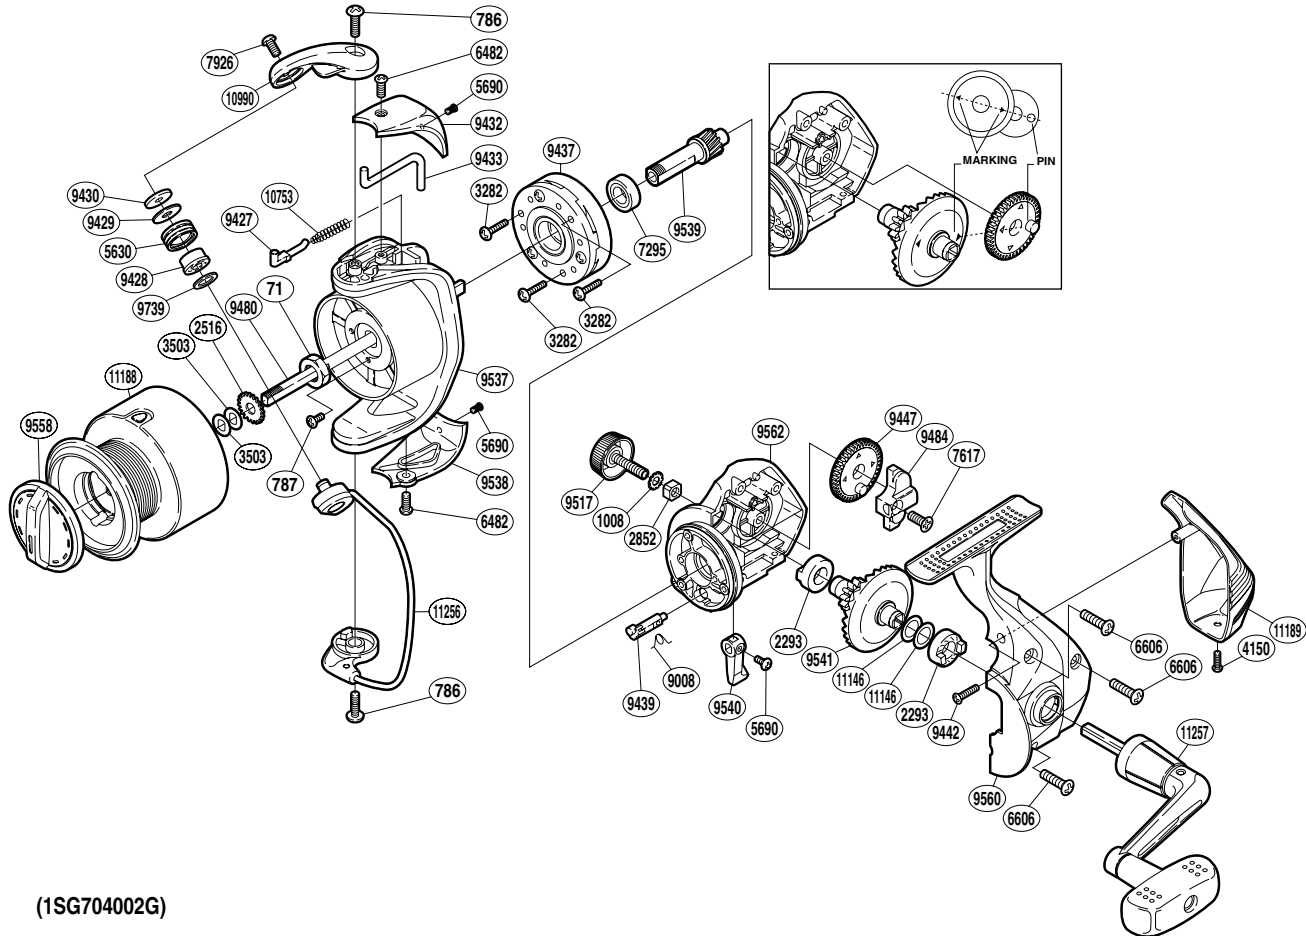

# SHIMANO

## ALV-4000FB

(1SG704002G)

Part No.	Description	Part No.	Description	Part No.	Description
RD 0071	Rotor Nut	RD 7926	Screw	RD 9538	Bail Hold Support Guard
RD 0786	Screw	RD 9008	Anti-Reverse Cam Spring	RD 9539	Pinion Gear
RD 0787	Screw	RD 9427	Bail Spring Guide	RD 9540	Anti-Reverse Lever
RD 1008	Handle Lock Washer	RD 9428	Line Roller Bushing	RD 9541	Drive Gear
RD 2293	Drive Gear Bushing	RD 9429	Line Roller Spacer	RD 9558	Drag Knob
RD 2516	Spool Support	RD 9430	Line Roller Washer	RD 9560	Side Cover
RD 2852	Handle Screw Lock	RD 9432	Bail Spring Cover	RD 9562	Body
RD 3282	Screw	RD 9433	Bail Trip Lever	RD 9739	Bearing Spacer
RD 3503	Spool Washer	RD 9437	Roller Clutch Assembly	RD10753	Bail Spring
RD 4150	Screw	RD 9439	Anti-Reverse Cam	RD10990	Bail Arm
RD 5630	Line Roller	RD 9442	Screw	RD11146	Washer
RD 5690	Screw	RD 9447	Oscillating Gear	RD11188	Spool Assembly
RD 6482	Screw	RD 9480	Main Shaft	RD11189	Rear Protector
RD 6606	Screw	RD 9484	Oscillating Slider	RD11256	Bail Assembly
RD 7295	Ball Bearing	RD 9517	Handle Screw Cap	RD11257	Handle Assembly
RD 7617	Screw	RD 9537	Rotor		