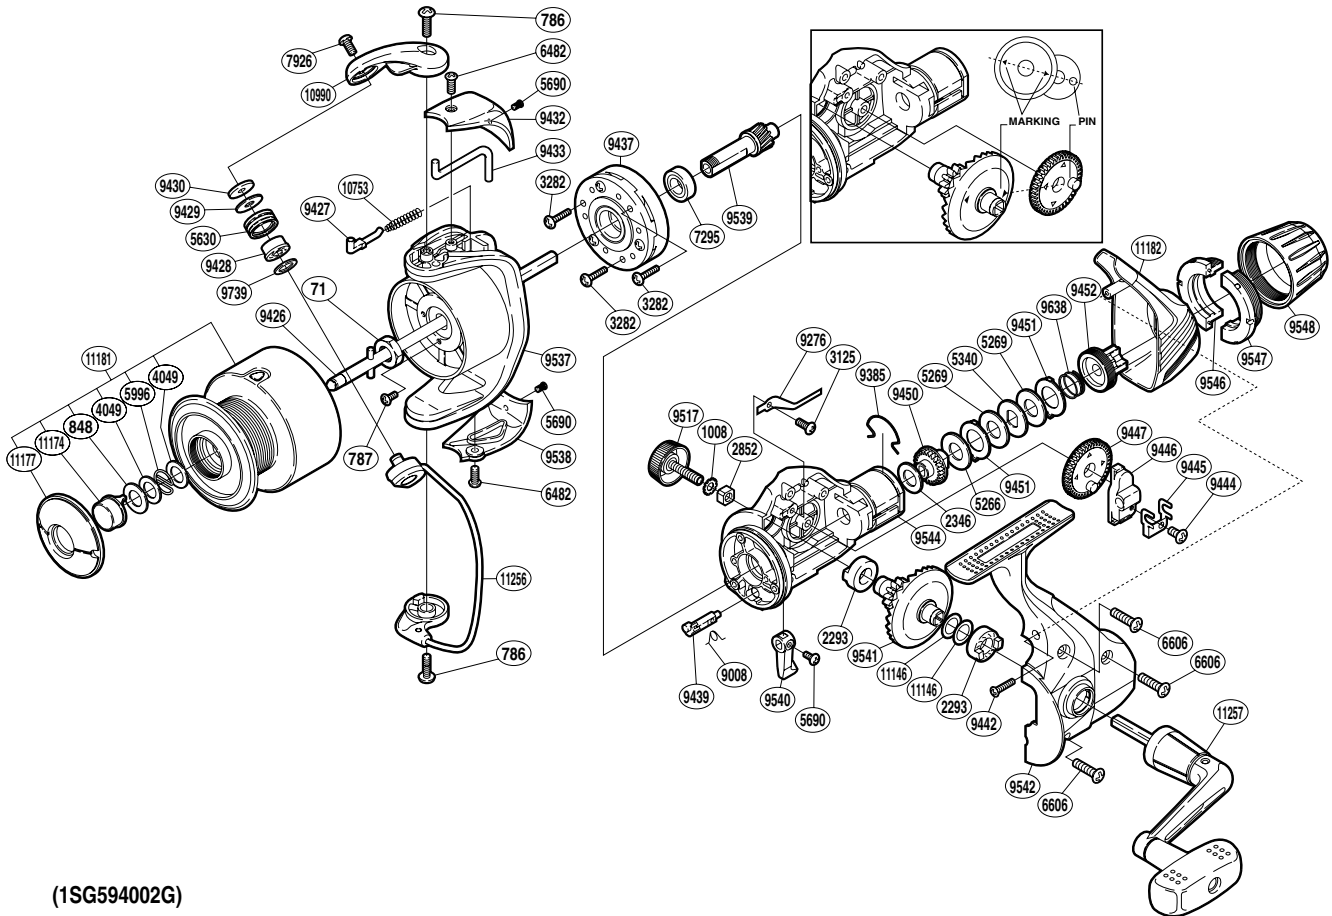

SHIMANO

ALIVIO

ALV-4000RB

(1SG594002G)

Part No.	Description	Part No.	Description	Part No.	Description
RD 0071	Rotor Nut	RD 9008	Anti-Reverse Cam Spring	RD 9537	Rotor
RD 0786	Screw	RD 9276	Drag Click	RD 9538	Bail Hold Support Guard
RD 0787	Screw	RD 9385	Hold Click Spring	RD 9539	Pinion Gear
RD 0848	Washer	RD 9426	Main Shaft	RD 9540	Anti-Reverse Lever
RD 1008	Handle Lock Washer	RD 9427	Bail Spring Guide	RD 9541	Drive Gear
RD 2293	Drive Gear Bushing	RD 9428	Line Roller Bushing	RD 9542	Side Cover
RD 2346	Drag Washer	RD 9429	Line Roller Spacer	RD 9544	Body
RD 2852	Handle Screw Lock	RD 9430	Line Roller Washer	RD 9546	Drag Programmer B1
RD 3125	Screw	RD 9432	Bail Spring Cover	RD 9547	Drag Programmer B2
RD 3282	Screw	RD 9433	Bail Trip Lever	RD 9548	Drag Programmer A
RD 4049	Washer	RD 9437	Roller Clutch Assembly	RD 9638	Drag Coil Spring
RD 5266	Drag Washer	RD 9439	Anti-Reverse Cam	RD 9739	Bearing Spacer
RD 5269	Drag Washer	RD 9442	Screw	RD10753	Bail Spring
RD 5340	Key Washer	RD 9444	Slider Retainer Screw	RD10990	Bail Arm
RD 5630	Line Roller	RD 9445	Oscillating Slider Retainer	RD11146	Washer
RD 5690	Screw	RD 9446	Oscillating Slider	RD11174	Push Button
RD 5996	Locking Spring	RD 9447	Oscillating Gear	RD11177	Push Button Collar
RD 6482	Screw	RD 9450	Drag Shaft	RD11181	Spool Assembly
RD 6606	Screw	RD 9451	Eared Washer	RD11182	Rear Protector
RD 7295	Ball Bearing	RD 9452	Pressure Screw	RD11256	Bail Assembly
RD 7926	Screw	RD 9517	Handle Screw Cap	RD11257	Handle Assembly