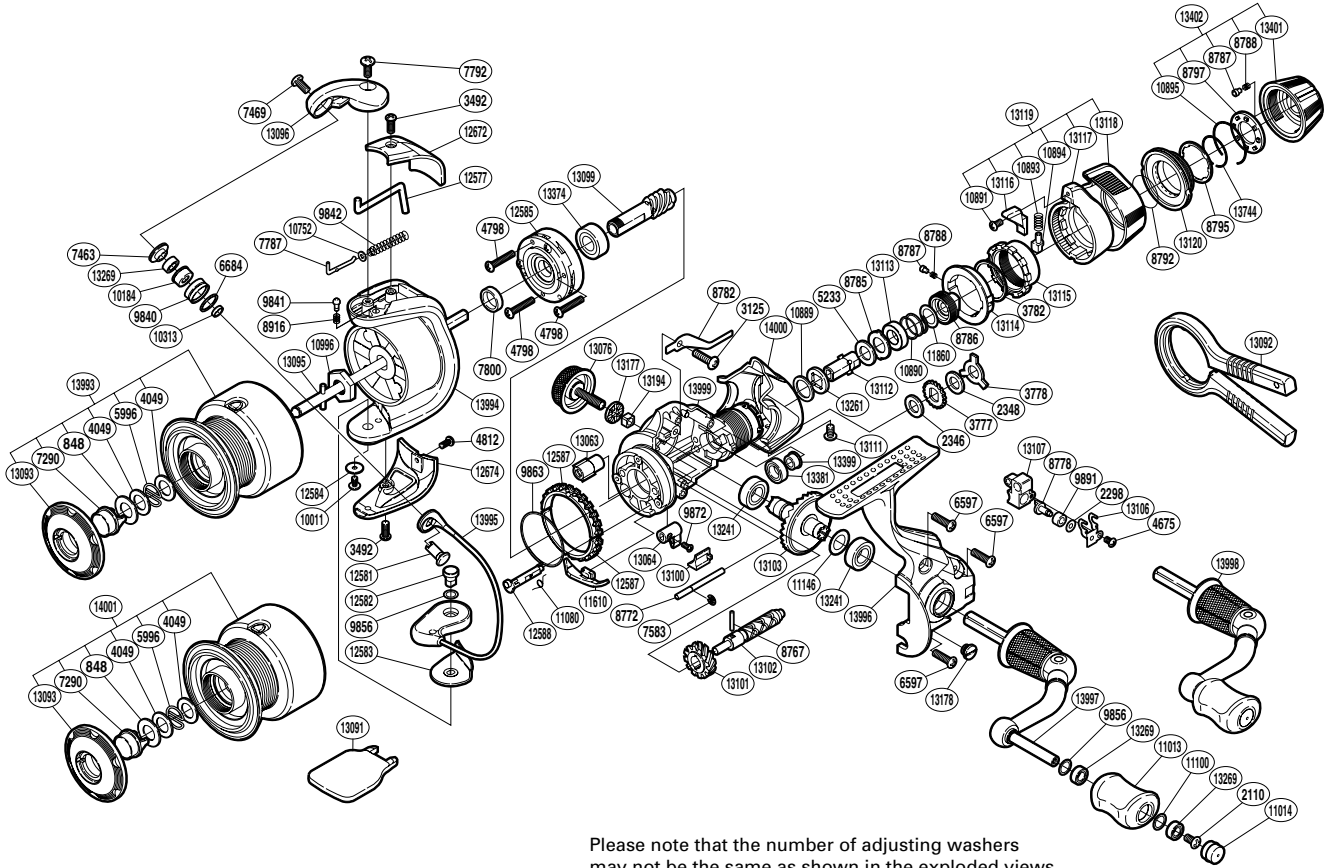

SHIMANO

BIOMASTER

BIO-2500RA

(1SH152500G)

Please note that the number of adjusting washers may not be the same as shown in the exploded views. (Adjustment will vary with each individual product.)

Part No.	Description	Part No.	Description	Part No.	Description
RD 0848	Washer	RD 9856	Washer	RD13101	Idle Gear
RD 2110	Screw	RD 9863	Friction Spring	RD13102	Worm Shaft
RD 2298	Spacer	RD 9872	Screw	RD13103	Drive Gear
RD 2346	Drag Washer	RD 9891	Oscillating Slider Bushing	RD13106	Oscillating Slider Retainer
RD 2348	Drag Washer	RD10011	Screw	RD13107	Oscillating Slider
RD 3125	Screw	RD10184	Line Roller Bushing	RD13111	Screw
RD 3492	Screw	RD10313	Bearing Spacer	RD13112	Drag Shaft A
RD 3777	Click Gear	RD10752	Spring Guide A Support	RD13113	Drag Collar
RD 3778	Eared Washer	RD10889	Drag Washer	RD13114	Lever Click Gear
RD 3782	Fightin' Pressure Screw Washer	RD10890	Drag Coil Spring	RD13115	Fightin' Pressure Screw
RD 4049	Washer	RD10891	Screw	RD13116	Fightin' Lever Inner B
RD 4675	Screw	RD10893	Position Pin Spring	RD13117	Fightin' Lever Inner A
RD 4798	Screw	RD10894	Lever Position Pin	RD13118	Fightin' Lever Outer
RD 4812	Screw	RD10895	Click Plate Retainer	RD13119	Fightin' Lever Assembly
RD 5233	Drag Washer	RD10996	Rotor Nut	RD13120	Drag Programmer B
RD 5996	Locking Spring	RD11013	Handle Knob	RD13177	Handle Screw Cap Spacer
RD 6597	Screw	RD11014	Handle Knob Seal	RD13178	Oil Cap
RD 6684	Line Roller Spacer	RD11080	Anti-Reverse Cam Spring	RD13194	Handle Screw Lock
RD 7290	Push Button	RD11100	Washer	RD13241	Ball Bearing
RD 7463	Line Roller Washer	RD11146	Washer	RD13261	Drag Shaft B
RD 7469	Screw	RD11610	Bail Trip Strike	RD13269	Ball Bearing
RD 7583	E Lock	RD11860	Washer	RD13374	Ball Bearing
RD 7787	Bail Spring Guide A	RD12577	Bail Trip Lever	RD13381	Ball Bearing
RD 7792	Screw	RD12581	Line Roller Support	RD13399	Drag Shaft C
RD 7800	Rotor Ring	RD12582	Bail Hold Support Shaft	RD13401	Drag Programmer A
RD 8767	Worm Shaft Pin	RD12583	Bail Hold Support Spacer	RD13402	Drag Programmer Assembly
RD 8772	Oscillating Guide	RD12584	Washer	RD13744	Drag Knob Retainer
RD 8778	Oscillating Pawl	RD12585	Roller Clutch Assembly	RD13993	Spool Assembly
RD 8782	Drag Click	RD12587	Friction Ring	RD13994	Rotor
RD 8785	Eared Washer	RD12588	Anti-Reverse Cam	RD13995	Bail Assembly
RD 8786	Pressure Screw	RD12672	Bail Spring Cover	RD13996	Side Cover
RD 8787	Click Pin	RD12674	Bail Hold Support Guard	RD13997	Handle Shank Assembly
RD 8788	Click Spring	RD13063	Worm Bushing	RD13998	Handle Assembly
RD 8792	Drag Knob Friction Ring	RD13064	Anti-Reverse Lever	RD13999	Body
RD 8795	Drag Knob Washer	RD13076	Handle Screw Cap	RD14000	Rear Protector
RD 8797	Click Plate	RD13093	Push Button Collar		
RD 8916	Click Spring	RD13095	Main Shaft	RD14001	Spare Spool Assembly
RD 9840	Line Roller	RD13096	Bail Arm		
RD 9841	Click Pin	RD13099	Pinion Gear	RD13091	Spool Wrench (accessory)
RD 9842	Bail Spring	RD13100	Anti-Reverse Lever Cover	RD13092	Knob Wrench (accessory)