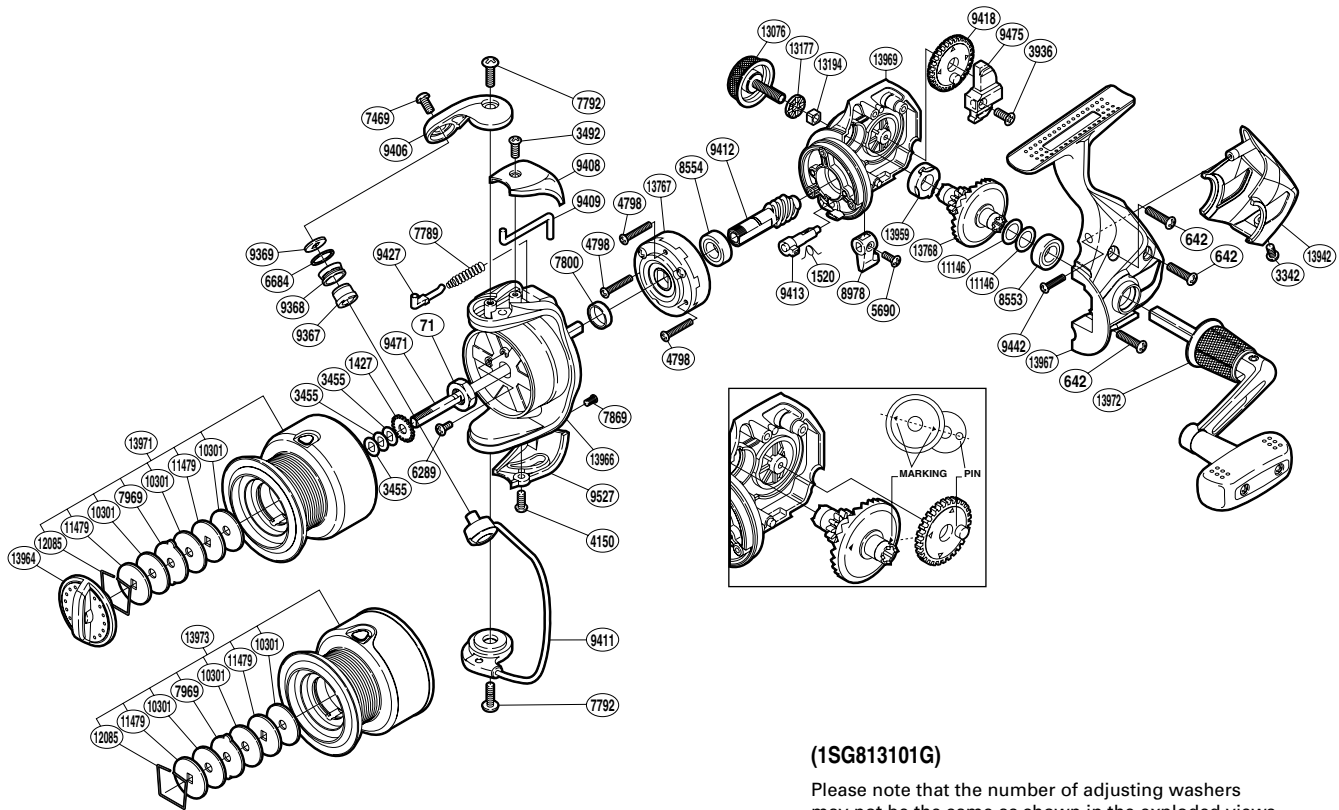

SHIMANO

CATANA

CAT-3000SFB

(1SG813101G)

Please note that the number of adjusting washers may not be the same as shown in the exploded views. (Adjustment will vary with each individual product.)

Part No.	Description	Part No.	Description	Part No.	Description
RD 0071	Rotor Nut	RD 8553	Ball Bearing	RD11146	Washer
RD 0642	Screw	RD 8554	Ball Bearing	RD11479	Key Washer
RD 1427	Spool Support	RD 8978	Anti-Reverse Lever	RD12085	Drag Washers Retainer
RD 1520	Anti-Reverse Cam Spring	RD 9367	Line Roller Bushing	RD13076	Handle Screw Cap
RD 3342	Screw	RD 9368	Line Roller	RD13177	Handle Screw Cap Spacer
RD 3455	Spool Washer	RD 9369	Line Roller Washer	RD13194	Handle Screw Lock
RD 3492	Screw	RD 9406	Bail Arm	RD13767	Roller Clutch Assembly
RD 3936	Screw	RD 9408	Bail Spring Cover	RD13768	Drive Gear
RD 4150	Screw	RD 9409	Bail Trip Lever	RD13942	Rear Protector
RD 4798	Screw	RD 9411	Bail Assembly	RD13959	Drive Gear Bushing
RD 5690	Screw	RD 9412	Pinion Gear	RD13964	Drag Knob
RD 6289	Screw	RD 9413	Anti-Reverse Cam	RD13966	Rotor
RD 6684	Line Roller Spacer	RD 9418	Oscillating Gear	RD13967	Side Cover
RD 7469	Screw	RD 9427	Bail Spring Guide	RD13969	Body
RD 7789	Bail Spring	RD 9442	Screw	RD13971	Spool Assembly
RD 7792	Screw	RD 9471	Main Shaft	RD13972	Handle Assembly
RD 7800	Rotor Ring	RD 9475	Oscillating Slider		
RD 7869	Screw	RD 9527	Bail Hold Support Guard		
RD 7969	Eared Washer	RD10301	Drag Washer	RD13973	Spare Spool Assembly