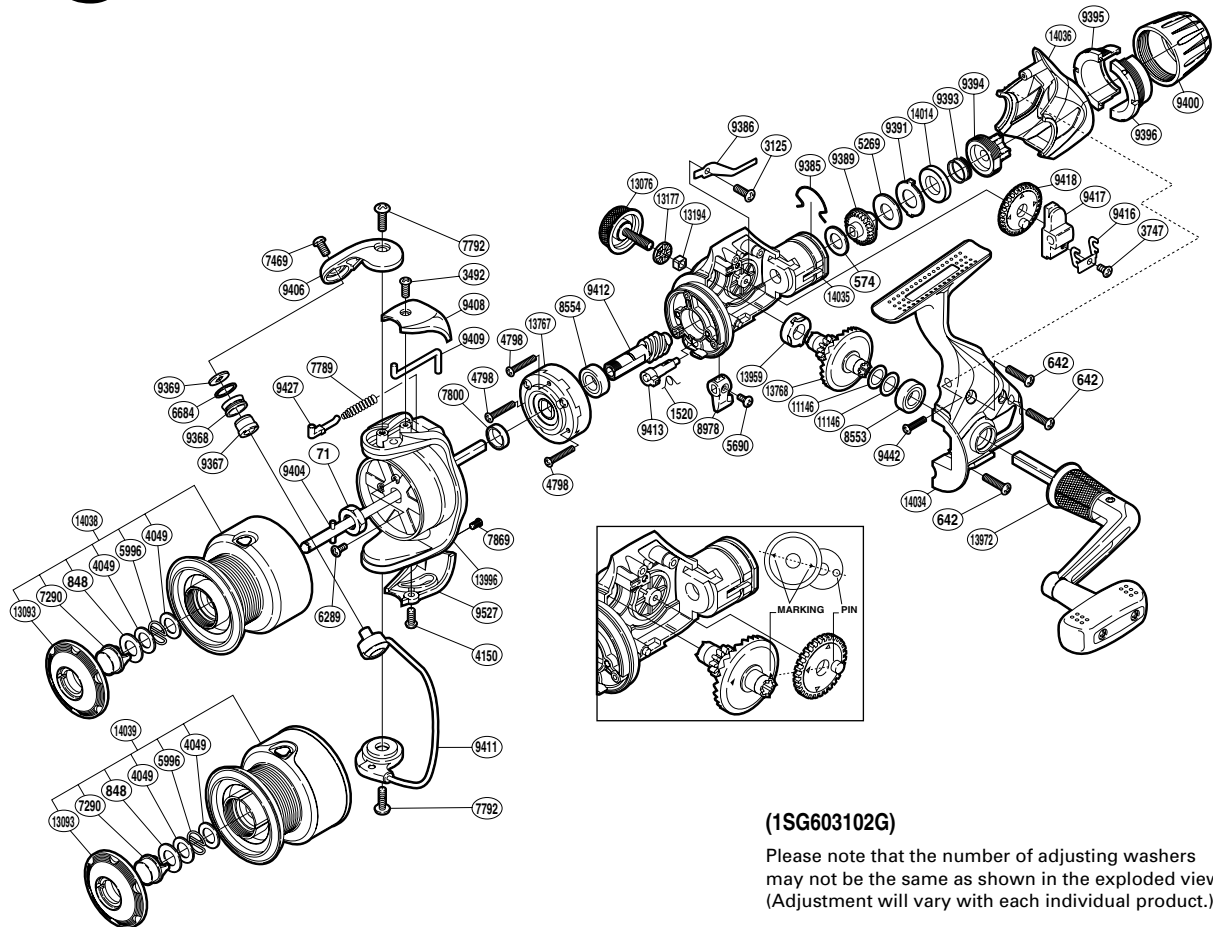

SHIMANO

CATANA

CAT-3000SRB

(1SG603102G)

Please note that the number of adjusting washers may not be the same as shown in the exploded views. (Adjustment will vary with each individual product.)

Part No.	Description	Part No.	Description	Part No.	Description
RD 0071	Rotor Nut	RD 8554	Ball Bearing	RD 9418	Oscillating Gear
RD 0574	Drag Washer	RD 8978	Anti-Reverse Lever	RD 9427	Bail Spring Guide
RD 0642	Screw	RD 9367	Line Roller Bushing	RD 9442	Screw
RD 0848	Washer	RD 9368	Line Roller	RD 9527	Bail Hold Support Guard
RD 1520	Anti-Reverse Cam Spring	RD 9369	Line Roller Washer	RD11146	Washer
RD 3125	Screw	RD 9385	Hold Click Spring	RD13076	Handle Screw Cap
RD 3492	Screw	RD 9386	Drag Click	RD13093	Push Button Collar
RD 3747	Screw	RD 9389	Drag Shaft	RD13177	Handle Screw Cap Spacer
RD 4049	Washer	RD 9391	Eared Washer	RD13194	Handle Screw Lock
RD 4150	Screw	RD 9393	Drag Coil Spring	RD13767	Roller Clutch Assembly
RD 4798	Screw	RD 9394	Pressure Screw	RD13768	Drive Gear
RD 5269	Drag Washer	RD 9395	Drag Programmer B1	RD13959	Drive Gear Bushing
RD 5690	Screw	RD 9396	Drag Programmer B2	RD13966	Rotor
RD 5996	Locking Spring	RD 9400	Drag Programmer A	RD13972	Handle Assembly
RD 6289	Screw	RD 9404	Main Shaft	RD14014	Drag Collar
RD 6684	Line Roller Spacer	RD 9406	Bail Arm	RD14034	Side Cover
RD 7290	Push Button	RD 9408	Bail Spring Cover	RD14035	Body
RD 7469	Screw	RD 9409	Bail Trip Lever	RD14036	Rear Protector
RD 7789	Bail Spring	RD 9411	Bail Assembly	RD14038	Spool Assembly
RD 7792	Screw	RD 9412	Pinion Gear		
RD 7800	Rotor Ring	RD 9413	Anti-Reverse Cam		
RD 7869	Screw	RD 9416	Oscillating Slider Retainer		
RD 8553	Ball Bearing	RD 9417	Oscillating Slider	RD14039	Spare Spool Assembly