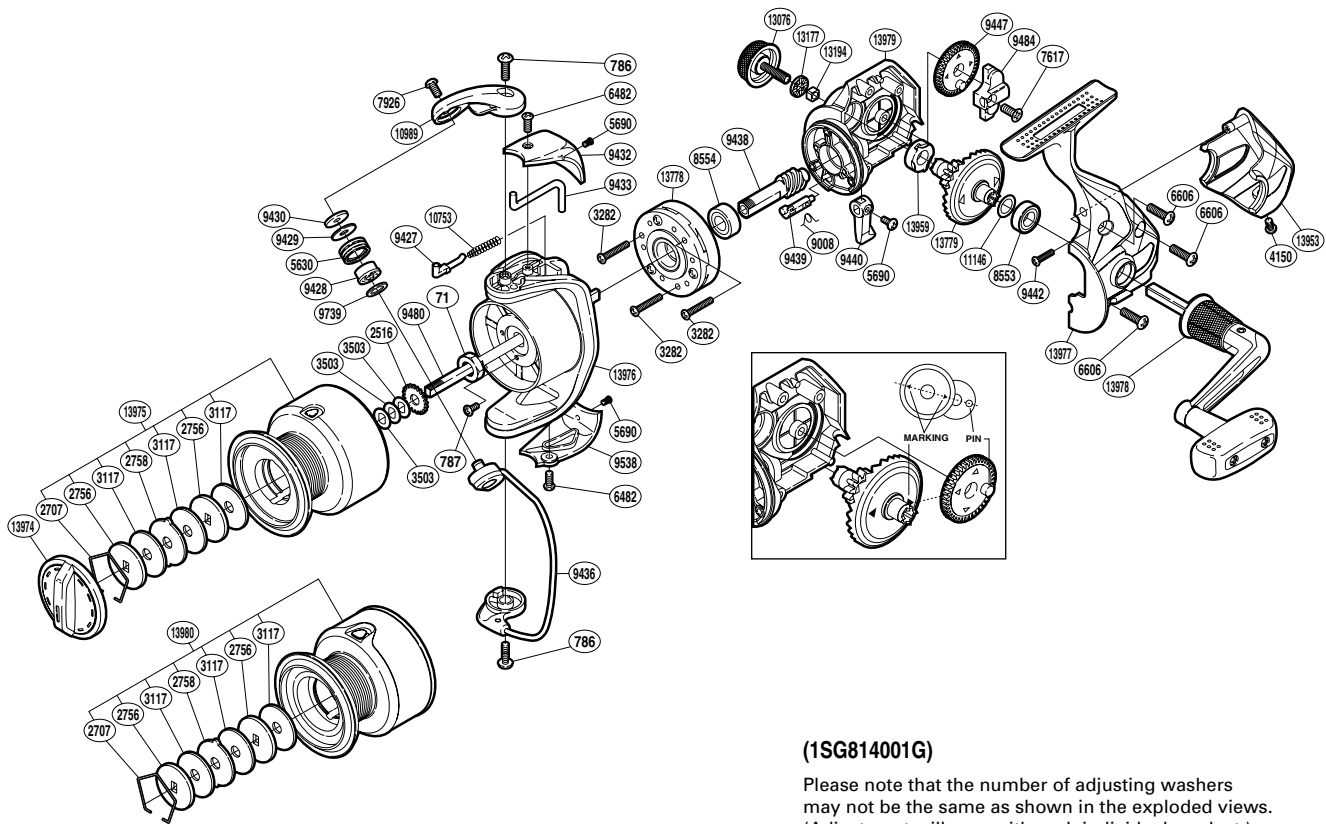

## CATANA

### CAT-4000FB

**(1SG814001G)**

Please note that the number of adjusting washers may not be the same as shown in the exploded views. (Adjustment will vary with each individual product.)

Part No.	Description	Part No.	Description	Part No.	Description
RD 0071	Rotor Nut	RD 8554	Ball Bearing	RD10753	Bail Spring
RD 0786	Screw	RD 9008	Anti-Reverse Cam Spring	RD10989	Bail Arm
RD 0787	Screw	RD 9427	Bail Spring Guide	RD11146	Washer
RD 2516	Spool Support	RD 9428	Line Roller Bushing	RD13076	Handle Screw Cap
RD 2707	Drag Washers Retainer	RD 9429	Line Roller Spacer	RD13177	Handle Screw Cap Spacer
RD 2756	Key Washer	RD 9430	Line Roller Washer	RD13194	Handle Screw Lock
RD 2758	Eared Washer	RD 9432	Bail Spring Cover	RD13778	Roller Clutch Assembly
RD 3117	Drag Washer	RD 9433	Bail Trip Lever	RD13779	Drive Gear
RD 3282	Screw	RD 9436	Bail Assembly	RD13953	Rear Protector
RD 3503	Spool Washer	RD 9438	Pinion Gear	RD13959	Drive Gear Bushing
RD 4150	Screw	RD 9439	Anti-Reverse Cam	RD13974	Drag Knob
RD 5630	Line Roller	RD 9440	Anti-Reverse Lever	RD13975	Spool Assembly
RD 5690	Screw	RD 9442	Screw	RD13976	Rotor
RD 6482	Screw	RD 9447	Oscillating Gear	RD13977	Side Cover
RD 6606	Screw	RD 9480	Main Shaft	RD13978	Handle Assembly
RD 7617	Screw	RD 9484	Oscillating Slider	RD13979	Body
RD 7926	Screw	RD 9538	Bail Hold Support Guard		
RD 8553	Ball Bearing	RD 9739	Bearing Spacer	RD13980	Spare Spool Assembly