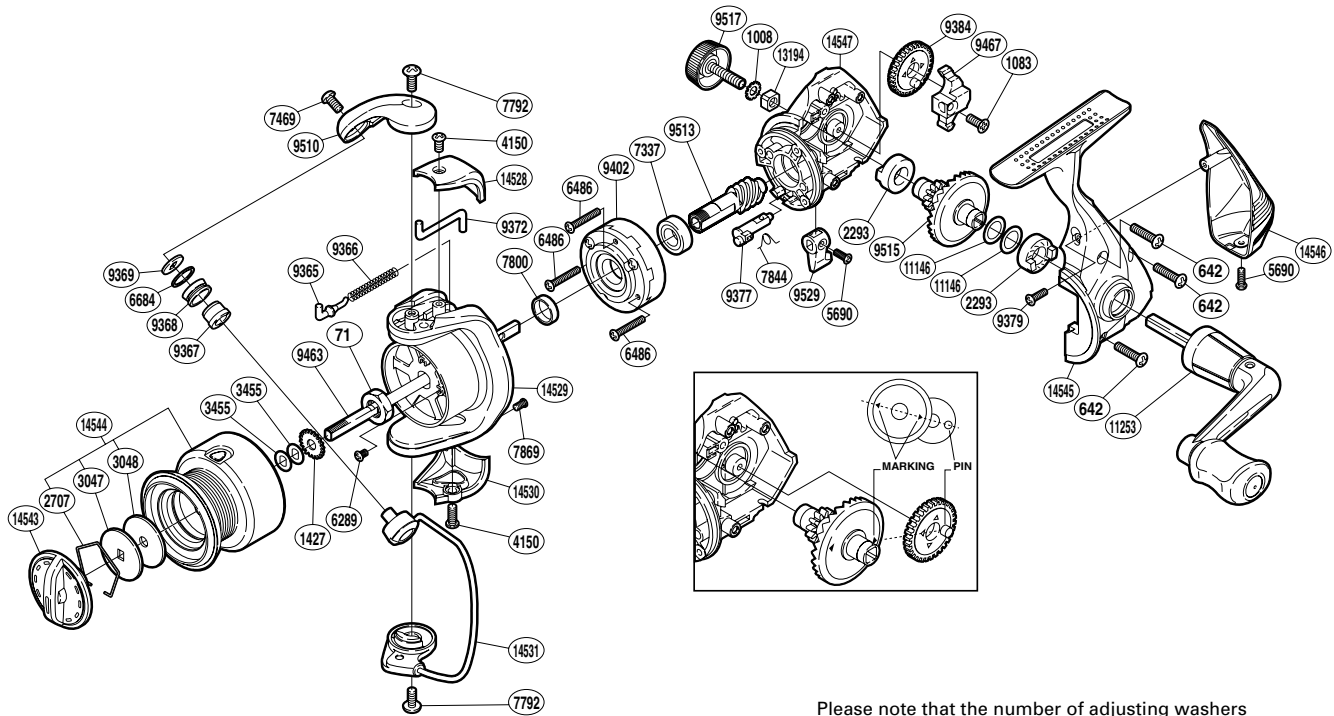

SHIMANO

ALIVIO

ALV-1000FC

(1SG701003G)

Please note that the number of adjusting washers may not be the same as shown in the exploded views. (Adjustment will vary with each individual product.)

Part No.	Description	Part No.	Description	Part No.	Description
RD 0071	Rotor Nut	RD 7792	Screw	RD 9513	Pinion Gear
RD 0642	Screw	RD 7800	Rotor Ring	RD 9515	Drive Gear
RD 1008	Handle Lock Washer	RD 7844	Anti-Reverse Cam Spring	RD 9517	Handle Screw Cap
RD 1083	Screw	RD 7869	Screw	RD 9529	Anti-Reverse Lever
RD 1427	Spool Support	RD 9365	Bail Spring Guide	RD11146	Washer
RD 2293	Drive Gear Bushing	RD 9366	Bail Spring	RD11253	Handle Assembly
RD 2707	Drag Washers Retainer	RD 9367	Line Roller Bushing	RD13194	Handle Screw Lock
RD 3047	Key Washer	RD 9368	Line Roller	RD14528	Bail Spring Cover
RD 3048	Drag Washer	RD 9369	Line Roller Washer	RD14529	Rotor
RD 3455	Spool Washer	RD 9372	Bail Trip Lever	RD14530	Bail Hold Support Guard
RD 4150	Screw	RD 9377	Anti-Reverse Cam	RD14531	Bail Assembly
RD 5690	Screw	RD 9379	Screw	RD14543	Drag Knob
RD 6289	Screw	RD 9384	Oscillating Gear	RD14544	Spool Assembly
RD 6486	Screw	RD 9402	Roller Clutch Assembly	RD14545	Side Cover
RD 6684	Line Roller Spacer	RD 9463	Main Shaft	RD14546	Rear Protector
RD 7337	Ball Bearing	RD 9467	Oscillating Slider	RD14547	Body
RD 7469	Screw	RD 9510	Bail Arm		