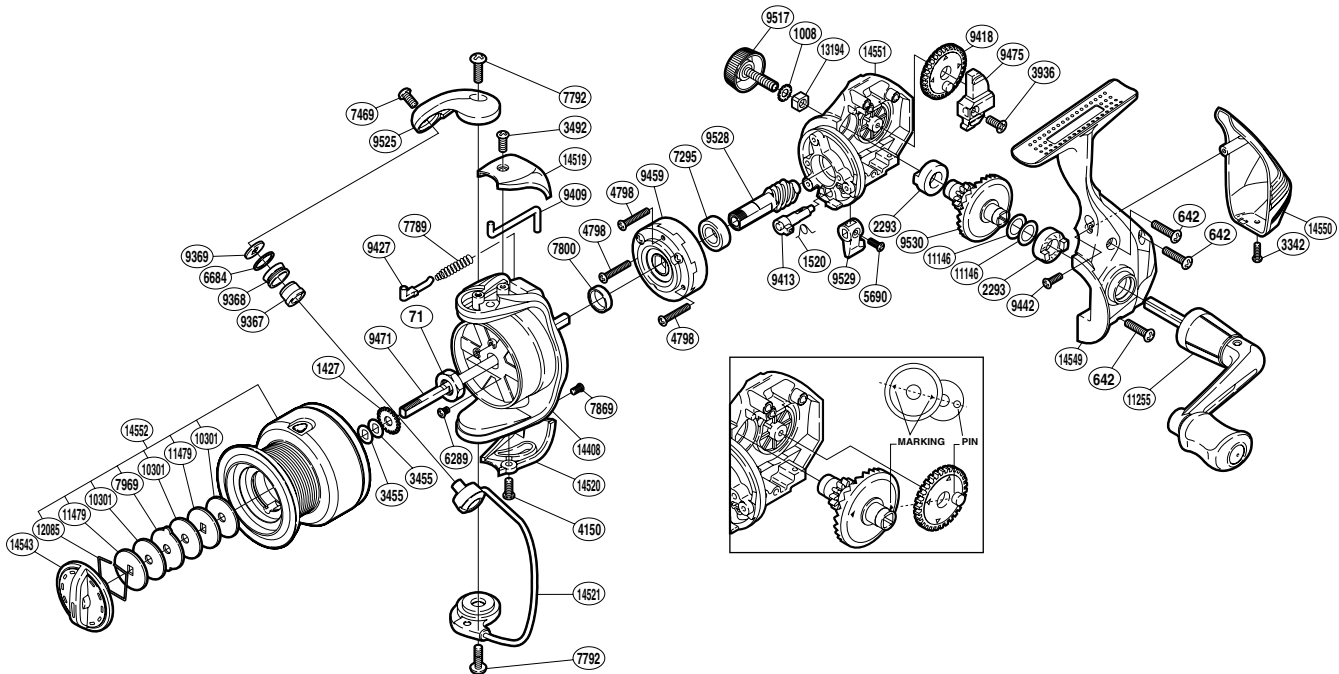

SHIMANO

ALIVIO

ALV-3000SFC

(1SG703103G)

Please note that the number of adjusting washers may not be the same as shown in the exploded views. (Adjustment will vary with each individual product.)

Part No.	Description	Part No.	Description	Part No.	Description
RD 0071	Rotor Nut	RD 7792	Screw	RD 9529	Anti-Reverse Lever
RD 0642	Screw	RD 7800	Rotor Ring	RD 9530	Drive Gear
RD 1008	Handle Lock Washer	RD 7869	Screw	RD10301	Drag Washer
RD 1427	Spool Support	RD 7969	Eared Washer	RD11146	Washer
RD 1520	Anti-Reverse Cam Spring	RD 9367	Line Roller Bushing	RD11255	Handle Assembly
RD 2293	Drive Gear Bushing	RD 9368	Line Roller	RD11479	Key Washer
RD 3342	Screw	RD 9369	Line Roller Washer	RD12085	Drag Washers Retainer
RD 3455	Spool Washer	RD 9409	Bail Trip Lever	RD13194	Handle Screw Lock
RD 3492	Screw	RD 9413	Anti-Reverse Cam	RD14408	Rotor
RD 3936	Screw	RD 9418	Oscillating Gear	RD14519	Bail Spring Cover
RD 4150	Screw	RD 9427	Bail Spring Guide	RD14520	Bail Hold Support Guard
RD 4798	Screw	RD 9442	Screw	RD14521	Bail Assembly
RD 5690	Screw	RD 9459	Roller Clutch Assembly	RD14543	Drag Knob
RD 6289	Screw	RD 9471	Main Shaft	RD14549	Side Cover
RD 6684	Line Roller Spacer	RD 9475	Oscillating Slider	RD14550	Rear Protector
RD 7295	Ball Bearing	RD 9517	Handle Screw Cap	RD14551	Body
RD 7469	Screw	RD 9525	Bail Arm	RD14552	Spool Assembly
RD 7789	Bail Spring	RD 9528	Pinion Gear		