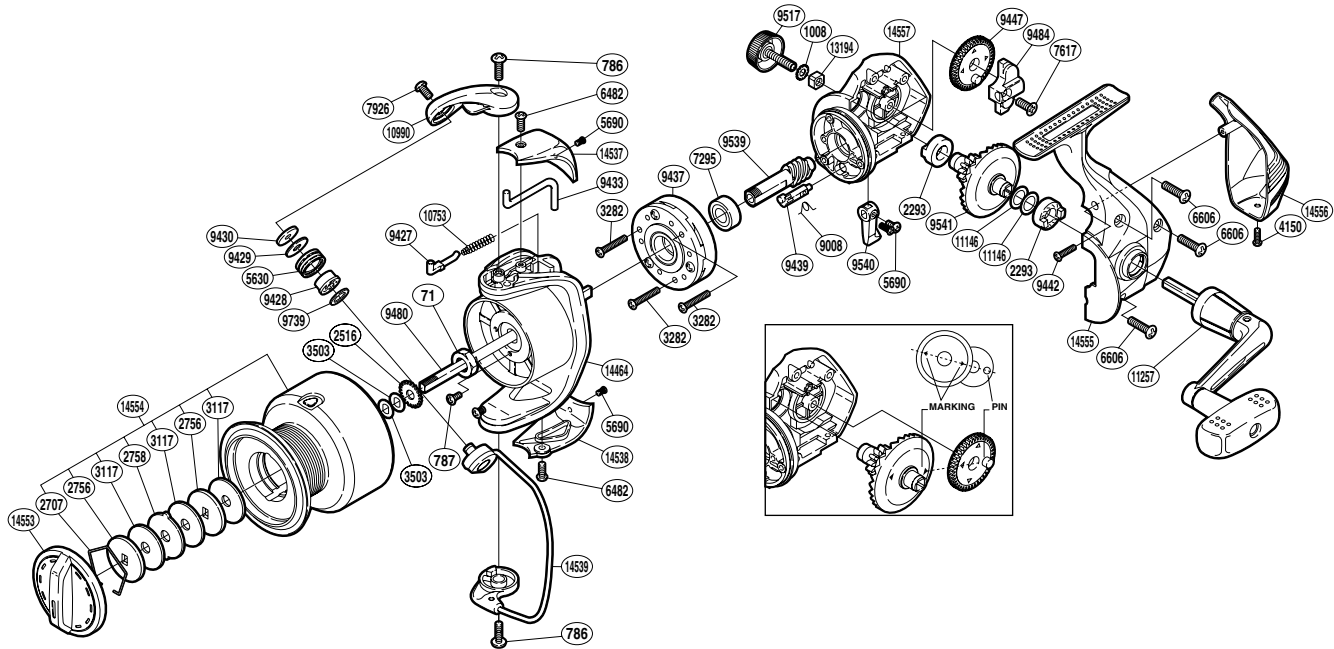

SHIMANO

ALIVIO

ALV-4000FC

(1SG704003G)

Please note that the number of adjusting washers may not be the same as shown in the exploded views. (Adjustment will vary with each individual product.)

Part No.	Description	Part No.	Description	Part No.	Description
RD 0071	Rotor Nut	RD 7295	Ball Bearing	RD 9540	Anti-Reverse Lever
RD 0786	Screw	RD 7617	Screw	RD 9541	Drive Gear
RD 0787	Screw	RD 7926	Screw	RD 9739	Bearing Spacer
RD 1008	Handle Lock Washer	RD 9008	Anti-Reverse Cam Spring	RD10753	Bail Spring
RD 2293	Drive Gear Bushing	RD 9427	Bail Spring Guide	RD10990	Bail Arm
RD 2516	Spool Support	RD 9428	Line Roller Bushing	RD11146	Washer
RD 2707	Drag Washers Retainer	RD 9429	Line Roller Spacer	RD11257	Handle Assembly
RD 2756	Key Washer	RD 9430	Line Roller Washer	RD13194	Handle Screw Lock
RD 2758	Eared Washer	RD 9433	Bail Trip Lever	RD14464	Rotor
RD 3117	Drag Washer	RD 9437	Roller Clutch Assembly	RD14537	Bail Spring Cover
RD 3282	Screw	RD 9439	Anti-Reverse Cam	RD14538	Bail Hold Support Guard
RD 3503	Spool Washer	RD 9442	Screw	RD14539	Bail Assembly
RD 4150	Screw	RD 9447	Oscillating Gear	RD14553	Drag Knob
RD 5630	Line Roller	RD 9480	Main Shaft	RD14554	Spool Assembly
RD 5690	Screw	RD 9484	Oscillating Slider	RD14555	Side Cover
RD 6482	Screw	RD 9517	Handle Screw Cap	RD14556	Rear Protector
RD 6606	Screw	RD 9539	Pinion Gear	RD14557	Body