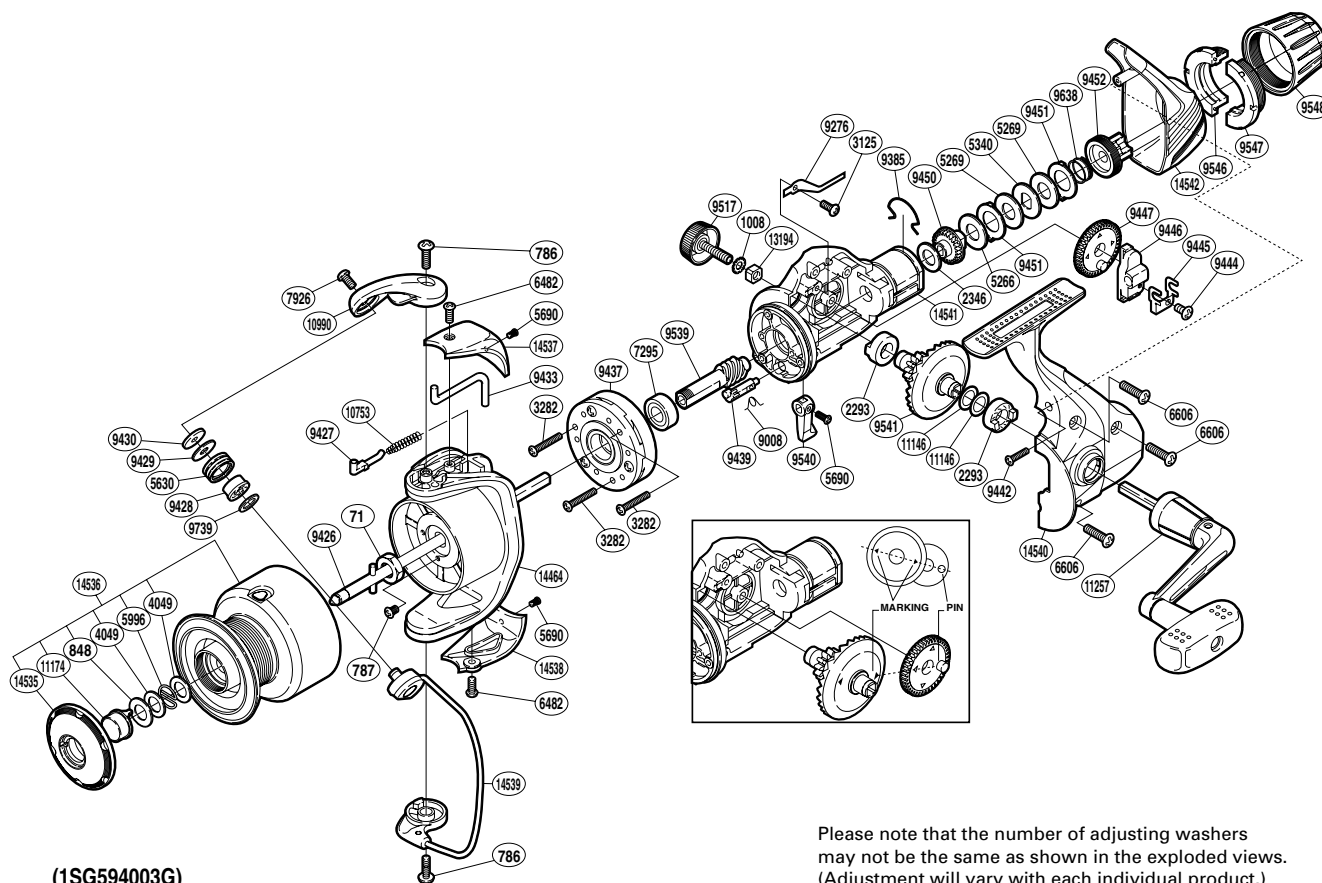

## ALV-4000RC

Please note that the number of adjusting washers may not be the same as shown in the exploded views. (Adjustment will vary with each individual product.)

Part No.	Description	Part No.	Description	Part No.	Description
RD 0071	Rotor Nut	RD 9276	Drag Click	RD 9541	Drive Gear
RD 0786	Screw	RD 9385	Hold Click Spring	RD 9546	Drag Programmer B1
RD 0787	Screw	RD 9426	Main Shaft	RD 9547	Drag Programmer B2
RD 0848	Washer	RD 9427	Bail Spring Guide	RD 9548	Drag Programmer A
RD 1008	Handle Lock Washer	RD 9428	Line Roller Bushing	RD 9638	Drag Coil Spring
RD 2293	Drive Gear Bushing	RD 9429	Line Roller Spacer	RD 9739	Bearing Spacer
RD 2346	Drag Washer	RD 9430	Line Roller Washer	RD10753	Bail Spring
RD 3125	Screw	RD 9433	Bail Trip Lever	RD10990	Bail Arm
RD 3282	Screw	RD 9437	Roller Clutch Assembly	RD11146	Washer
RD 4049	Washer	RD 9439	Anti-Reverse Cam	RD11174	Push Button
RD 5266	Drag Washer	RD 9442	Screw	RD11257	Handle Assembly
RD 5269	Drag Washer	RD 9444	Slider Retainer Screw	RD13194	Handle Screw Lock
RD 5340	Key Washer	RD 9445	Oscillating Slider Retainer	RD14464	Rotor
RD 5630	Line Roller	RD 9446	Oscillating Slider	RD14535	Push Button Collar
RD 5690	Screw	RD 9447	Oscillating Gear	RD14536	Spool Assembly
RD 5996	Locking Spring	RD 9450	Drag Shaft	RD14537	Bail Spring Cover
RD 6482	Screw	RD 9451	Eared Washer	RD14538	Bail Hold Support Guard
RD 6606	Screw	RD 9452	Pressure Screw	RD14539	Bail Assembly
RD 7295	Ball Bearing	RD 9517	Handle Screw Cap	RD14540	Side Cover
RD 7926	Screw	RD 9539	Pinion Gear	RD14541	Body
RD 9008	Anti-Reverse Cam Spring	RD 9540	Anti-Reverse Lever	RD14542	Rear Protector