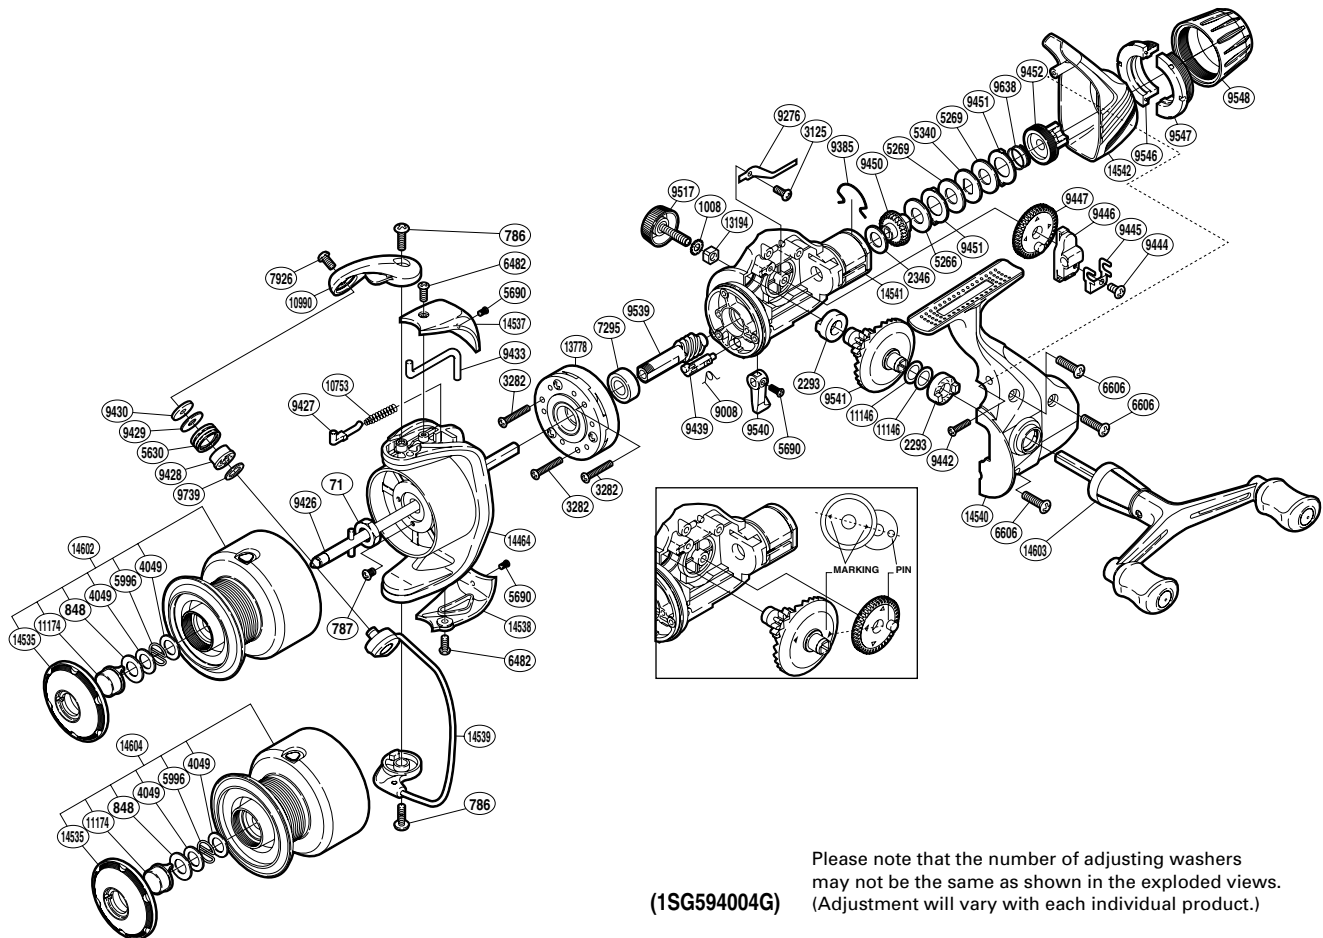

SHIMANO

ALIVIO

ALV-4000RCDH

Part No.	Description	Part No.	Description	Part No.	Description
RD 0071	Rotor Nut	RD 9385	Hold Click Spring	RD 9548	Drag Programmer A
RD 0786	Screw	RD 9426	Main Shaft	RD 9638	Drag Coil Spring
RD 0787	Screw	RD 9427	Bail Spring Guide	RD 9739	Bearing Spacer
RD 0848	Washer	RD 9428	Line Roller Bushing	RD10753	Bail Spring
RD 1008	Handle Lock Washer	RD 9429	Line Roller Spacer	RD10990	Bail Arm
RD 2293	Drive Gear Bushing	RD 9430	Line Roller Washer	RD11146	Washer
RD 2346	Drag Washer	RD 9433	Bail Trip Lever	RD11174	Push Button
RD 3125	Screw	RD 9439	Anti-Reverse Cam	RD13194	Handle Screw Lock
RD 3282	Screw	RD 9442	Screw	RD13778	Roller Clutch Assembly
RD 4049	Washer	RD 9444	Slider Retainer Screw	RD14464	Rotor
RD 5266	Drag Washer	RD 9445	Oscillating Slider Retainer	RD14535	Push Button Collar
RD 5269	Drag Washer	RD 9446	Oscillating Slider	RD14537	Bail Spring Cover
RD 5340	Key Washer	RD 9447	Oscillating Gear	RD14538	Bail Hold Support Guard
RD 5630	Line Roller	RD 9450	Drag Shaft	RD14539	Bail Assembly
RD 5690	Screw	RD 9451	Eared Washer	RD14540	Side Cover
RD 5996	Locking Spring	RD 9452	Pressure Screw	RD14541	Body
RD 6482	Screw	RD 9517	Handle Screw Cap	RD14542	Rear Protector
RD 6606	Screw	RD 9539	Pinion Gear	RD14602	Spool Assembly
RD 7295	Ball Bearing	RD 9540	Anti-Reverse Lever	RD14603	Double Paddle Handle Assembly
RD 7926	Screw	RD 9541	Drive Gear		
RD 9008	Anti-Reverse Cam Spring	RD 9546	Drag Programmer B1		
RD 9276	Drag Click	RD 9547	Drag Programmer B2	RD14604	Spare Spool Assembly