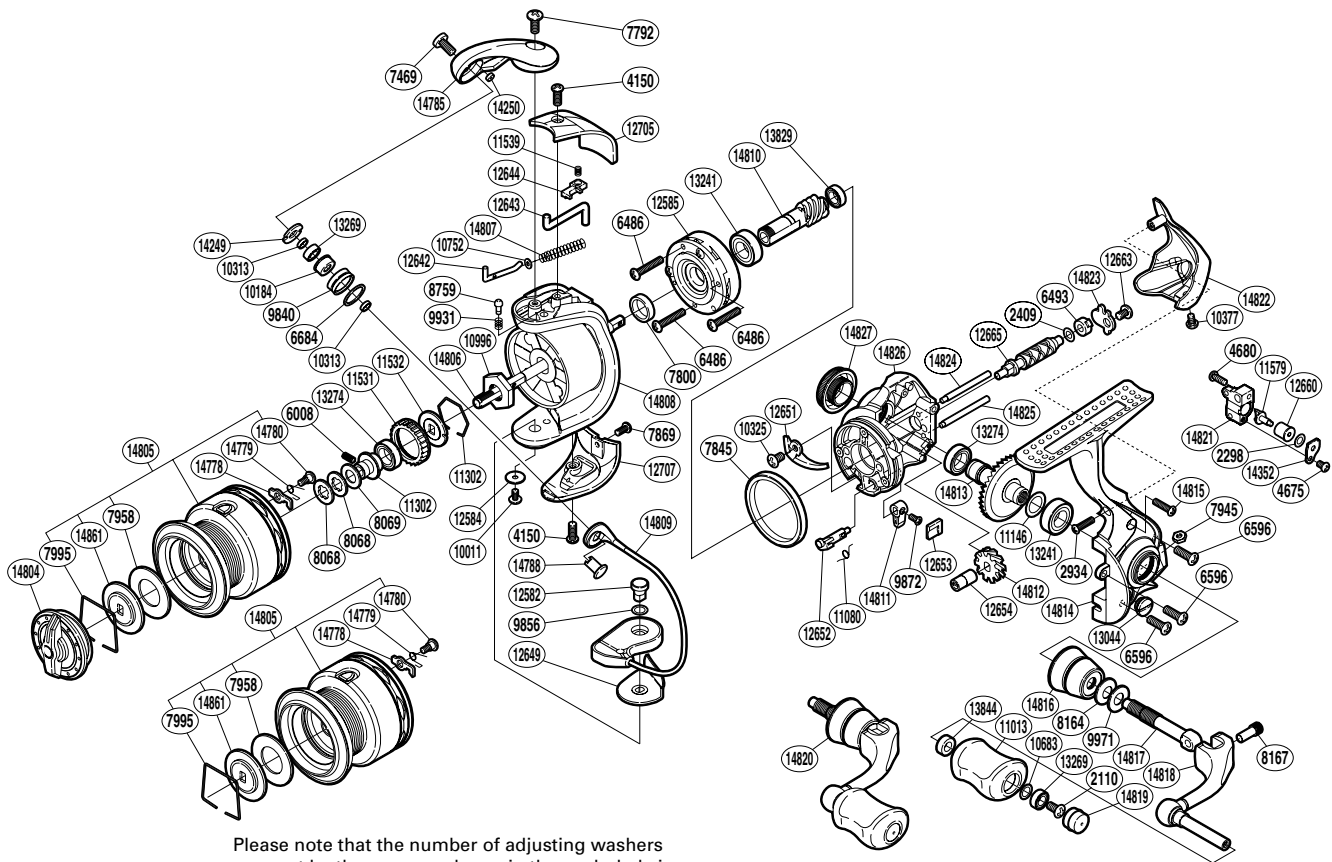

## BIO-1000FB

Please note that the number of adjusting washers may not be the same as shown in the exploded views. (Adjustment will vary with each individual product.)

(1SH281000G)

Part No.	Description	Part No.	Description	Part No.	Description
RD 2110	Screw	RD10377	Screw	RD14249	Line Roller Plate
RD 2298	Spacer	RD10683	Washer	RD14250	Line Roller Oil Cap
RD 2409	Spacer	RD10752	Bail Spring Guide A Support	RD14352	Oscillating Pawl Cover
RD 2934	Screw	RD10996	Rotor Nut	RD14778	Drag Click
RD 4150	Screw	RD11013	Handle Knob	RD14779	Drag Click Spring
RD 4675	Screw	RD11080	Anti-Reverse Cam Spring	RD14780	Screw
RD 4680	Screw	RD11146	Washer	RD14782	Bearing Bushing
RD 6008	Set Screw	RD11302	Ratchet Spring	RD14785	Bail Arm
RD 6486	Screw	RD11531	Drag Click Ratchet	RD14788	Line Roller Support
RD 6493	Worm Bushing (rear)	RD11532	Spool Support	RD14804	Drag Knob
RD 6596	Screw	RD11539	Bail Trip Lever Spring	RD14805	Spool Assembly
RD 6684	Line Roller Spacer	RD11579	Oscillating Pawl	RD14806	Main Shaft
RD 7469	Screw	RD12582	Bail Hold Support Shaft	RD14807	Bail Spring
RD 7792	Screw	RD12584	Washer	RD14808	Rotor
RD 7800	Rotor Ring	RD12585	Roller Clutch Assembly	RD14809	Bail Assembly
RD 7845	Friction Ring	RD12642	Bail Spring Guide A	RD14810	Pinion Gear
RD 7869	Screw	RD12643	Bail Trip Lever	RD14811	Anti-Reverse Lever
RD 7945	Nut	RD12644	Bail Trip Cover	RD14812	Idle Gear
RD 7958	Drag Washer	RD12649	Bail Hold Support Spacer	RD14813	Drive Gear
RD 7995	Drag Washers Retainer	RD12651	Bail Trip Strike	RD14814	Side Cover
RD 8068	Spool Washer	RD12652	Anti-Reverse Cam	RD14815	Screw
RD 8069	Main Shaft Set Pin Retainer	RD12653	Anti-Reverse Lever Cover	RD14816	Handle Shaft Cover
RD 8164	Coned Disc Spring	RD12654	Worm Bushing (front)	RD14817	Handle Shaft
RD 8167	Handle Shaft Screw	RD12660	Oscillating Slider Bushing	RD14818	Handle Shank Assembly
RD 8759	Click Pin	RD12663	Screw	RD14819	Handle Knob Seal
RD 9840	Line Roller	RD12665	Worm Shaft	RD14820	Handle Assembly
RD 9856	Washer	RD12705	Bail Spring Cover	RD14821	Oscillating Slider
RD 9872	Screw	RD12707	Bail Hold Support Guard	RD14822	Rear Protector
RD 9931	Click Spring	RD13044	Oil Cap	RD14823	Worm Shaft Retainer
RD 9971	Large Handle Shank Washer	RD13241	Ball Bearing	RD14824	Oscillating Guide A
RD10011	Screw	RD13269	Ball Bearing	RD14825	Oscillating Guide B
RD10184	Line Roller Bushing	RD13274	Ball Bearing	RD14826	Body
RD10313	Bearing Spacer	RD13829	Ball Bearing	RD14827	Handle Screw Cap
RD10325	Screw	RD13844	Handle Knob Bushing	RD14861	Key Washer