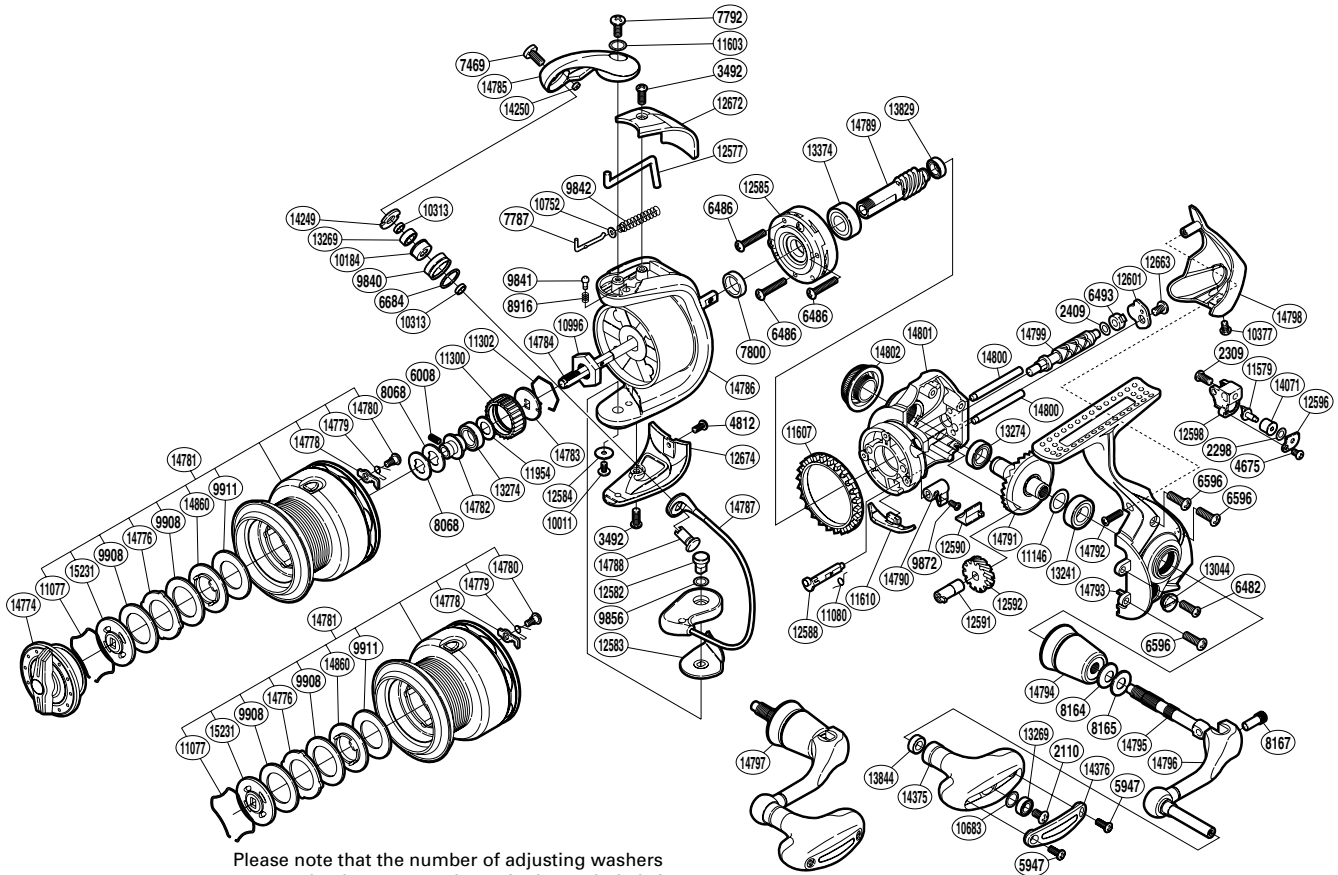

SHIMANO

BIOMASTER SA-RB

BIO-2500FB

Please note that the number of adjusting washers may not be the same as shown in the exploded views. (Adjustment will vary with each individual product.)

(1SH282500G)

Part No.	Description	Part No.	Description	Part No.	Description
RD 2110	Screw	RD10752	Bail Spring Guide A Support	RD14249	Line Roller Plate
RD 2298	Spacer	RD10996	Rotor Nut	RD14250	Line Roller Oil Cap
RD 2309	Screw	RD11077	Drag Washers Retainer	RD14375	Handle Knob
RD 2409	Spacer	RD11080	Anti-Reverse Cam Spring	RD14376	Handle Knob I.D. Plate
RD 3492	Screw	RD11146	Washer	RD14774	Drag Knob
RD 4675	Screw	RD11300	Drag Click Ratchet	RD14776	Eared Washer
RD 4812	Screw	RD11302	Ratchet Spring	RD14778	Drag Click
RD 5947	Screw	RD11579	Oscillating Pawl	RD14779	Drag Click Spring
RD 6008	Set Screw	RD11603	Washer	RD14780	Screw
RD 6482	Screw	RD11607	Friction Ring	RD14781	Spool Assembly
RD 6486	Screw	RD11610	Bail Trip Strike	RD14782	Bearing Bushing
RD 6493	Worm Bushing (rear)	RD11954	Washer	RD14783	Spool Support
RD 6596	Screw	RD12577	Bail Trip Lever	RD14784	Main Shaft
RD 6684	Line Roller Spacer	RD12582	Bail Hold Support Shaft	RD14785	Bail Arm
RD 7469	Screw	RD12583	Bail Hold Support Spacer	RD14786	Rotor
RD 7787	Bail Spring Guide A	RD12584	Washer	RD14787	Bail Assembly
RD 7792	Screw	RD12585	Roller Clutch Assembly	RD14788	Line Roller Support
RD 7800	Rotor Ring	RD12588	Anti-Reverse Cam	RD14789	Pinion Gear
RD 8068	Spool Washer	RD12590	Anti-Reverse Lever Cover	RD14790	Anti-Reverse Lever
RD 8164	Coned Disc Spring	RD12591	Worm Bushing (front)	RD14791	Drive Gear
RD 8165	Large Handle Shank Washer	RD12592	Idle Gear	RD14792	Screw
RD 8167	Handle Shaft Screw	RD12596	Oscillating Pawl Cover	RD14793	Side Cover
RD 8916	Click Spring	RD12598	Oscillating Slider	RD14794	Handle Shaft Cover
RD 9840	Line Roller	RD12601	Worm Shaft Retainer	RD14795	Handle Shaft
RD 9841	Click Pin	RD12663	Screw	RD14796	Handle Shank Assembly
RD 9842	Bail Spring	RD12672	Bail Spring Cover	RD14797	Handle Assembly
RD 9856	Washer	RD12674	Bail Hold Support Guard	RD14798	Rear Protector
RD 9872	Screw	RD13044	Oil Cap	RD14799	Worm Shaft
RD 9908	Drag Washer	RD13241	Ball Bearing	RD14800	Oscillating Guide
RD 9911	Drag Washer	RD13269	Ball Bearing	RD14801	Body
RD10011	Screw	RD13274	Ball Bearing	RD14802	Handle Screw Cap
RD10184	Line Roller Bushing	RD13374	Ball Bearing	RD14860	Key Washer
RD10313	Bearing Spacer	RD13829	Ball Bearing	RD15231	Key Washer
RD10377	Screw	RD13844	Handle Knob Bushing		
RD10683	Washer	RD14071	Oscillating Slider Bushing		