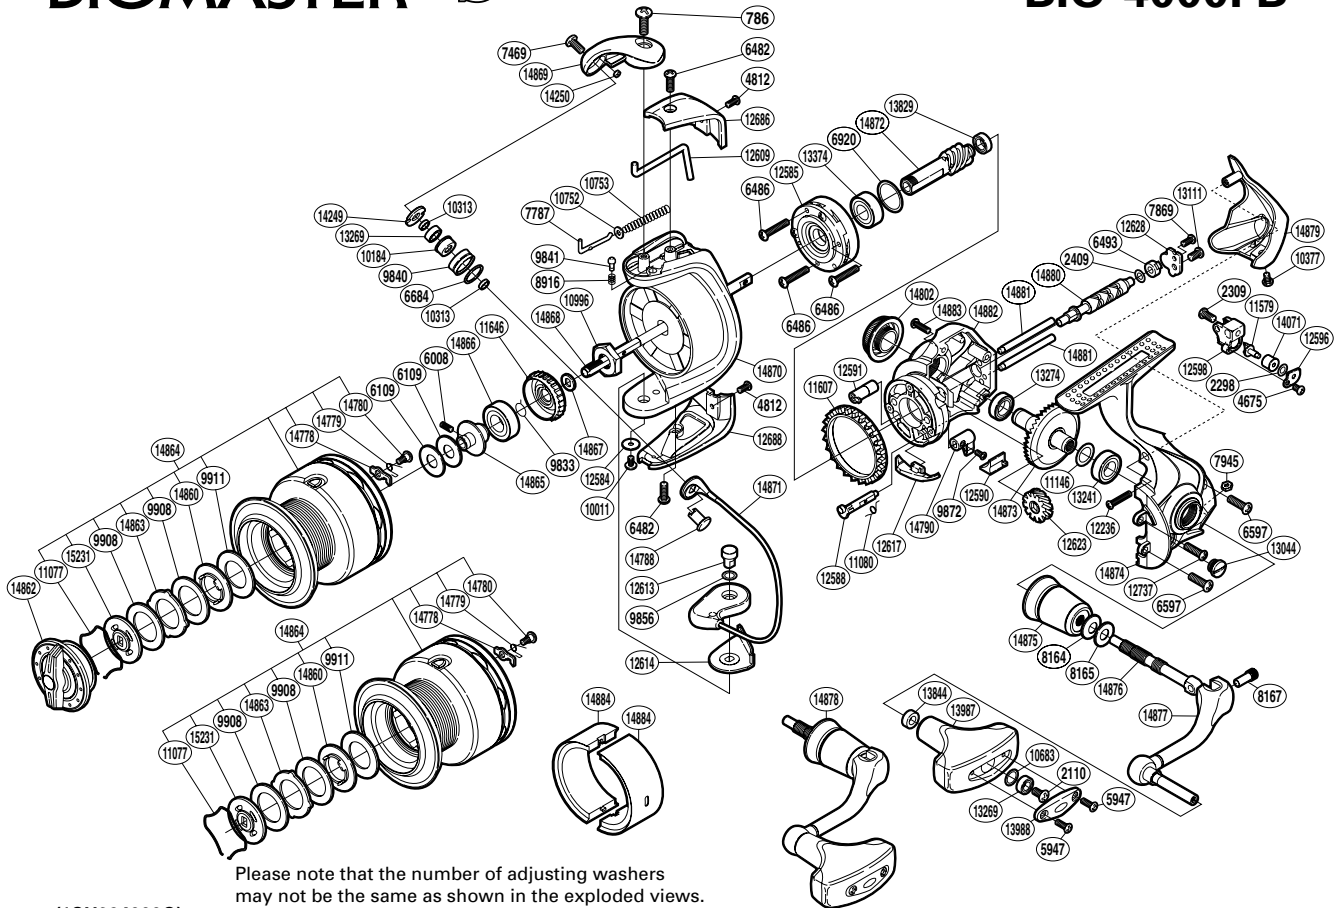

SHIMANO

BIOMASTER SA-RB

BIO-4000FB

Please note that the number of adjusting washers may not be the same as shown in the exploded views. (Adjustment will vary with each individual product.)

(1SH284000G)

Part No.	Description	Part No.	Description	Part No.	Description
RD 0786	Screw	RD10752	Bail Spring Guide A Support	RD14071	Oscillating Slider Bushing
RD 2110	Screw	RD10753	Bail Spring	RD14249	Line Roller Plate
RD 2298	Spacer	RD10996	Rotor Nut	RD14250	Line Roller Oil Cap
RD 2309	Screw	RD11077	Drag Washers Retainer	RD14778	Drag Click
RD 2409	Spacer	RD11080	Anti-Reverse Cam Spring	RD14779	Drag Click Spring
RD 4675	Screw	RD11146	Washer	RD14780	Screw
RD 4812	Screw	RD11579	Oscillating Pawl	RD14788	Line Roller Support
RD 5947	Screw	RD11607	Friction Ring	RD14790	Anti-Reverse Lever
RD 6008	Set Screw	RD11646	Drag Click Ratchet	RD14802	Handle Screw Cap
RD 6109	Spool Washer	RD12236	Screw	RD14860	Key Washer
RD 6482	Screw	RD12584	Washer	RD14862	Drag Knob
RD 6486	Screw	RD12585	Roller Clutch Assembly	RD14863	Eared Washer
RD 6493	Worm Bushing (rear)	RD12588	Anti-Reverse Cam	RD14864	Spool Assembly
RD 6597	Screw	RD12590	Anti-Reverse Lever Cover	RD14865	Bearing Bushing
RD 6684	Line Roller Spacer	RD12591	Worm Bushing (front)	RD14866	Ball Bearing
RD 6920	Spacer	RD12596	Oscillating Pawl Cover	RD14867	Spool Support
RD 7469	Screw	RD12598	Oscillating Slider	RD14868	Main Shaft
RD 7787	Bail Spring Guide A	RD12609	Bail Trip Lever	RD14869	Bail Arm
RD 7869	Screw	RD12613	Bail Hold Support Shaft	RD14870	Rotor
RD 7945	Nut	RD12614	Bail Hold Support Spacer	RD14871	Bail Assembly
RD 8164	Coned Disc Spring	RD12617	Bail Trip Strike	RD14872	Pinion Gear
RD 8165	Large Handle Shank Washer	RD12623	Idle Gear	RD14873	Drive Gear
RD 8167	Handle Shaft Screw	RD12628	Worm Shaft Retainer	RD14874	Side Cover
RD 8916	Click Spring	RD12686	Bail Spring Cover	RD14875	Handle Shaft Cover
RD 9833	Ratchet Spring	RD12688	Bail Hold Support Guard	RD14876	Handle Shaft
RD 9840	Line Roller	RD12737	Screw	RD14877	Handle Shank Assembly
RD 9841	Click Pin	RD13044	Oil Cap	RD14878	Handle Assembly
RD 9856	Washer	RD13111	Screw	RD14879	Rear Protector
RD 9872	Screw	RD13241	Ball Bearing	RD14880	Worm Shaft
RD 9908	Drag Washer	RD13269	Ball Bearing	RD14881	Oscillating Guide
RD 9911	Drag Washer	RD13274	Ball Bearing	RD14882	Body
RD10011	Screw	RD13374	Ball Bearing	RD14883	Screw
RD10184	Line Roller Bushing	RD13829	Ball Bearing	RD15231	Key Washer
RD10313	Bearing Spacer	RD13844	Handle Knob Bushing		
RD10377	Screw	RD13987	Handle Knob		
RD10683	Washer	RD13988	Handle Knob I.D. Plate	RD14884	Spool Economizer (accessory)