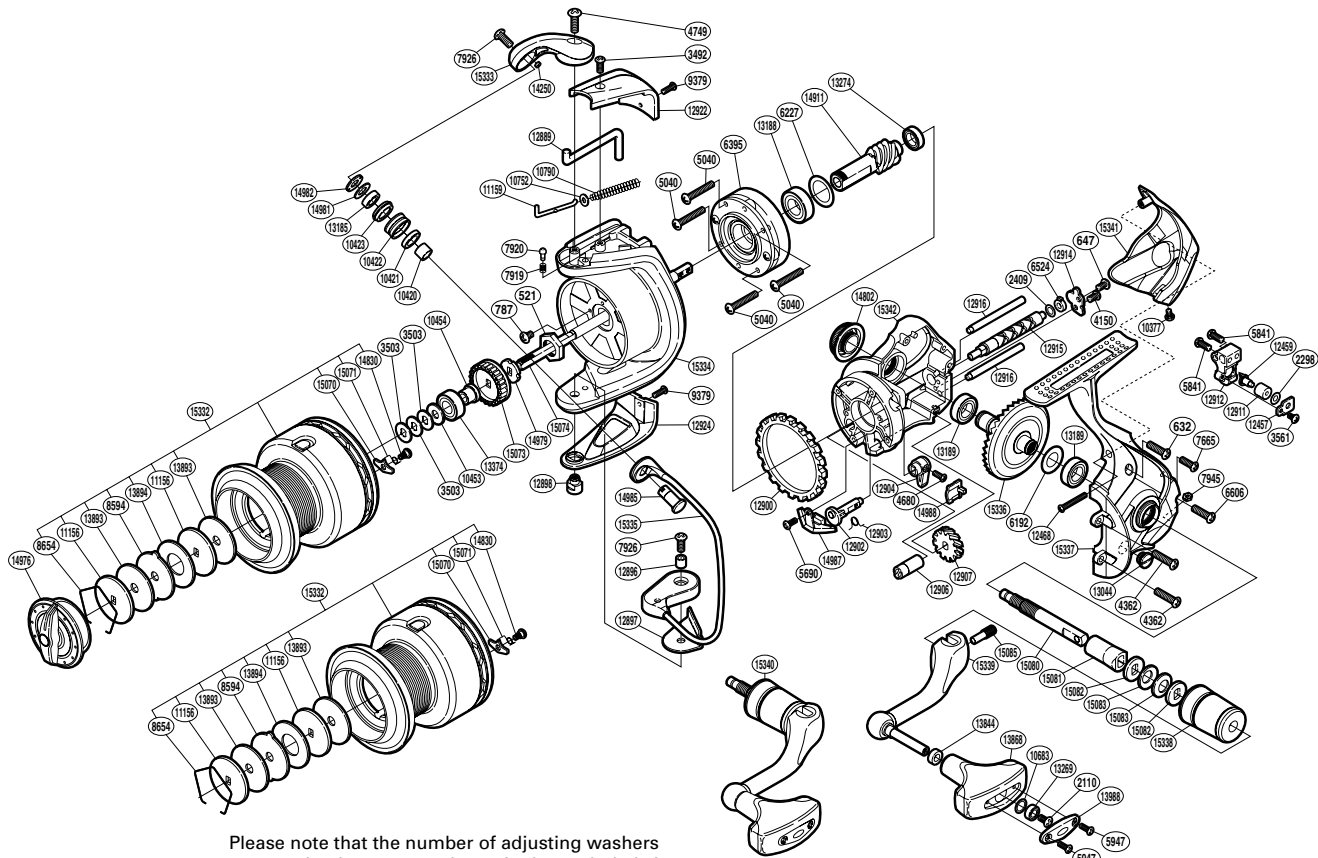

SHIMANO

BIOMASTER SA-RB

BIO-6000FB

Please note that the number of adjusting washers may not be the same as shown in the exploded views. (Adjustment will vary with each individual product.)

(1SH286000G)

Part No.	Description	Part No.	Description	Part No.	Description
RD 0521	Rotor Nut	RD10683	Washer	RD14802	Handle Screw Cap
RD 0632	Screw	RD10752	Spring Guide A Support ****	RD14830	Screw
RD 0647	Screw	RD10790	Bail Spring ****	RD14911	Pinion Gear **
RD 0787	Screw	RD11156	Key Washer	RD14976	Drag Knob
RD 2110	Screw	RD11159	Bail Spring Guide A ****	RD14979	Spool Support B
RD 2298	Spacer ***	RD12457	Oscillating Pawl Cover	RD14981	Line Roller Washer *
RD 2409	Spacer ***	RD12459	Oscillating Pawl ***	RD14982	Line Roller Plate *
RD 3492	Screw	RD12468	Screw	RD14985	Line Roller Support
RD 3503	Spool Washer	RD12889	Bail Trip Lever	RD14987	Bail Trip Strike
RD 3561	Screw	RD12896	Screw Collar	RD14988	Anti-Reverse Lever Cover
RD 4150	Screw	RD12897	Bail Hold Support Spacer	RD15070	Drag Click
RD 4362	Screw	RD12898	Bail Hold Support Shaft	RD15071	Drag Click Spring
RD 4680	Screw	RD12900	Friction Ring	RD15073	Spool Support A
RD 4749	Screw ****	RD12902	Anti-Reverse Cam	RD15074	Main Shaft
RD 5040	Screw	RD12903	Anti-Reverse Cam Spring	RD15080	Handle Shaft
RD 5690	Screw	RD12904	Anti-Reverse Lever	RD15081	Handle Shaft Cover A
RD 5841	Screw	RD12906	Worm Bushing (front) ***	RD15082	Small Handle Shank Washer
RD 5947	Screw	RD12907	Idle Gear **	RD15083	Coned Disc Spring
RD 6192	Washer **/****	RD12911	Oscillating Slider Bushing ***	RD15085	Handle Shaft Screw
RD 6227	Washer	RD12912	Oscillating Slider	RD15332	Spool Assembly
RD 6395	Roller Clutch Assembly	RD12914	Worm Shaft Retainer	RD15333	Bail Arm
RD 6524	Worm Bushing (rear) ***	RD12915	Worm Shaft ***	RD15334	Rotor
RD 6606	Screw	RD12916	Oscillating Guide	RD15335	Bail Assembly
RD 7665	Screw	RD12922	Bail Spring Cover	RD15336	Drive Gear **
RD 7919	Click Spring ****	RD12924	Bail Hold Support Guard	RD15337	Side Cover
RD 7920	Click Pin ****	RD13044	Oil Cap	RD15338	Handle Shaft Cover B
RD 7926	Screw *	RD13185	Ball Bearing *	RD15339	Handle Shank Assembly
RD 7945	Nut	RD13188	Ball Bearing ****	RD15340	Handle Assembly
RD 8594	Eared Washer	RD13189	Ball Bearing ****	RD15341	Rear Protector
RD 8654	Drag Washers Retainer	RD13269	Ball Bearing	RD15342	Body
RD 9379	Screw	RD13274	Ball Bearing ****		
RD10377	Screw	RD13374	Ball Bearing		
RD10420	Bearing Spacer *	RD13844	Handle Knob Bushing		
RD10421	Line Roller Collar *	RD13868	Handle Knob	PK 0093	Line Roller Set *
RD10422	Line Roller *	RD13893	Drag Washer	PK 0094	Gear Set **
RD10423	Line Roller Bushing *	RD13894	Drag Washer	PK 0095	Oscillation Set ***
RD10453	Spool Support B	RD13988	Handle Knob I.D. Plate	PK 0096	Bail Spring Set ****
RD10454	Bearing Bushing	RD14250	Line Roller Oil Cap	PK 0097	Bearing Set ****