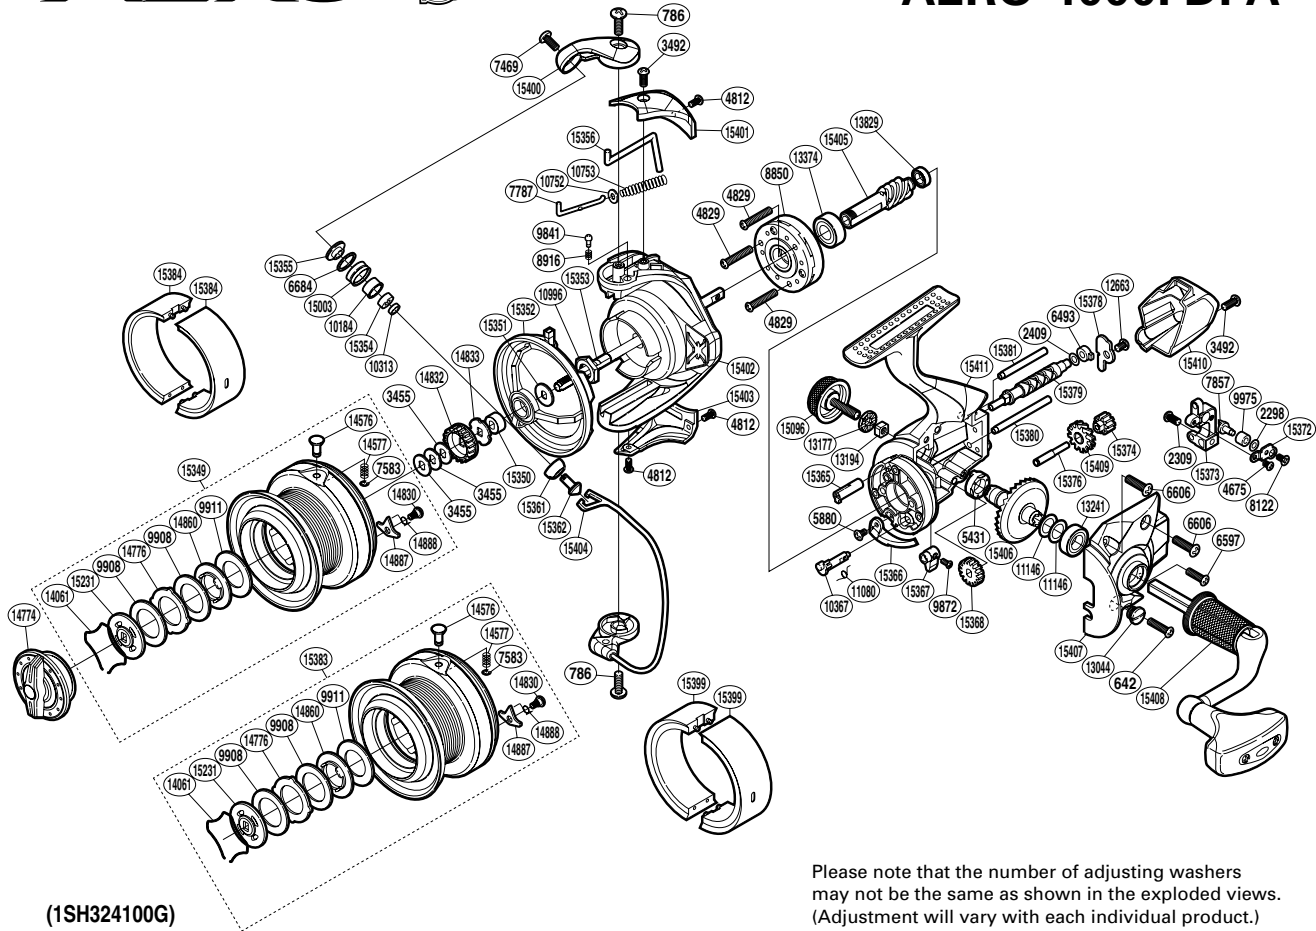

# SHIMANO

**AERO** S A-RB

**AERO-4000FDFA**

(1SH324100G)

Please note that the number of adjusting washers may not be the same as shown in the exploded views. (Adjustment will vary with each individual product.)