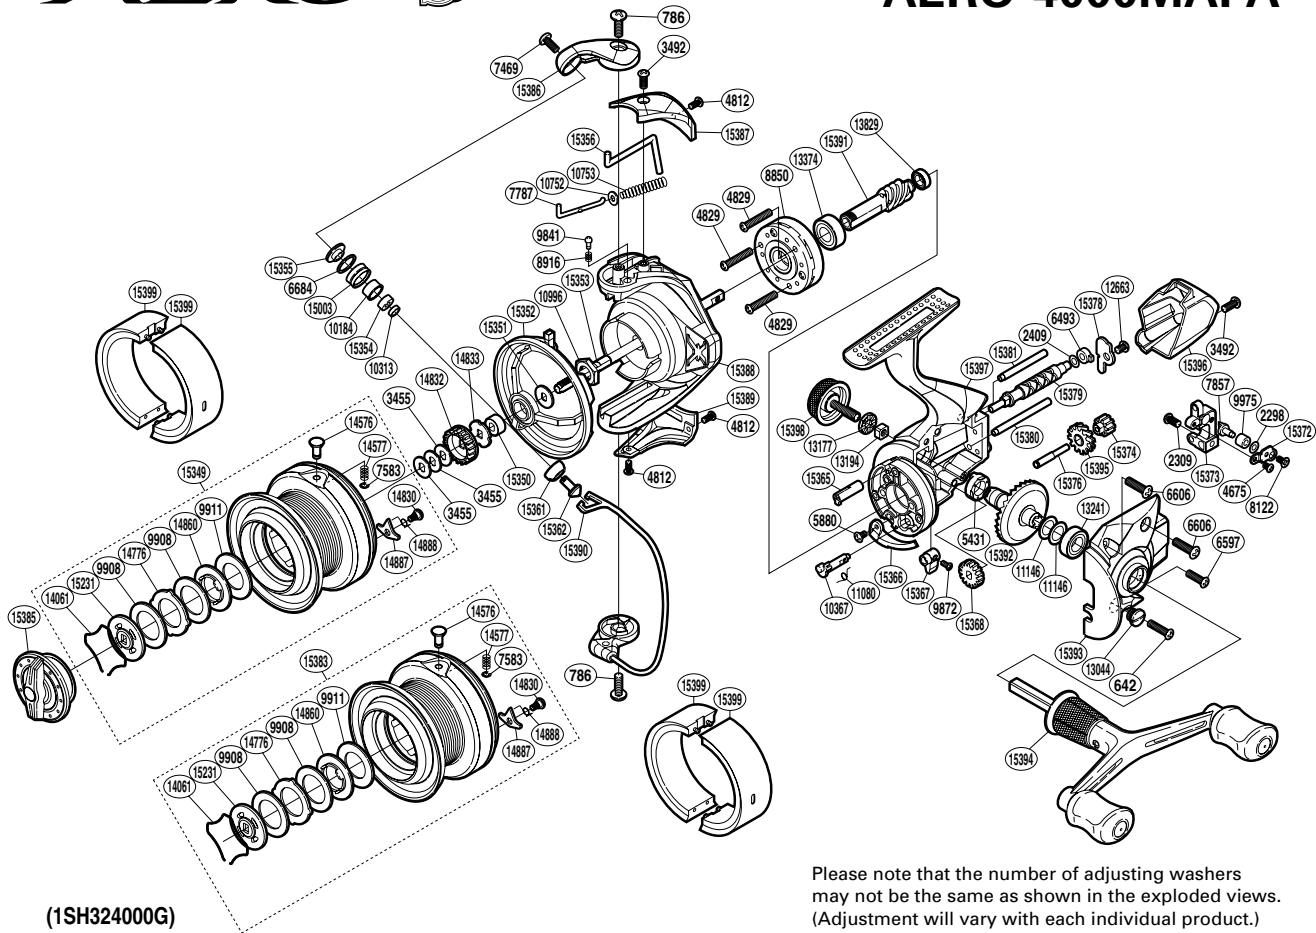

SHIMANO

AERO S A-RB

AERO-4000MAFA

(1SH324000G)

Please note that the number of adjusting washers may not be the same as shown in the exploded views. (Adjustment will vary with each individual product.)

Part No.	Description	Part No.	Description	Part No.	Description
RD 0642	Screw	RD11080	Anti-Reverse Cam Spring	RD15368	Idle Gear **
RD 0786	Screw ****	RD11146	Washer **/*****	RD15372	Oscillating Pawl Cover
RD 2298	Spacer ***	RD12663	Screw	RD15373	Oscillating Slider
RD 2309	Screw	RD13044	Oil Cap	RD15374	Idle Gear B (small) **
RD 2409	Spacer ***	RD13177	Handle Screw Cap Spacer	RD15376	Idle Gear B Shaft
RD 3455	Spool Washer	RD13194	Handle Screw Lock	RD15378	Worm Shaft Retainer
RD 3492	Screw	RD13241	Ball Bearing ****	RD15379	Worm Shaft ***
RD 4675	Screw	RD13374	Ball Bearing ****	RD15380	Oscillating Guide A
RD 4812	Screw	RD13829	Ball Bearing ****	RD15381	Oscillating Guide B
RD 4829	Screw	RD14061	Drag Washers Retainer	RD15385	Drag Knob
RD 5431	Drive Gear Bushing ****	RD14576	Line Clip	RD15386	Bail Arm
RD 5880	Screw	RD14577	Line Clip Spring	RD15387	Bail Spring Cover
RD 6493	Worm Bushing (rear) ***	RD14776	Eared Washer	RD15388	Rotor
RD 6597	Screw	RD14830	Screw ****	RD15389	Bail Hold Support Guard
RD 6606	Screw	RD14832	Spool Support A	RD15390	Bail Assembly
RD 6684	Line Roller Spacer *	RD14833	Spool Support B	RD15391	Pinion Gear **
RD 7469	Screw *	RD14860	Key Washer	RD15392	Drive Gear **
RD 7583	E Lock	RD14887	Drag Click	RD15393	Side Cover
RD 7787	Bail Spring Guide A ****	RD14888	Click Spring ****	RD15394	Double Paddle Handle Assembly
RD 7857	Oscillating Pawl ***	RD15003	Line Roller *	RD15395	Idle Gear B (large) **
RD 8122	Screw	RD15231	Key Washer	RD15396	Rear Protector
RD 8850	Roller Clutch Assembly	RD15349	Spool Assembly	RD15397	Body
RD 8916	Click Spring ****	RD15350	Line Safety Guard Spacer	RD15398	Handle Screw Cap
RD 9841	Click Pin ****	RD15351	Line Safety Guard Washer		
RD 9872	Screw	RD15352	Line Safety Guard	RD15383	Spare Spool Assembly
RD 9908	Drag Washer	RD15353	Main Shaft		
RD 9911	Drag Washer	RD15354	Line Roller Collar *	RD15399	Spool Economizer M (accessory)
RD 9975	Oscillating Slider Bushing ***	RD15355	Line Roller Washer *		
RD10184	Line Roller Bushing *	RD15356	Bail Trip Lever	PK 0131	Line Roller Set *
RD10313	Bearing Spacer *	RD15361	Line Roller Support Cover *	PK 0132	Gear Set **
RD10367	Anti-Reverse Cam	RD15362	Line Roller Support *	PK 0133	Oscillation Set ***
RD10752	Bail Spring Guide A Support ****	RD15365	Worm Bushing (front) ***	PK 0025	Bail Spring Set ****
RD10753	Bail Spring ****	RD15366	Bail Trip Strike	PK 0134	Bearing Set ****
RD10996	Rotor Nut	RD15367	Anti-Reverse Lever	PK 0092	Drag Clicker Set ****