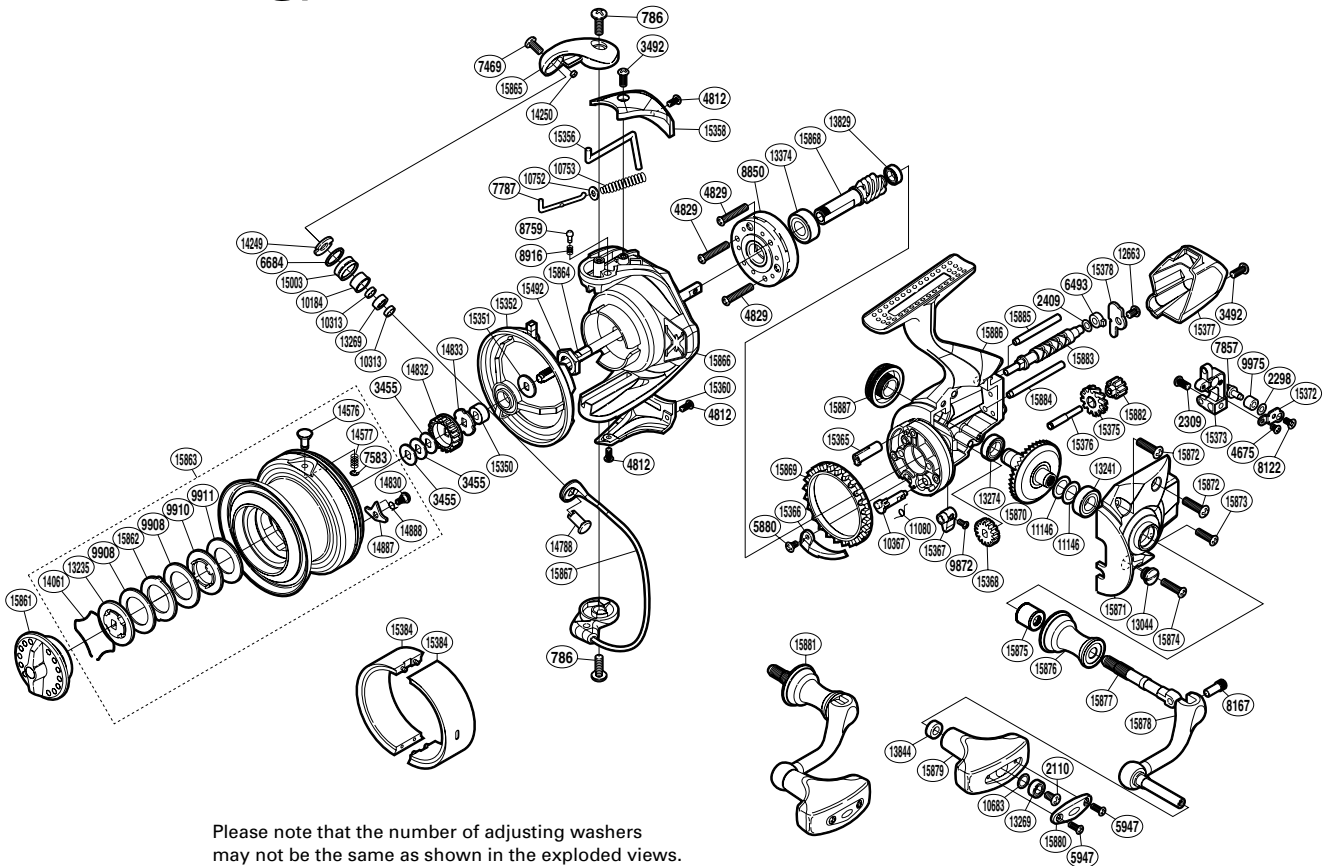

SHIMANO

AR-C
AERO CI4+

S A-RB

ARCRCI4+4000

Please note that the number of adjusting washers may not be the same as shown in the exploded views. (Adjustment will vary with each individual product.)

(51SE31H040G)