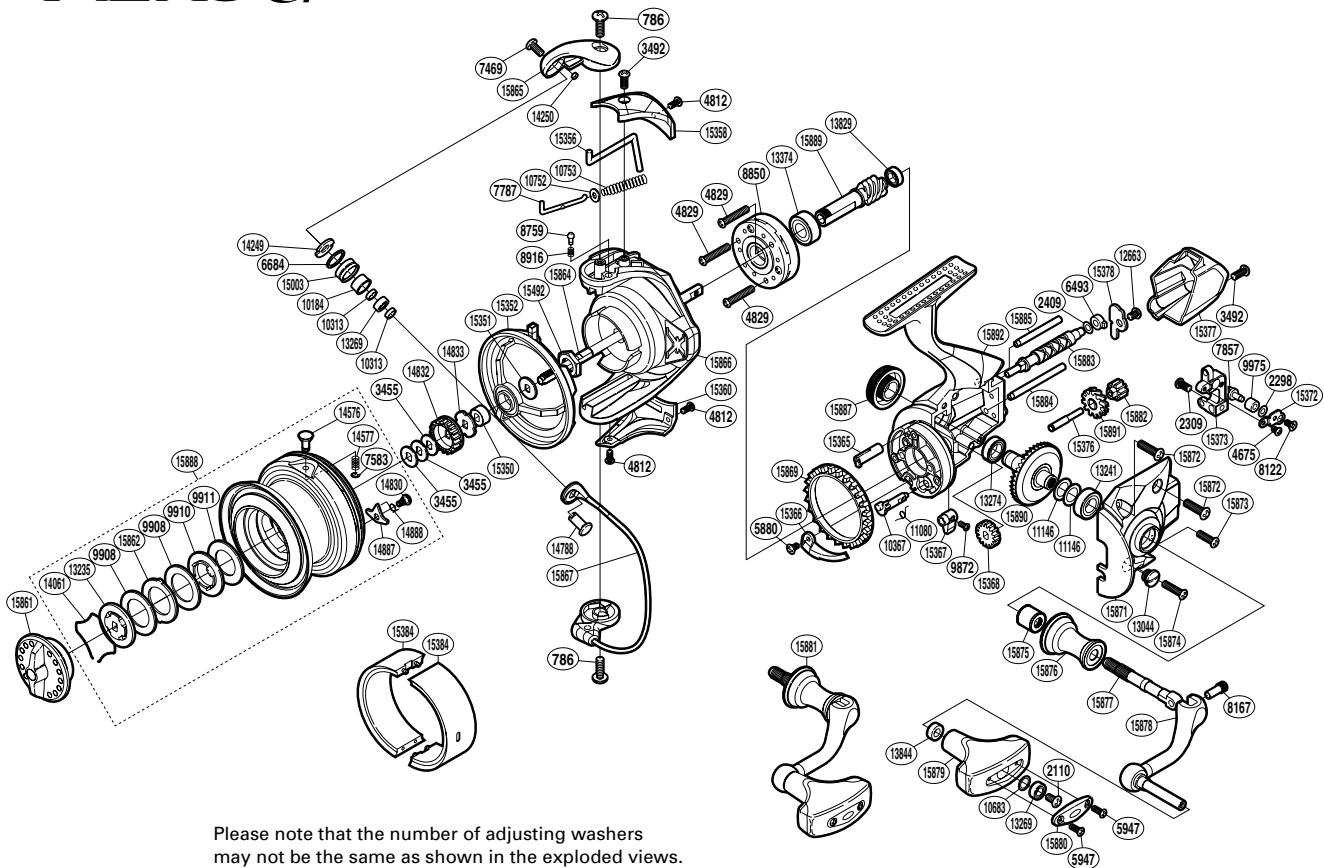

# SHIMANO

**AR-C**  
**AERO CI4+**

**S**A-RB

**ARCARCI4+4000XG**

Please note that the number of adjusting washers may not be the same as shown in the exploded views. (Adjustment will vary with each individual product.)