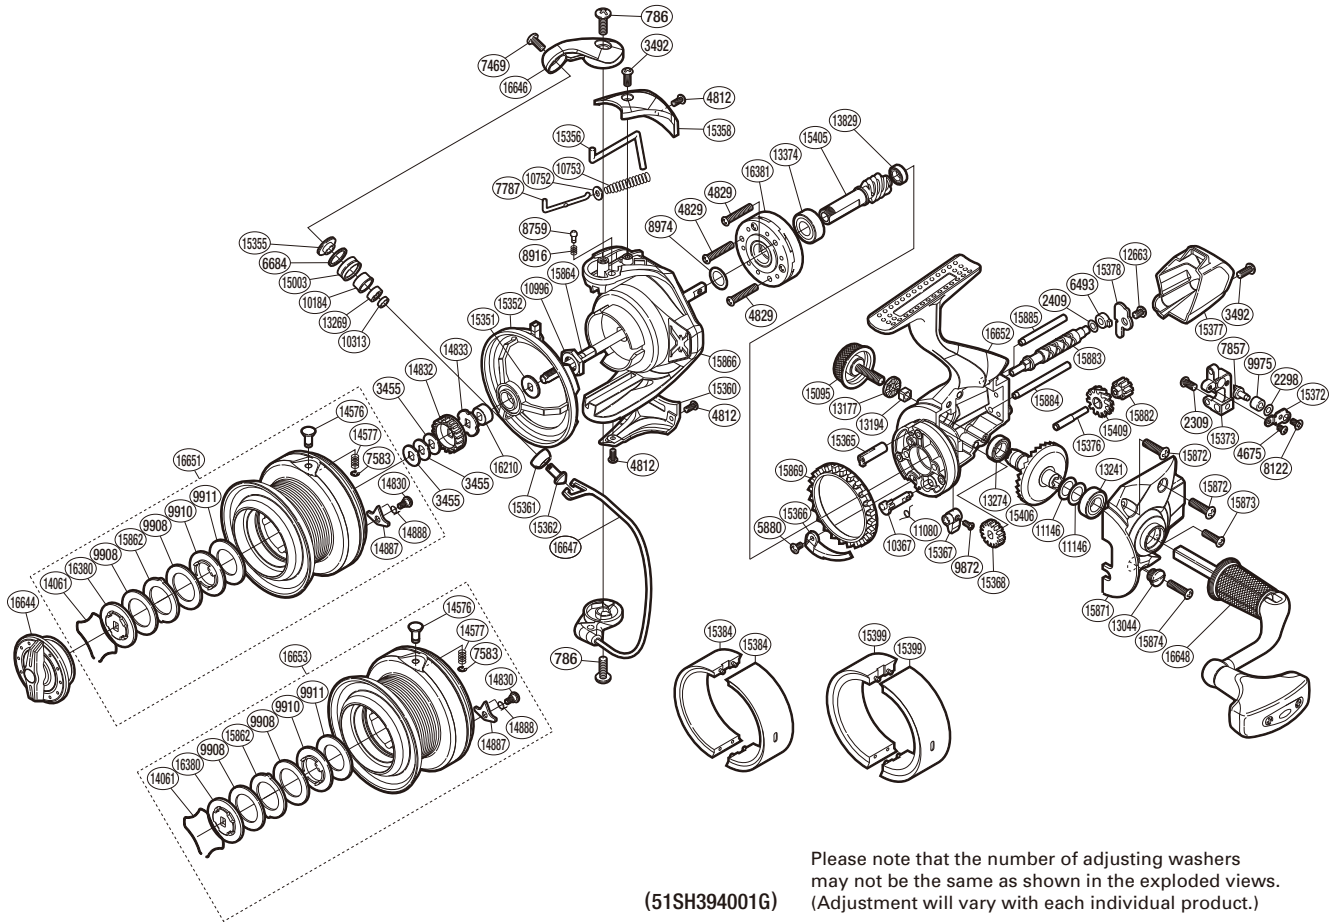

SHIMANO

AERO CI4+ SA-RB AEROCI4+4000HGFA

Please note that the number of adjusting washers may not be the same as shown in the exploded views. (Adjustment will vary with each individual product.)

(51SH394001G)