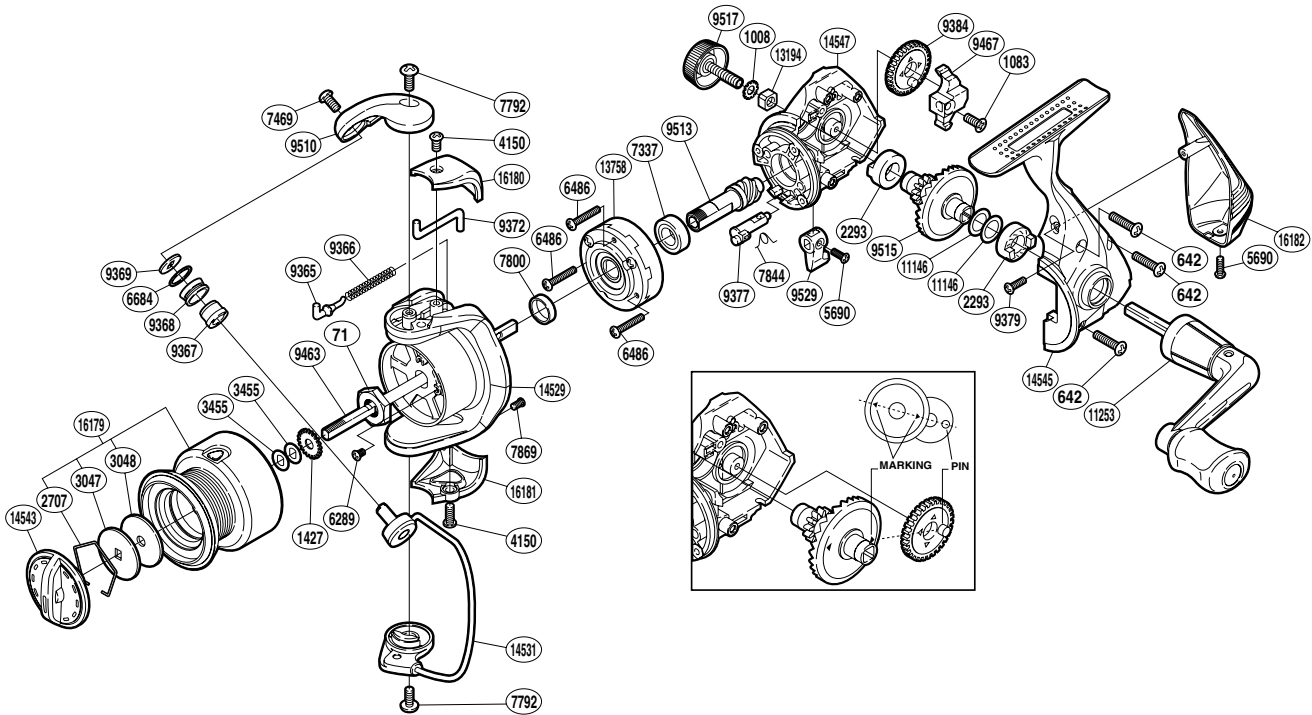

## ALV-1000FD

(51SG701004G)

Please note that the number of adjusting washers may not be the same as shown in the exploded views. (Adjustment will vary with each individual product.)

Part No.	Description	Part No.	Description	Part No.	Description
RD 0071	Rotor Nut	RD 7792	Screw	RD 9515	Drive Gear
RD 0642	Screw	RD 7800	Rotor Ring	RD 9517	Handle Screw Cap
RD 1008	Handle Lock Washer	RD 7844	Anti-Reverse Cam Spring	RD 9529	Anti-Reverse Lever
RD 1083	Screw	RD 7869	Screw	RD11146	Washer
RD 1427	Spool Support	RD 9365	Bail Spring Guide	RD11253	Handle Assembly
RD 2293	Drive Gear Bushing	RD 9366	Bail Spring	RD13194	Handle Screw Lock
RD 2707	Drag Washers Retainer	RD 9367	Line Roller Bushing	RD13758	Roller Clutch Assembly
RD 3047	Key Washer	RD 9368	Line Roller	RD14529	Rotor
RD 3048	Drag Washer	RD 9369	Line Roller Washer	RD14531	Bail Assembly
RD 3455	Spool Washer	RD 9372	Bail Trip Lever	RD14543	Drag Knob
RD 4150	Screw	RD 9377	Anti-Reverse Cam	RD14545	Side Cover
RD 5690	Screw	RD 9379	Screw	RD14547	Body
RD 6289	Screw	RD 9384	Oscillating Gear	RD16179	Spool Assembly
RD 6486	Screw	RD 9463	Main Shaft	RD16180	Bail Spring Cover
RD 6684	Line Roller Spacer	RD 9467	Oscillating Slider	RD16181	Bail Hold Support Guard
RD 7337	Ball Bearing	RD 9510	Bail Arm	RD16182	Rear Protector
RD 7469	Screw	RD 9513	Pinion Gear		