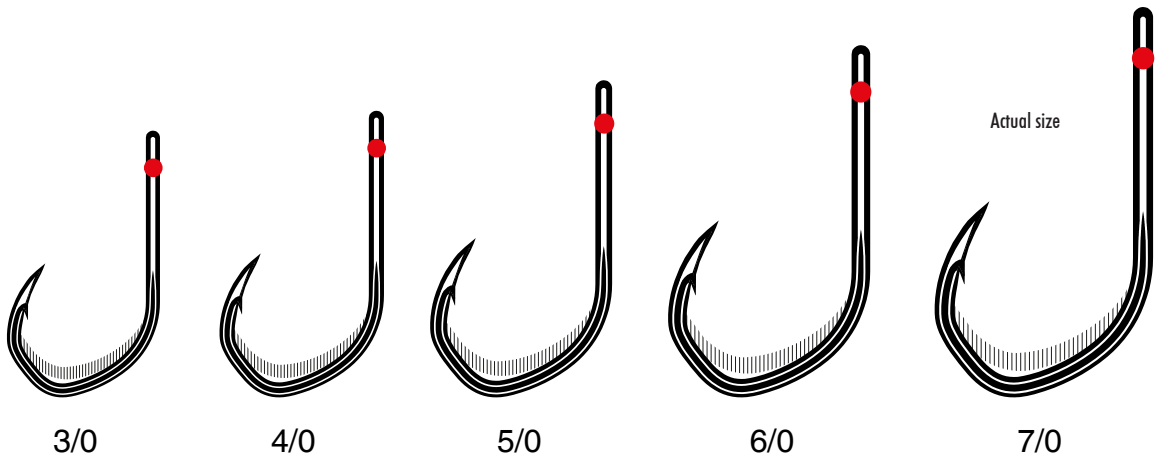

| The ReDenteX's success story, now REINFORCED ! | The ReDenteX range is expanded with the X-Strong version (+), designed for Amberjack, big Snappers... | Reinforced Resin Closed Eye. | Teflon-made Coastal coating (Coastal PTFE®). | A point just as breathtaking as ever: Super Long Needle Sharp™.