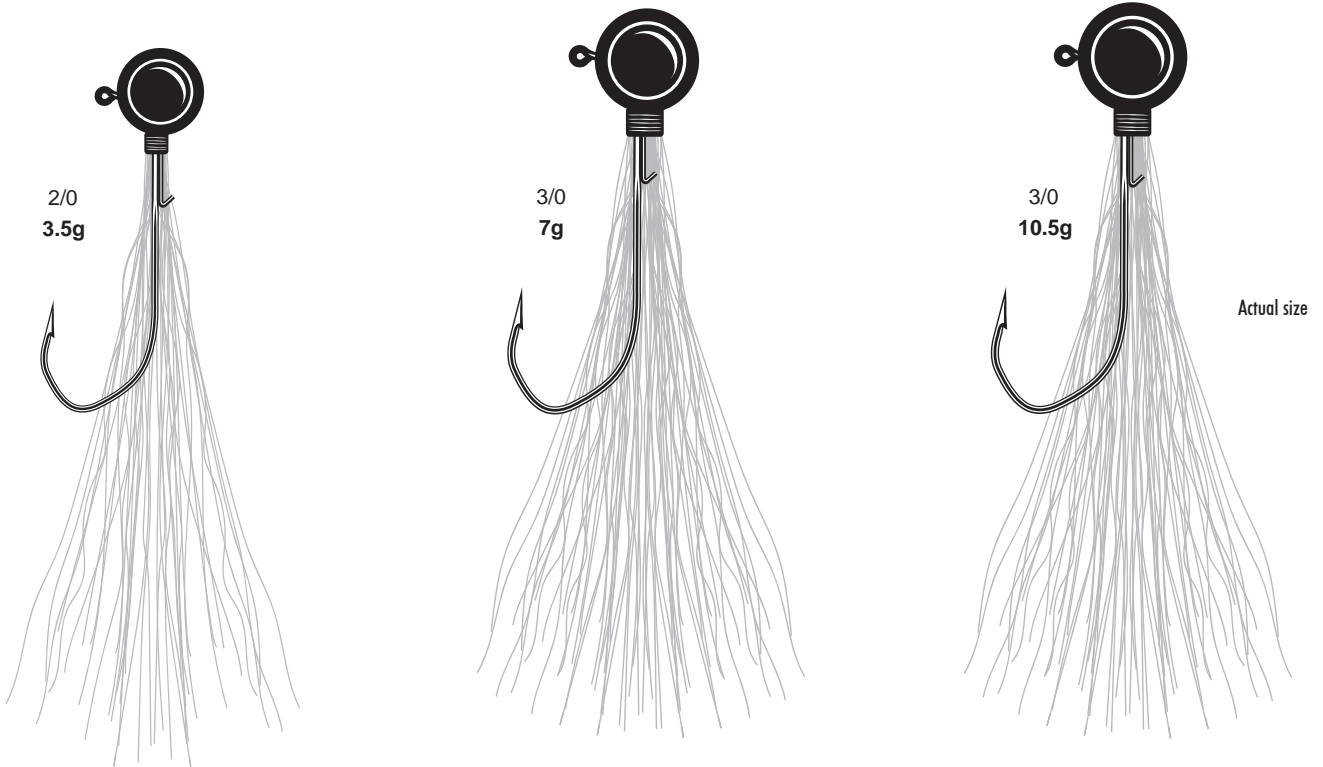

PVC : 14.20€ 16.30€ 21.60€

M.O.Q. Blister (1) Pcs. 1

MOONTAIL JIGS

NEW COLORS

| Technical Locking Curve shape (TLC) maximizes hook sets and locks fish in place | Oversized flat aspirin head shape enhances darting and rolling head motion when jigged | Low profile elongated bucktail fibers maintain shape and creates lifelike action | X Large 3D holographic eyes