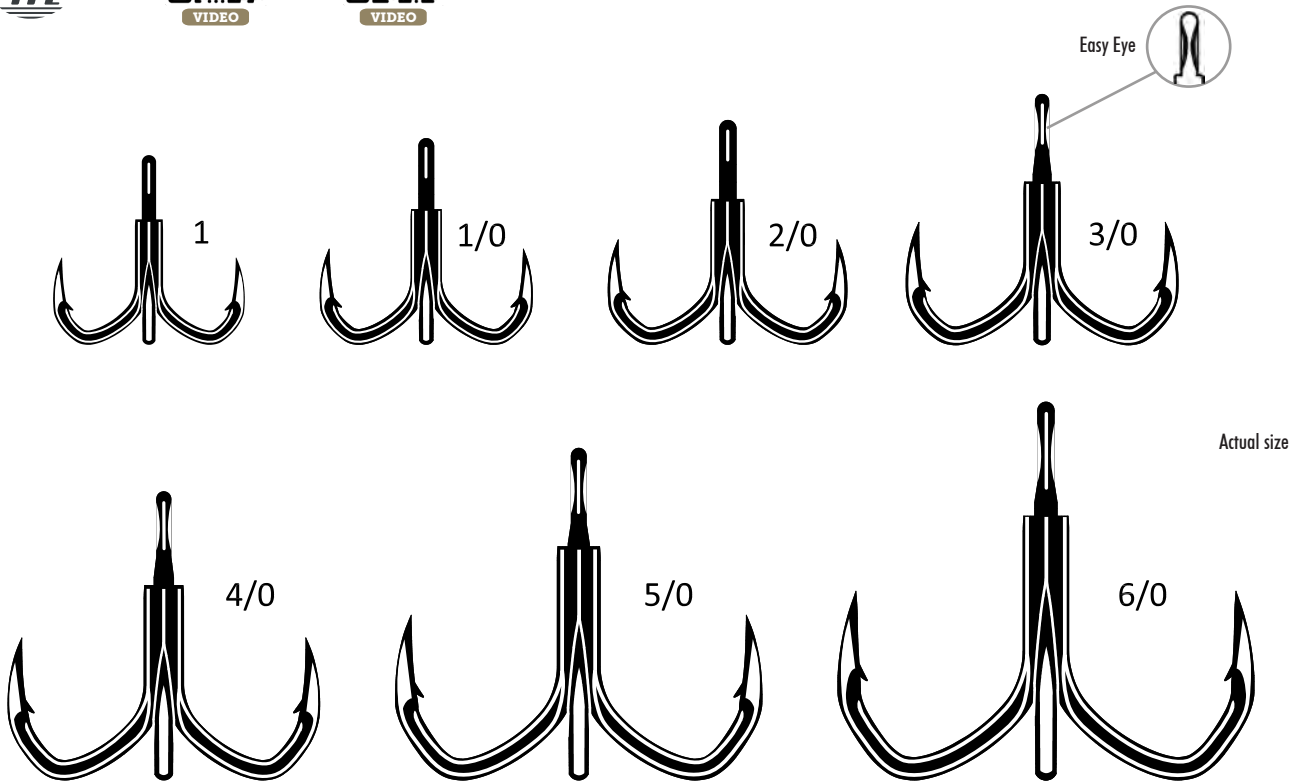

6X Strong

Easy Eye

| Vanadium® Wire, Technical Locking Curve shape, Coastal PTFE coating and Easy Eye technology: only the best for the Kaptain® 6X! | Tested and approved in Madagascar and Australia on the most powerful fish on the planet: GT, dogtooth tuna, groupers. | The Technical Locking Curve shape will keep your fish secured in the shank of the hook. | The Coastal PTFE coating, VMC® world exclusivity, increases the penetration speed by 50%. | Take the hook in your hand to feel the difference! | Easy Eye from 3/0 to 6/0: forged and polished eye to easily change the hook on the split rings.

VIDEO

VIDEO

Easy Eye Technology

A forged and polished eye to easily change the hook on the split rings.

	Pcs.	Pkg. Size	1	1/0	2/0	3/0	4/0	5/0	6/0
CT Coastal PTFE	5	Blister Reference	• AVM351246	• AVM351247	• AVM351248	• AVM351249	• AVM351250	• AVM351251	• AVM351252