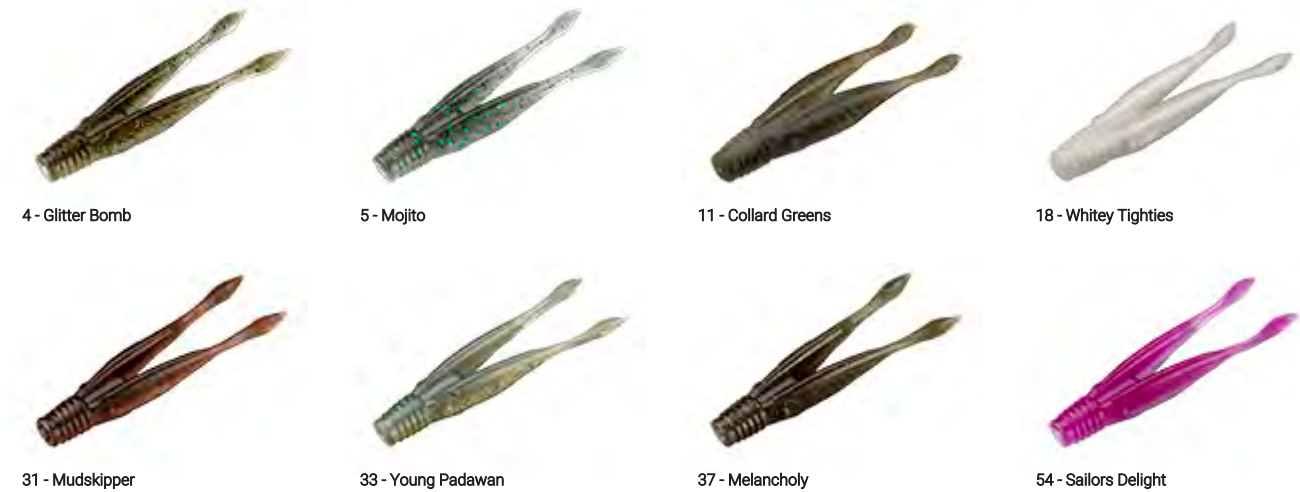

Code	Size	Weight	Color	Quantity per pack	Pack	Price
HQ3-4	7.62 cm	6 g	4 - Glitter Bomb	7	X6	7.95€
HQ3-5	7.62 cm	6 g	5 - Mojito	7	X6	7.95€
HQ3-11	7.62 cm	6 g	11 - Collard Greens	7	X6	7.95€
HQ3-18	7.62 cm	6 g	18 - Whitey Tightsies	7	X6	7.95€
HQ3-31	7.62 cm	6 g	31 - Mudskipper	7	X6	7.95€
HQ3-33	7.62 cm	6 g	33 - Young Padawan	7	X6	7.95€
HQ3-37	7.62 cm	6 g	37 - Melancholy	7	X6	7.95€
HQ3-54	7.62 cm	6 g	54 - Sailors Delight	7	X6	7.95€