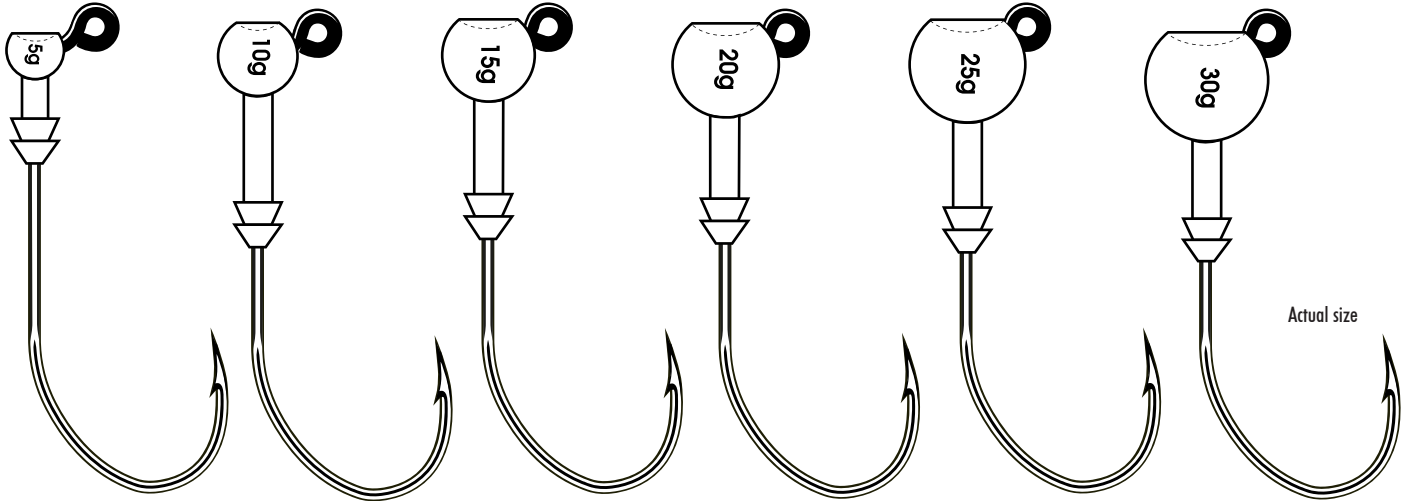

FIRETIGER

NATURAL

M.O.Q.

B blister (3)

CAVITY JIG

NEW 2023

| A jig head equipped with a 6/0 hook extremely sharp and sturdy point, dedicated to 14 to 25 cm lures. | The front cavity allows a higher volume of water moved compared to a regular jig head. This water movement proved efficient with big pikes. | Technical Locking Curve shape. | XXL Eye to ease the knots with the biggest fluorocarbons and allow a natural swimming action of lures. | High-end Needle Sharp™ point.