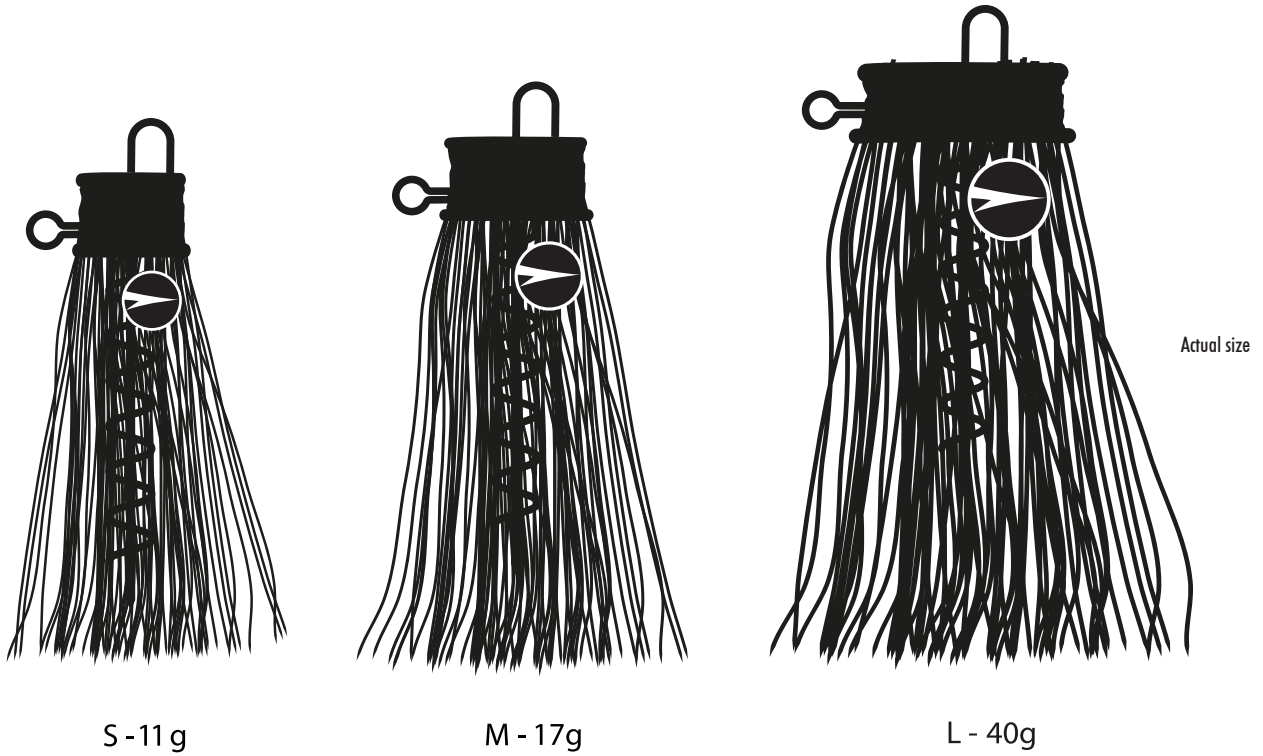

MUSTACHE RIG

NEW 2023

| A perfect mix between a jig head and a bucktail, designed for big pike fishing. | The generated water movement attracts bigger fishes. | A product developed with our guides and large pike experts. | Water movement is key when targeting big pikes | Lead Free product

April 2023