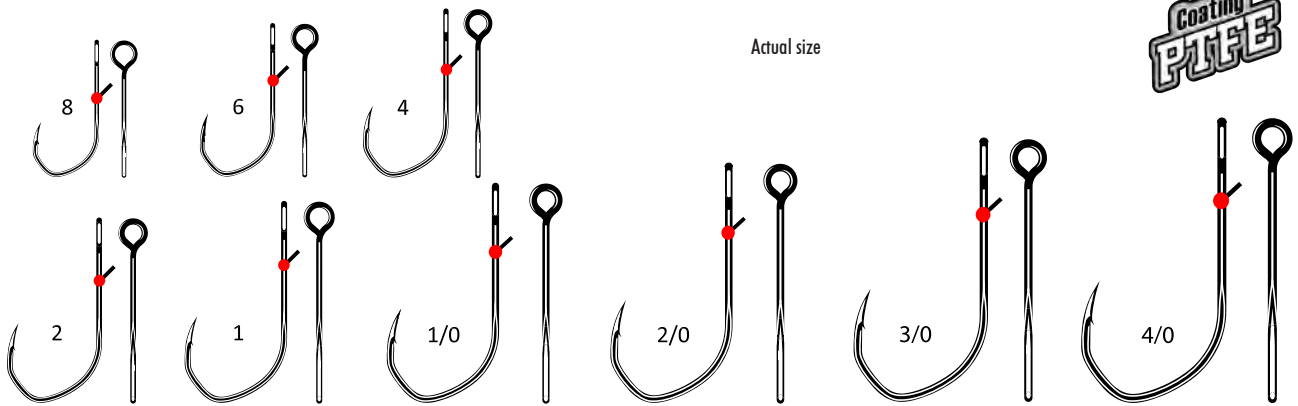

Large Eye

| This hook developed for the Cheburashka technique features an Extra Large Eye to optimize the swimming action of your favorite softbait. | The PTFE coating, the Micro Barb and the Super Long Needle Sharp™ point give an absolute penetration power. | The Fluorocarbon Resin Keeper will keep your softplastic in the perfect position even after a few bites. | This exclusive VMC® Keeper extends the life of the softest lures as it avoids any damage on your equipment. | All the best technologies in one hook!