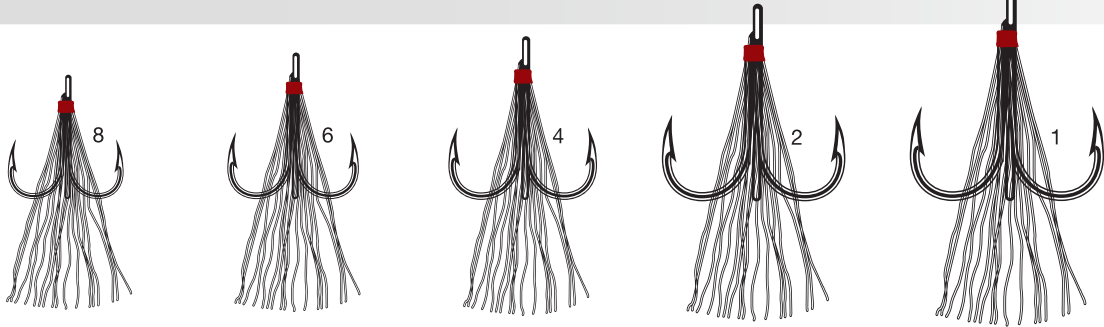

7547UV HYBRID UV

NEW 2023

| The famous 7547 Hybrid in a UV style ! | Boost your lures by adding this UV treble. | Designed to allow super natural swimming action of hardbaits.

Needle Sharp™

Hi-Carbon Steel

Forged

Curved-in Point

Inline Rotated Ring

Short Shank

1X Strong

UV Flash

SHARPNESS ■■■■■ STRENGTH ■■■■

CORROSION ■■■■

BLACK NICKEL BN ■■■■

Actual size

	▼ Pkg. Size ▶	8	6	4	2	1
BN Black Nickel	Pcs.	3			2	
	Reference	AVM351321	AVM351322	AVM351323	AVM351324	AVM351325
	Price :	9.00€	9.00€	7.90€	7.90€	7.90€

UV Krystal Flash for maximum underwater visibility.

M.O.Q.

Blister (2)

Blister (3)

7548BD BLADED HYBRID

NEW SIZE

Needle Sharp™

Hi-Carbon Steel

Forged

Inline Rotated Ring

X Short Shank

1X Strong

SHARPNESS ■■■■■ STRENGTH ■■■■

CORROSION ■■■■

BLACK NICKEL BN ■■■■