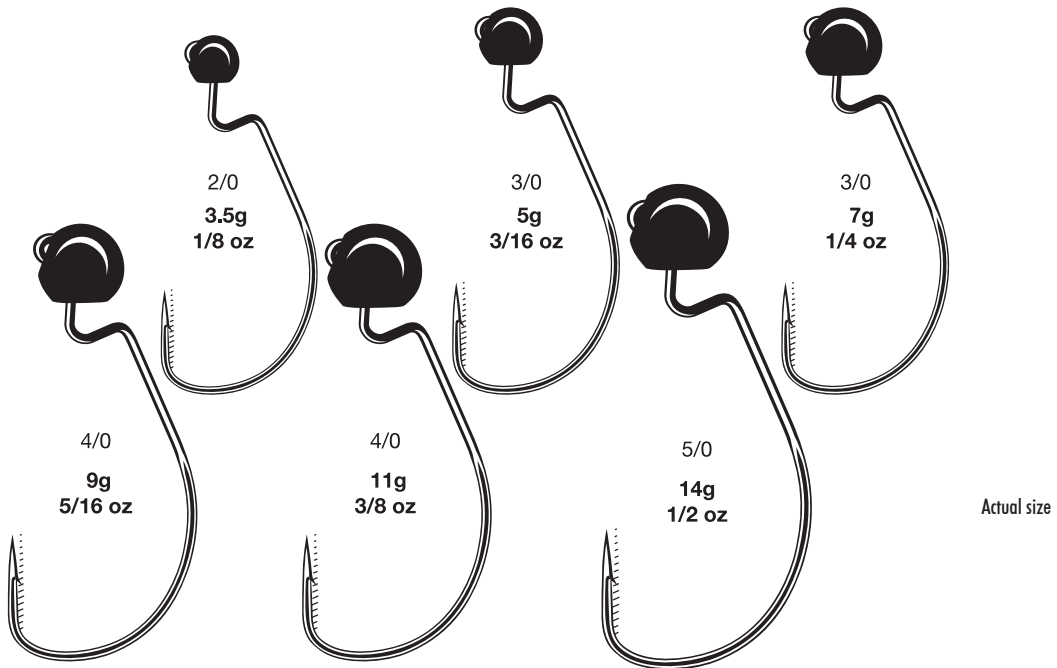

M.O.Q.

Bag (2)

Pcs.

2

7340RJ RUGBY JIG

NEW COLOR

| Universal rugby head design, perfect for fishing in heavy cover and along woodland edges. | With a recessed eye to protect against snags, weeds and abrasion from underwater obstacles.