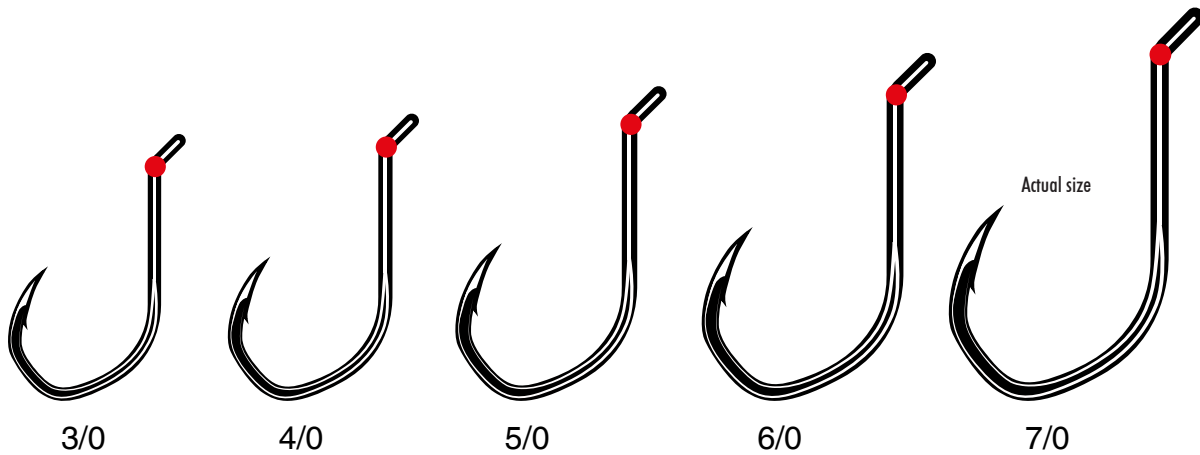

7242 REDENTEX FRONT +

NEW 2023

Needle Sharp™

Vanadium® Steel

Forged

Long Point

Technical Locking

Resin Closed Eye™

Turned-Down Eye

SHARPNESS

STRENGTH

CORROSION

COASTAL PTFE CT

| The ReDenteX's success story, now REINFORCED ! | The ReDenteX range is expanded with the X-Strong version (+), designed for Amberjack, big Snappers...
| Reinforced Resin Closed Eye. | Teflon-made Coastal coating (Coastal PTFE®). | A point just as breathtaking as ever: SuperLong Needle-Sharp™.

	▼ Pkg. Size ▶	3/0	4/0	5/0	6/0	7/0
CT Coastal PTFE	Pcs.	6	5	4	3	
	Reference	AVM351306	AVM351307	AVM351308	AVM351309	AVM351310
	PVC :	7.90€	7.90€	7.90€	7.90€	7.90€
M.O.Q.		Bag (6)	Bag (5)	Bag (4)	Bag (3)