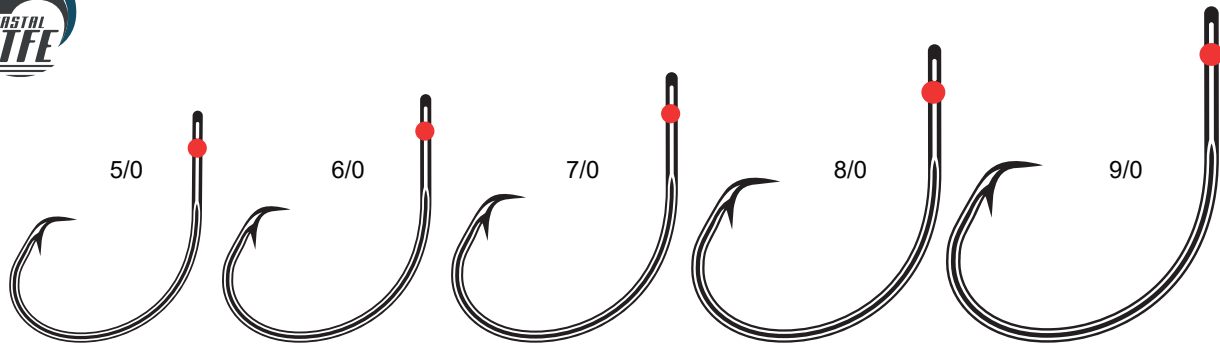

NEW 2023

Needle Sharp™

Hi-Carbon Steel

Forged

Extra Wide Gap

Resin Closed Eye™

| Developed together with the Italian team, the RedAmber was developed and designed for Amberjack, Dentis and Snappers. | Reinforced Resin Closed Eye for thin wire leader use without risking cutting with the eyelet. | Teflon-made Coastal P.T.F.E® coating for absolute penetration. | Technical Locking Curve shape: less unhookings during the fight.