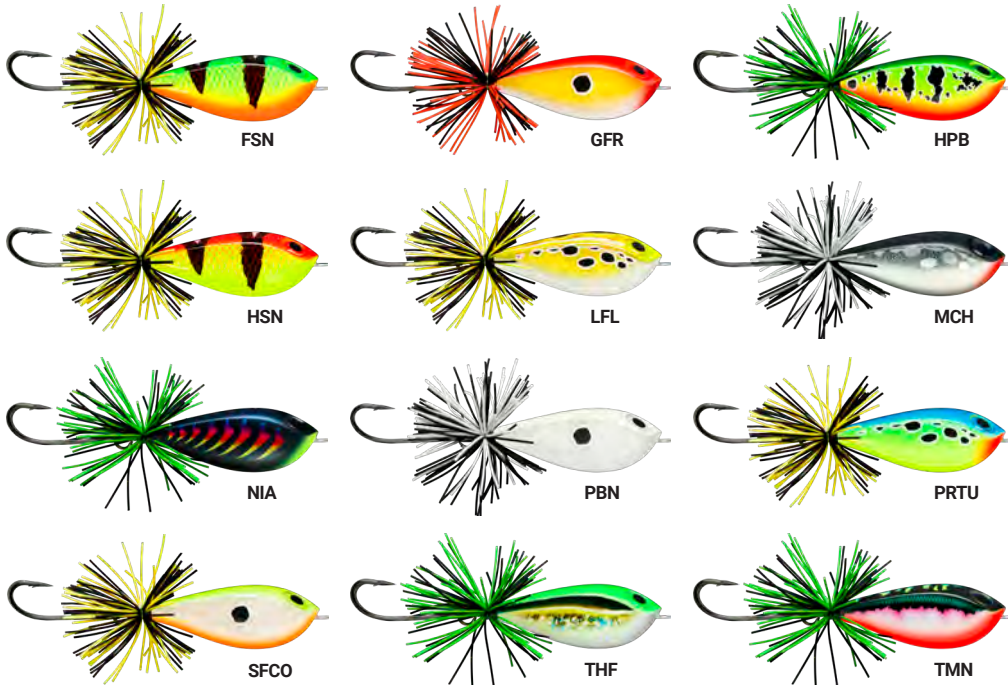

Model	FSN	GFR	HPB	HSN	LFL	MCH	NIA	PBN	PRTU	SFCO	THF	TMN	Price
BXSF04	RA5823001	RA5823002	RA5823003	RA5823004	RA5823005	RA5823006	RA5823007	RA5823008	RA5823009	RA5823010	RA5823011	RA5823012	12,95 €

Trade Pack : x3

FSN - Fire Snake; GFR - Gold Fluorescent Red; HPB - Hot Peacock Bass; HSN - Hot Snake; LFL - Live Leopard Frog; MCH - Matte Chrome; NIA - Night Aurora; PBN - Pale Bone; PRTU - Parrot UV; SFCO - Silver Fluorescent Chartreuse Orange; THF - Thai Frog; TMN - Toman