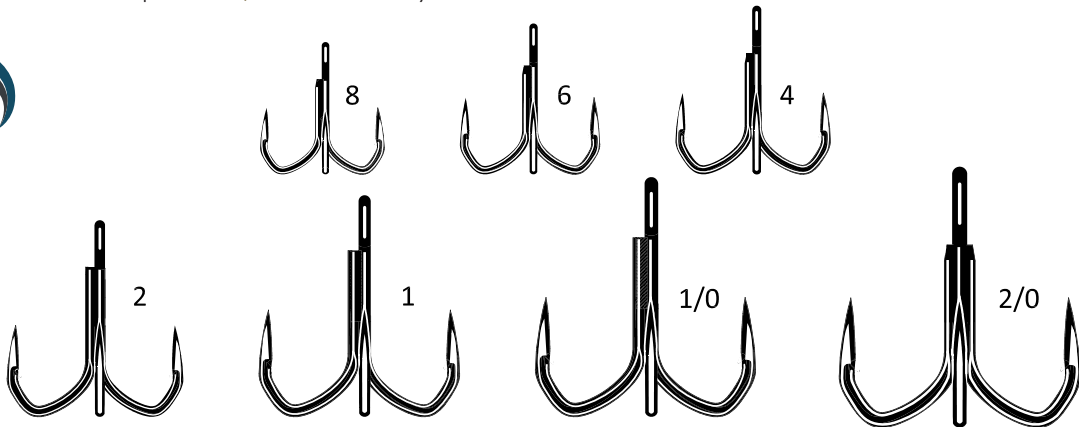

7557B KAPTAIN® 3X BARBLESS

NEW 2023

Needle Sharp™

Vanadium® Steel

Forged

Barbless

Technical Locking Curve

3X Strong

SHARPNESS STRENGTH

CORROSION

COASTAL PTFE CT

NO KILL

| Barbless version of the Kaptain® 3X. | Catch and Release your dream.