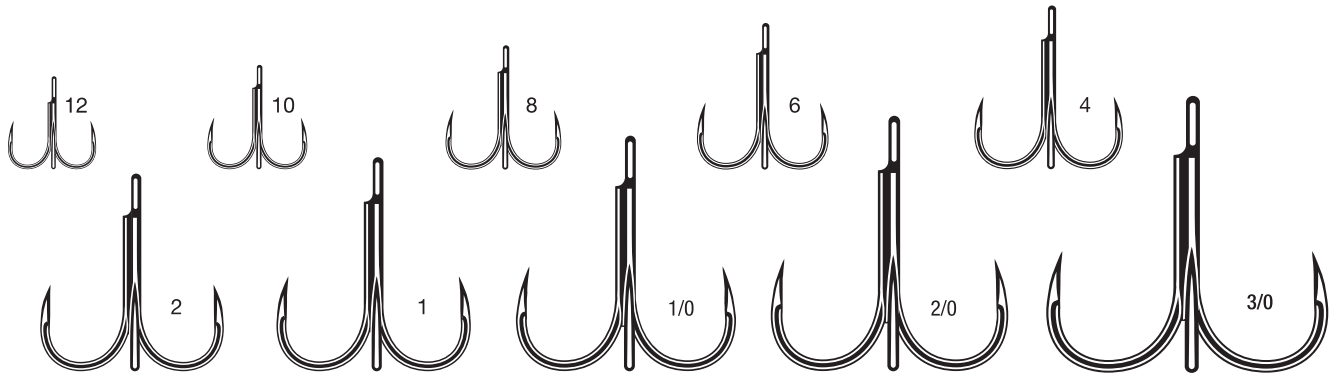

1X Strong

SHARPNESS

CORROSION

BLACK NICKEL BN

STRENGTH

NO KILL

| Barbless version of 7547. | Reinforced model with Needle Sharp™ point, perfect for arming lures. | Modern shape designed to increase catch rate.