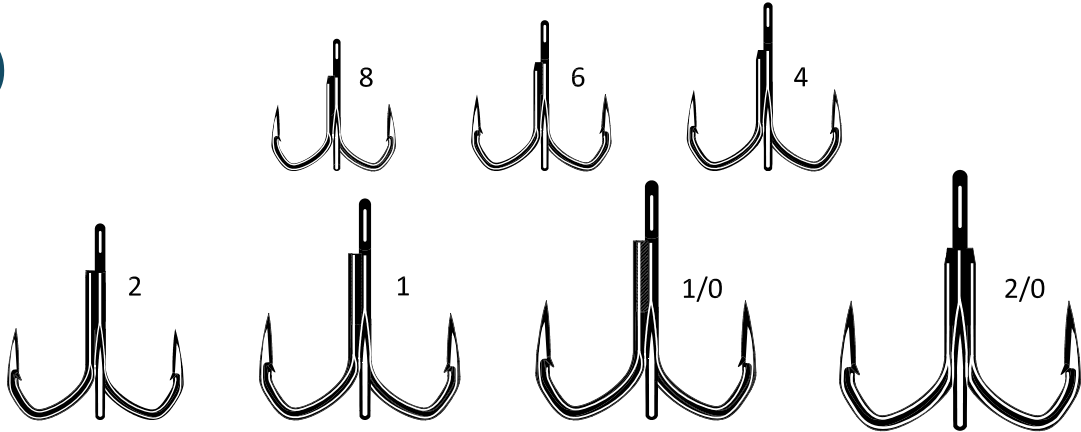

Forged

Technical Locking Curve

3X Strong

SHARPNESS STRENGTH

CORROSION

COASTAL PTFE CT

| Vanadium® Wire, Technical Locking Curve shape and Coastal PTFE coating: only the best for the Kaptain® 3X! | What a beautiful hook to equip your favorite hard baits. | Tested and approved on the most formidable fish such as aimara and snakehead. | This Technical Locking Curve shape will keep your fish secured in the shank of the hook. | The Coastal PTFE coating, a VMC® exclusive technology, increases the penetration speed by 50%. | Take the hook in your hand to feel the difference!