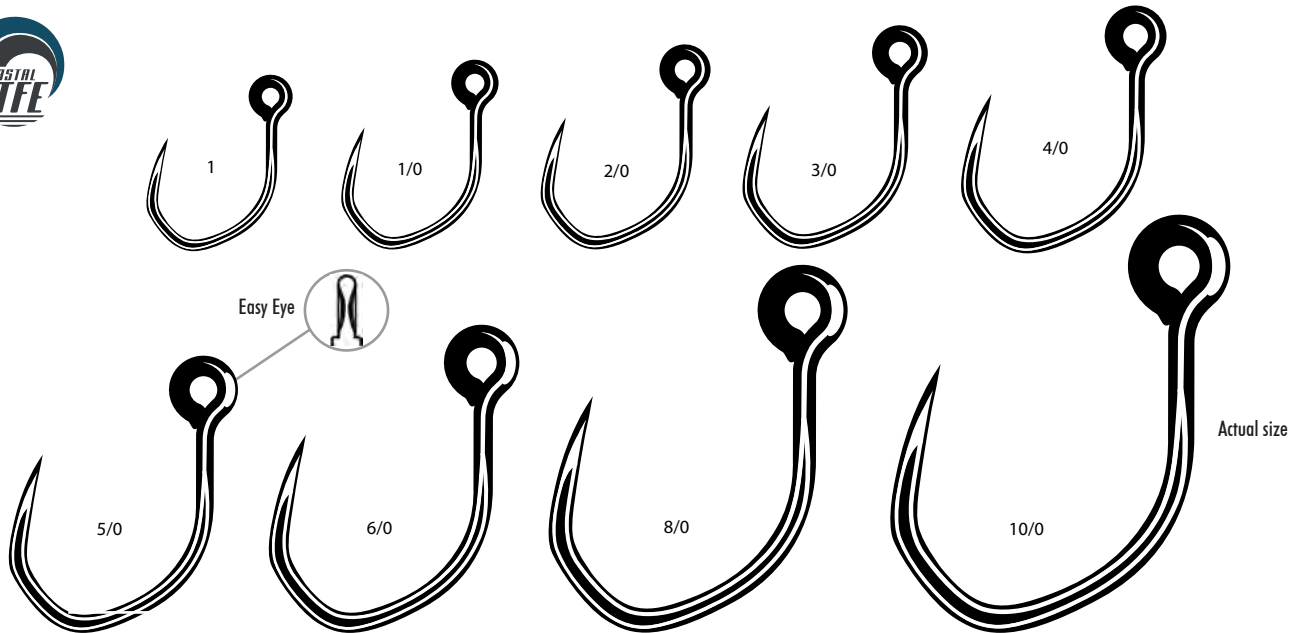

7268B TECHSET INLINE BARBLESS

NOUVEAUTÉ 2023

Needle Sharp™

Vanadium® Steel

Forged

Curved-in Point

Long Point

Extra Wide Gap

Technical Locking Curve

6X Strong

SHARPNESS

STRENGTH

CORROSION

COASTAL PTFE CT

NO KILL

| Developed with the best bluefin tuna fishing experts in France and abroad. Tested, modified and upgraded until reaching perfect inline fishing hooks to equip your hardbaits. | A corrosion resisting teflon Coastal P.T.F.E coating, for absolute penetration ! | Easy Eye easing the assembly of split rings (starting from 5/0) and a thinned ring on other sizes. | New Superlong Needle Sharp™ point | Technical Locking curve : reduces unhooking