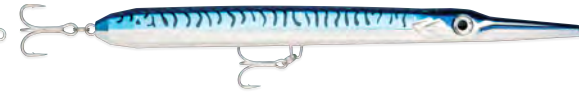

FLASH X® SKITTER 22

NEW LURE

COLORS

GM – Green Mackerel

SBM – Sliver Blue Mackerel

HDHPU – HD Hot Pink UV

SFC – Silver Fluorescent Chartreuse

AYU – Ayu

MU – Mullet

GIG – Gigolo

NF – Needlefish

S – Silver

HDRHU – HD Red Head UV

HDWHU – HD Wahoo UV

HDSFU – HD Sailfish UV

MAHI – Mahi Mahi

SBM

Rapala