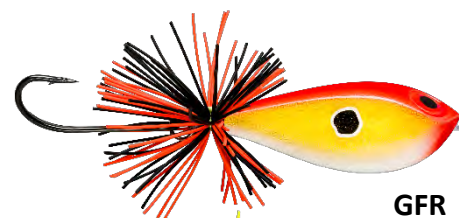

BX® SKITTER FROG 04

NEW SIZE

COLORS

- FSN – Fire Snake
- GFR – Gold Fluorescent Red
- HPB – Hot Peacock Bass
- HSN – Hot Snake
- LFL – Live Leopard Frog
- MCH – Matte Chrome
- NIA – Night Aurora
- PBN – Pale Bone
- PRTU – Parrot UV
- RH – Red Head
- SFCO – Silver Fluorescent Chartreuse Orange
- SSN – Scarlet Snake
- THF – Thai Frog
- TMN – Toman