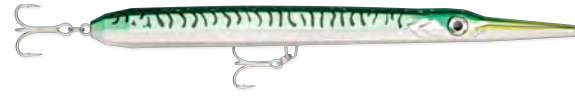

MU – Mullet

GIG – Gigolo

NF – Needlefish

S – Silver

HDRHU – HD Red Head UV

HDWHU – HD Wahoo UV

HDSFU – HD Sailfish UV

MAHI – Mahi Mahi